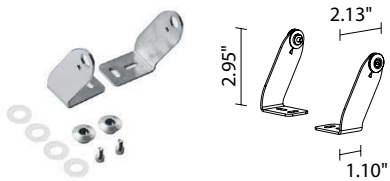

NEVA 2 SURFACE

NEVA 2.0, 2.1, 2.2 and MINI 2

SUGGESTED POWER SUPPLIES

24VDC

Part Number	Description	Input/Output	# of Fixtures / Power Supply							
			Neva Mini 2		Neva 2.0		Neva 2.1		Neva 2.2	
			5.5W	7.5W	11W	15W	16W	22W	27W	38W
PPLT00632	0-10V Dimming (Dim to Off)	120-277VAC to 24VDC, 12W, Class 2	1-1	1-1	-	-	-	-	-	-
PPLT00157	Non-Dim	120VAC to 24VDC, 60W	1-8	1-6	1-4	1-3	1-3	1-2	1-1	1.1
PPLT00599	ELV / TRIAC & 0-10V Dimming (100 to 0%)	120-277VAC to 24VDC, 96W, Class 2	1-13	1-10	1-6	1-5	1-4	1-3	1-2	1-2
PPLT00284	Non-Dim	120-277VAC to 24VDC, 100W	1-14	1-10	1-7	1-5	1-5	1-3	1-2	1-2
PPLT00543	0-10V Dimming to 15% (-40°C / -40°F cold weather start)	120-277VAC to 24VDC, 100W	2-14	2-10	1-7	1-5	1-5	1-3	1-2	1-2

For other power supply options consult factory.

ACCESSORIES - Installation

WM0601
Pair of brackets 2.95" h