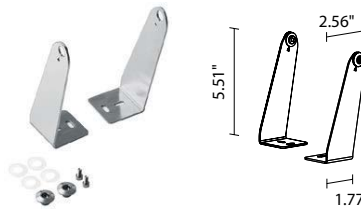

WM0602
Pair of brackets 5.51" h