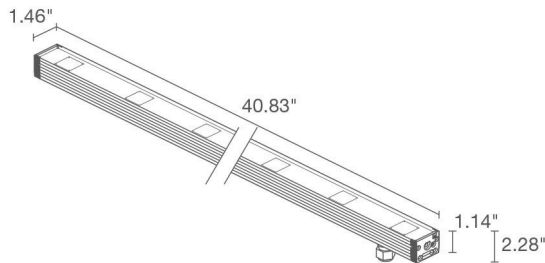

NEVA 2 SURFACE

NEVA 2.0, 2.1, 2.2 and MINI 2

TECHNICAL DATA

	NEVA MINI 2		NEVA 2.0		NEVA 2.1		NEVA 2.2	
	5.5W	7.5W	11W	15W	16W	22W	27W	38W
Delivered Lumens (3000K)	345 lm	483 lm	690 lm	966 lm	1035 lm	1450 lm	1725 lm	2415 lm
Fixture Dim. (l,w,h)	12.44" x 1.46" x 2.28"		26.65" x 1.46" x 2.28"		40.83" x 1.46" x 2.28"		69.21" x 1.46" x 2.28"	
Fixture Weight	1.28 lbs		2.76 lbs		4.12 lbs		6.94 lbs	
LED Source	3 power LEDs, LED spacing 4.72"		6 power LEDs, LED spacing 4.72"		9 power LEDs, LED spacing 4.72"		15 power LEDs, LED spacing 4.72"	

NEVA 2.1

Job Name/Date:

Fixture Type Designation: