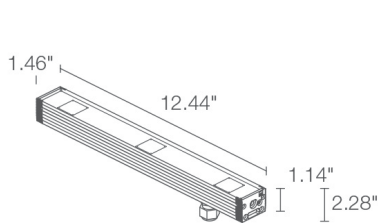

NEVA 2 SURFACE

NEVA 2.0, 2.1, 2.2 and MINI 2

TECHNICAL DATA

	NEVA MINI 2		NEVA 2.0		NEVA 2.1		NEVA 2.2	
	5.5W	7.5W	11W	15W	16W	22W	27W	38W
Delivered Lumens (3000K)	345 lm	483 lm	690 lm	966 lm	1035 lm	1450 lm	1725 lm	2415 lm
Fixture Dim. (l,w,h)	12.44" x 1.46" x 2.28"		26.65" x 1.46" x 2.28"		40.83" x 1.46" x 2.28"		69.21" x 1.46" x 2.28"	
Fixture Weight	1.28 lbs		2.76 lbs		4.12 lbs		6.94 lbs	
LED Source	3 power LEDs, LED spacing 4.72"		6 power LEDs, LED spacing 4.72"		9 power LEDs, LED spacing 4.72"		15 power LEDs, LED spacing 4.72"	

NEVA MINI 2