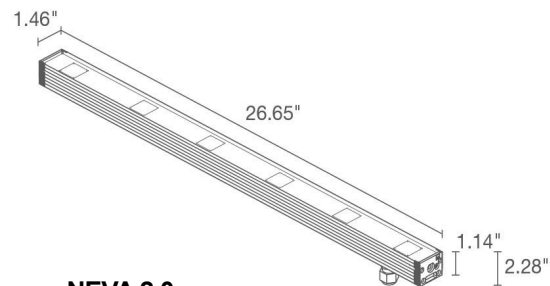

NEVA 2 SURFACE

NEVA 2.0, 2.1, 2.2 and MINI 2

TECHNICAL DATA

	NEVA MINI 2		NEVA 2.0		NEVA 2.1		NEVA 2.2	
	5.5W	7.5W	11W	15W	16W	22W	27W	38W
Delivered Lumens (3000K)	345 lm	483 lm	690 lm	966 lm	1035 lm	1450 lm	1725 lm	2415 lm
Fixture Dim. (l,w,h)	12.44" x 1.46" x 2.28"		26.65" x 1.46" x 2.28"		40.83" x 1.46" x 2.28"		69.21" x 1.46" x 2.28"	
Fixture Weight	1.28 lbs		2.76 lbs		4.12 lbs		6.94 lbs	
LED Source	3 power LEDs, LED spacing 4.72"		6 power LEDs, LED spacing 4.72"		9 power LEDs, LED spacing 4.72"		15 power LEDs, LED spacing 4.72"	

NEVA 2.0

Job Name/Date:

Fixture Type Designation: