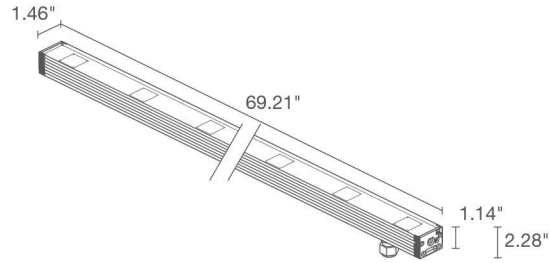

NEVA 2.2

Job Name/Date:

Fixture Type Designation: