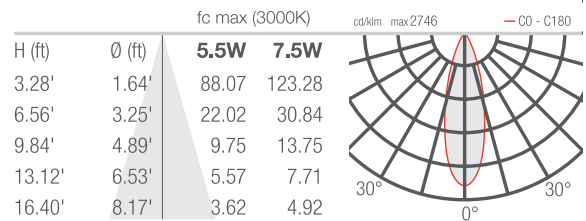

NEVA 2 SURFACE

NEVA 2.0, 2.1, 2.2 and MINI 2

PHOTOMETRIC DATA

Note all Photometry is CRI 80, 3000K

NEVA MINI 2

S - 11°

M - 30°

L - 45°

W - 12°x40°

NEVA 2.0

S - 11°

M - 30°

L - 45°

W - 12°x40°

Job Name/Date:

Fixture Type Designation: