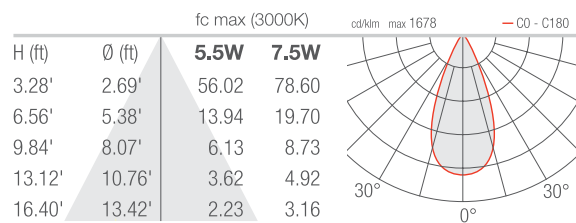

NEVA 2 SURFACE

NEVA 2.0, 2.1, 2.2 and MINI 2

PHOTOMETRIC DATA

Note all Photometry is CRI 80, 3000K

NEVA MINI 2

S - 11°

M - 30°

L - 45°

W - 12°x40°

NEVA 2.0

S - 11°

M - 30°

L - 45°

W - 12°x40°

Job Name/Date:

Fixture Type Designation: