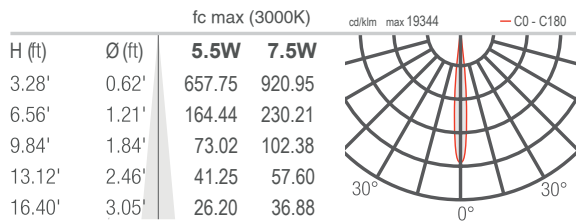

NEVA 2 SURFACE

NEVA 2.0, 2.1, 2.2 and MINI 2

PHOTOMETRIC DATA

Note all Photometry is CRI 80, 3000K

NEVA MINI 2

S - 11°