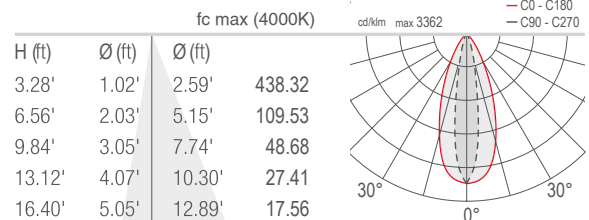

TECHNICAL DATA

Wattage / Input	See Chart on page 2. (24VDC)
Power Supply	Remote, not included. See page 3.
Construction	Body: Anodized Aluminum Lens: Tempered and Serigraphed Glass Cable Length: 4.92' standard
CCT	Dynamic White: Amber, 4000K, 5000K
CRI	CRI >80
Delivered Lumens	See Chart on page 2.
Efficacy	73.7 lm/W
Optics	15°, 26°, 30°, 24°x46°
Finishes	N/A
Cut-Out Dimensions	See Chart on page 2.
Fixture Dimensions	See Chart on page 2.
Fixture Weight	See Chart on page 2.
LED Source	See Chart on page 2.
Lumen Maintenance	L85, B10>50,000hrs
Color Consistency	3-Step MacAdam
Operating Temp.	-4°F to +113°F
IP Rating	IP67
Impact Rating	IK06

Job Name/Date:

Fixture Type Designation:

NEVA 6 SURFACE

NEVA 6.0, 6.1, 6.2 and MINI 6

TECHNICAL DATA

	NEVA MINI 6	NEVA 6.0	NEVA 6.1	NEVA 6.2
Wattage	10W	20W	30W	50W
Delivered Lumens	737 lm (26°): amber 184 lm, 4000K 270 lm, 5000K 283 lm	1475 lm (26°): amber 368 lm, 4000K 540 lm, 5000K 567 lm	2212 lm (26°): amber 552 lm, 4000K 810 lm, 5000K 850 lm	3687 lm (26°): amber 920 lm, 4000K 1350 lm, 5000K 1417 lm
Fixture Dim. (l,w,h)	12.44" x 1.46" x 2.28"	26.65" x 1.46" x 2.28"	40.83" x 1.46" x 2.28"	69.21" x 1.46" x 2.28"
Fixture Weight	1.28 lbs	2.76 lbs	4.12 lbs	6.94 lbs
LED Source	3 DW LED groups, LED spacing 4.72"	6 DW LED groups, LED spacing 4.72"	9 DW LED groups, LED spacing 4.72"	15 DW LED groups, LED spacing 4.72"

W - 24°x46°

NEVA 6.0

S - 15°

M - 25°

L - 30°

W - 18°x43°

Job Name/Date:

Fixture Type Designation: