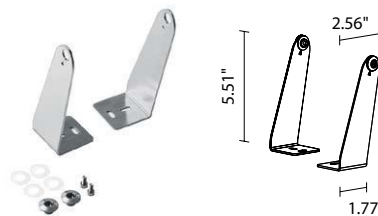

Job Name/Date:

Fixture Type Designation:

NEVA 6 SURFACE

NEVA 6.0, 6.1, 6.2 and MINI 6

TECHNICAL DATA

	NEVA MINI 6	NEVA 6.0	NEVA 6.1	NEVA 6.2
Wattage	10W	20W	30W	50W
Delivered Lumens	737 lm (26°): amber 184 lm, 4000K 270 lm, 5000K 283 lm	1475 lm (26°): amber 368 lm, 4000K 540 lm, 5000K 567 lm	2212 lm (26°): amber 552 lm, 4000K 810 lm, 5000K 850 lm	3687 lm (26°): amber 920 lm, 4000K 1350 lm, 5000K 1417 lm
Fixture Dim. (l,w,h)	12.44" x 1.46" x 2.28"	26.65" x 1.46" x 2.28"	40.83" x 1.46" x 2.28"	69.21" x 1.46" x 2.28"
Fixture Weight	1.28 lbs	2.76 lbs	4.12 lbs	6.94 lbs
LED Source	3 DW LED groups, LED spacing 4.72"	6 DW LED groups, LED spacing 4.72"	9 DW LED groups, LED spacing 4.72"	15 DW LED groups, LED spacing 4.72"

SUGGESTED POWER SUPPLIES

24VDC

Part Number	Description	Input/Output	# of Fixtures / Power Supply			
			Neva Mini 6	Neva 6.0	Neva 6.1	Neva 6.2
			10W	20W	30W	50W
PPLT00288	DMX / RDM (Field Addressable) / DALI	120-277VAC to 24VDC, 100W	1-8	1-4	1-2	1-1

For other power supply options consult factory.

ACCESSORIES - Installation

WM0601
Pair of brackets 2.95" h

WM0602
Pair of brackets 5.51" h

Anti-Glare

Honeycomb Louver

- WH6002** - Neva Mini 6
- WH6020** - Neva 6.0
- WH6021** - Neva 6.1
- WH6022** - Neva 6.2