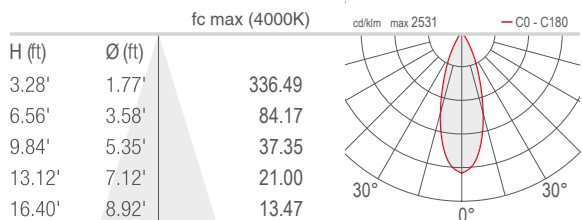

TECHNICAL DATA

Wattage / Input	See Chart on page 2. (24VDC)
Power Supply	Remote, not included. See page 3.
Construction	Body: Anodized Aluminum Lens: Tempered and Serigraphed Glass Cable Length: 4.92' standard
CCT	Dynamic White: Amber, 4000K, 5000K
CRI	CRI >80
Delivered Lumens	See Chart on page 2.
Efficacy	73.7 lm/W
Optics	15°, 26°, 30°, 24°x46°
Finishes	N/A
Cut-Out Dimensions	See Chart on page 2.
Fixture Dimensions	See Chart on page 2.
Fixture Weight	See Chart on page 2.
LED Source	See Chart on page 2.
Lumen Maintenance	L85, B10>50,000hrs
Color Consistency	3-Step MacAdam
Operating Temp.	-4°F to +113°F
IP Rating	IP67
Impact Rating	IK06

Job Name/Date:

Fixture Type Designation:

NEVA 6 SURFACE

NEVA 6.0, 6.1, 6.2 and MINI 6

TECHNICAL DATA

	NEVA MINI 6	NEVA 6.0	NEVA 6.1	NEVA 6.2
Wattage	10W	20W	30W	50W
Delivered Lumens	737 lm (26°): amber 184 lm, 4000K 270 lm, 5000K 283 lm	1475 lm (26°): amber 368 lm, 4000K 540 lm, 5000K 567 lm	2212 lm (26°): amber 552 lm, 4000K 810 lm, 5000K 850 lm	3687 lm (26°): amber 920 lm, 4000K 1350 lm, 5000K 1417 lm
Fixture Dim. (l,w,h)	12.44" x 1.46" x 2.28"	26.65" x 1.46" x 2.28"	40.83" x 1.46" x 2.28"	69.21" x 1.46" x 2.28"
Fixture Weight	1.28 lbs	2.76 lbs	4.12 lbs	6.94 lbs
LED Source	3 DW LED groups, LED spacing 4.72"	6 DW LED groups, LED spacing 4.72"	9 DW LED groups, LED spacing 4.72"	15 DW LED groups, LED spacing 4.72"

NEVA 6 SURFACE

NEVA 6.0, 6.1, 6.2 and MINI 6

PHOTOMETRIC DATA

Note all Photometry is CRI 80, 3000K

NEVA MINI 6

S - 15°

M - 26°

L - 30°

W - 24°x46°

NEVA 6.0

S - 15°

M - 25°

L - 30°

W - 18°x43°

Job Name/Date:

Fixture Type Designation: