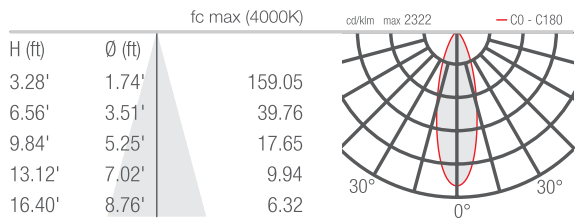

TECHNICAL DATA

Wattage / Input	See Chart on page 2. (24VDC)
Power Supply	Remote, not included. See page 3.
Construction	Body: Anodized Aluminum Lens: Tempered and Serigraphed Glass Cable Length: 4.92' standard
CCT	Dynamic White: Amber, 4000K, 5000K
CRI	CRI >80
Delivered Lumens	See Chart on page 2.
Efficacy	73.7 lm/W
Optics	15°, 26°, 30°, 24°x46°
Finishes	N/A
Cut-Out Dimensions	See Chart on page 2.
Fixture Dimensions	See Chart on page 2.
Fixture Weight	See Chart on page 2.
LED Source	See Chart on page 2.
Lumen Maintenance	L85, B10>50,000hrs
Color Consistency	3-Step MacAdam
Operating Temp.	-4°F to +113°F
IP Rating	IP67
Impact Rating	IK06

Job Name/Date:

Fixture Type Designation:

NEVA 6 SURFACE

NEVA 6.0, 6.1, 6.2 and MINI 6

TECHNICAL DATA

	NEVA MINI 6	NEVA 6.0	NEVA 6.1	NEVA 6.2
Wattage	10W	20W	30W	50W
Delivered Lumens	737 lm (26°): amber 184 lm, 4000K 270 lm, 5000K 283 lm	1475 lm (26°): amber 368 lm, 4000K 540 lm, 5000K 567 lm	2212 lm (26°): amber 552 lm, 4000K 810 lm, 5000K 850 lm	3687 lm (26°): amber 920 lm, 4000K 1350 lm, 5000K 1417 lm
Fixture Dim. (l,w,h)	12.44" x 1.46" x 2.28"	26.65" x 1.46" x 2.28"	40.83" x 1.46" x 2.28"	69.21" x 1.46" x 2.28"
Fixture Weight	1.28 lbs	2.76 lbs	4.12 lbs	6.94 lbs
LED Source	3 DW LED groups, LED spacing 4.72"	6 DW LED groups, LED spacing 4.72"	9 DW LED groups, LED spacing 4.72"	15 DW LED groups, LED spacing 4.72"

NEVA 6 SURFACE

NEVA 6.0, 6.1, 6.2 and MINI 6

PHOTOMETRIC DATA

Note all Photometry is CRI 80, 3000K

NEVA MINI 6

S - 15°

M - 26°

L - 30°

W - 24°x46°

NEVA 6.0

S - 15°

M - 25°

L - 30°

W - 18°x43°

Job Name/Date:

Fixture Type Designation: