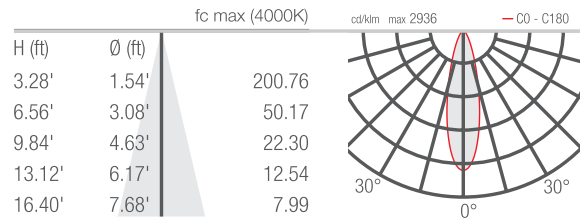

TECHNICAL DATA

Wattage / Input	See Chart on page 2. (24VDC)
Power Supply	Remote, not included. See page 3.
Construction	Body: Anodized Aluminum Lens: Tempered and Serigraphed Glass Cable Length: 4.92' standard
CCT	Dynamic White: Amber, 4000K, 5000K
CRI	CRI >80
Delivered Lumens	See Chart on page 2.
Efficacy	73.7 lm/W
Optics	15°, 26°, 30°, 24°x46°
Finishes	N/A
Cut-Out Dimensions	See Chart on page 2.
Fixture Dimensions	See Chart on page 2.
Fixture Weight	See Chart on page 2.
LED Source	See Chart on page 2.
Lumen Maintenance	L85, B10>50,000hrs
Color Consistency	3-Step MacAdam
Operating Temp.	-4°F to +113°F
IP Rating	IP67
Impact Rating	IK06

Job Name/Date:

Fixture Type Designation:

NEVA 6 SURFACE

NEVA 6.0, 6.1, 6.2 and MINI 6

TECHNICAL DATA

	NEVA MINI 6	NEVA 6.0	NEVA 6.1	NEVA 6.2
Wattage	10W	20W	30W	50W
Delivered Lumens	737 lm (26°): amber 184 lm, 4000K 270 lm, 5000K 283 lm	1475 lm (26°): amber 368 lm, 4000K 540 lm, 5000K 567 lm	2212 lm (26°): amber 552 lm, 4000K 810 lm, 5000K 850 lm	3687 lm (26°): amber 920 lm, 4000K 1350 lm, 5000K 1417 lm
Fixture Dim. (l,w,h)	12.44" x 1.46" x 2.28"	26.65" x 1.46" x 2.28"	40.83" x 1.46" x 2.28"	69.21" x 1.46" x 2.28"
Fixture Weight	1.28 lbs	2.76 lbs	4.12 lbs	6.94 lbs
LED Source	3 DW LED groups, LED spacing 4.72"	6 DW LED groups, LED spacing 4.72"	9 DW LED groups, LED spacing 4.72"	15 DW LED groups, LED spacing 4.72"

NEVA 6 SURFACE

NEVA 6.0, 6.1, 6.2 and MINI 6

PHOTOMETRIC DATA

Note all Photometry is CRI 80, 3000K

NEVA MINI 6

S - 15°

M - 26°

L - 30°

W - 24°x46°

NEVA 6.0

S - 15°

M - 25°

L - 30°

W - 18°x43°

Job Name/Date:

Fixture Type Designation: