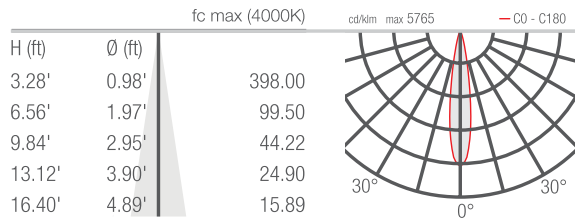

TECHNICAL DATA

Wattage / Input	See Chart on page 2. (24VDC)
Power Supply	Remote, not included. See page 3.
Construction	Body: Anodized Aluminum Lens: Tempered and Serigraphed Glass Cable Length: 4.92' standard
CCT	Dynamic White: Amber, 4000K, 5000K
CRI	CRI >80
Delivered Lumens	See Chart on page 2.
Efficacy	73.7 lm/W
Optics	15°, 26°, 30°, 24°x46°
Finishes	N/A
Cut-Out Dimensions	See Chart on page 2.
Fixture Dimensions	See Chart on page 2.
Fixture Weight	See Chart on page 2.
LED Source	See Chart on page 2.
Lumen Maintenance	L85, B10>50,000hrs
Color Consistency	3-Step MacAdam
Operating Temp.	-4°F to +113°F
IP Rating	IP67
Impact Rating	IK06

Job Name/Date:

Fixture Type Designation:

NEVA 6 SURFACE

NEVA 6.0, 6.1, 6.2 and MINI 6

TECHNICAL DATA

	NEVA MINI 6	NEVA 6.0	NEVA 6.1	NEVA 6.2
Wattage	10W	20W	30W	50W
Delivered Lumens	737 lm (26°): amber 184 lm, 4000K 270 lm, 5000K 283 lm	1475 lm (26°): amber 368 lm, 4000K 540 lm, 5000K 567 lm	2212 lm (26°): amber 552 lm, 4000K 810 lm, 5000K 850 lm	3687 lm (26°): amber 920 lm, 4000K 1350 lm, 5000K 1417 lm
Fixture Dim. (l,w,h)	12.44" x 1.46" x 2.28"	26.65" x 1.46" x 2.28"	40.83" x 1.46" x 2.28"	69.21" x 1.46" x 2.28"
Fixture Weight	1.28 lbs	2.76 lbs	4.12 lbs	6.94 lbs
LED Source	3 DW LED groups, LED spacing 4.72"	6 DW LED groups, LED spacing 4.72"	9 DW LED groups, LED spacing 4.72"	15 DW LED groups, LED spacing 4.72"

NEVA 6 SURFACE

NEVA 6.0, 6.1, 6.2 and MINI 6

PHOTOMETRIC DATA

Note all Photometry is CRI 80, 3000K

NEVA MINI 6

S - 15°

M - 26°

L - 30°

W - 24°x46°

NEVA 6.0

S - 15°

M - 25°

L - 30°

W - 18°x43°

Job Name/Date:

Fixture Type Designation: