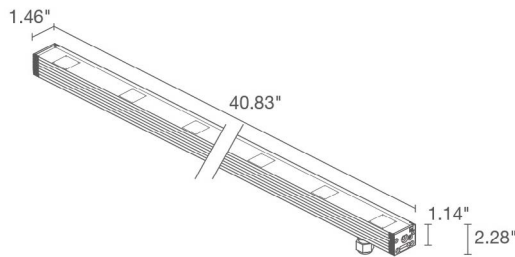

NEVA 6 SURFACE

NEVA 6.0, 6.1, 6.2 and MINI 6

TECHNICAL DATA

	NEVA MINI 6	NEVA 6.0	NEVA 6.1	NEVA 6.2
Wattage	10W	20W	30W	50W
Delivered Lumens	737 lm (26°): amber 184 lm, 4000K 270 lm, 5000K 283 lm	1475 lm (26°): amber 368 lm, 4000K 540 lm, 5000K 567 lm	2212 lm (26°): amber 552 lm, 4000K 810 lm, 5000K 850 lm	3687 lm (26°): amber 920 lm, 4000K 1350 lm, 5000K 1417 lm
Fixture Dim. (l,w,h)	12.44" x 1.46" x 2.28"	26.65" x 1.46" x 2.28"	40.83" x 1.46" x 2.28"	69.21" x 1.46" x 2.28"
Fixture Weight	1.28 lbs	2.76 lbs	4.12 lbs	6.94 lbs
LED Source	3 DW LED groups, LED spacing 4.72"	6 DW LED groups, LED spacing 4.72"	9 DW LED groups, LED spacing 4.72"	15 DW LED groups, LED spacing 4.72"

NEVA MINI 6

NEVA 6.1

Job Name/Date:

Fixture Type Designation: