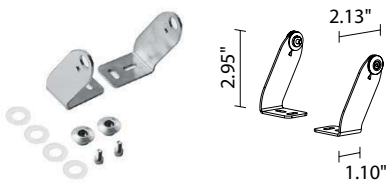

NEVA 6 SURFACE

NEVA 6.0, 6.1, 6.2 and MINI 6

SUGGESTED POWER SUPPLIES

24VDC

Part Number	Description	Input/Output	# of Fixtures / Power Supply			
			Neva Mini 6	Neva 6.0	Neva 6.1	Neva 6.2
			10W	20W	30W	50W
PPLT00288	DMX / RDM (Field Addressable) / DALI	120-277VAC to 24VDC, 100W	1-8	1-4	1-2	1-1

For other power supply options consult factory.

ACCESSORIES - Installation

WM0601
Pair of brackets 2.95" h