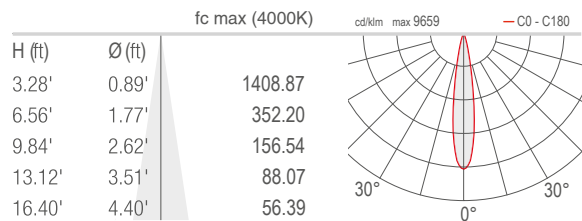

TECHNICAL DATA

Wattage / Input	See Chart on page 2. (24VDC)
Power Supply	Remote, not included. See page 3.
Construction	Body: Anodized Aluminum Lens: Tempered and Serigraphed Glass Cable Length: 4.92' standard
CCT	Dynamic White: Amber, 4000K, 5000K
CRI	CRI >80
Delivered Lumens	See Chart on page 2.
Efficacy	73.7 lm/W
Optics	15°, 26°, 30°, 24°x46°
Finishes	N/A
Cut-Out Dimensions	See Chart on page 2.
Fixture Dimensions	See Chart on page 2.
Fixture Weight	See Chart on page 2.
LED Source	See Chart on page 2.
Lumen Maintenance	L85, B10>50,000hrs
Color Consistency	3-Step MacAdam
Operating Temp.	-4°F to +113°F
IP Rating	IP67
Impact Rating	IK06

Job Name/Date:

Fixture Type Designation:

NEVA 6 SURFACE

NEVA 6.0, 6.1, 6.2 and MINI 6

TECHNICAL DATA

	NEVA MINI 6	NEVA 6.0	NEVA 6.1	NEVA 6.2
Wattage	10W	20W	30W	50W
Delivered Lumens	737 lm (26°): amber 184 lm, 4000K 270 lm, 5000K 283 lm	1475 lm (26°): amber 368 lm, 4000K 540 lm, 5000K 567 lm	2212 lm (26°): amber 552 lm, 4000K 810 lm, 5000K 850 lm	3687 lm (26°): amber 920 lm, 4000K 1350 lm, 5000K 1417 lm
Fixture Dim. (l,w,h)	12.44" x 1.46" x 2.28"	26.65" x 1.46" x 2.28"	40.83" x 1.46" x 2.28"	69.21" x 1.46" x 2.28"
Fixture Weight	1.28 lbs	2.76 lbs	4.12 lbs	6.94 lbs
LED Source	3 DW LED groups, LED spacing 4.72"	6 DW LED groups, LED spacing 4.72"	9 DW LED groups, LED spacing 4.72"	15 DW LED groups, LED spacing 4.72"

NEVA 6 SURFACE

NEVA 6.0, 6.1, 6.2 and MINI 6

PHOTOMETRIC DATA

Note all Photometry is CRI 80, 3000K

NEVA MINI 6

S - 15°

M - 26°

L - 30°

W - 24°x46°

NEVA 6.0

S - 15°

M - 25°

L - 30°

W - 18°x43°

Job Name/Date:

Fixture Type Designation: