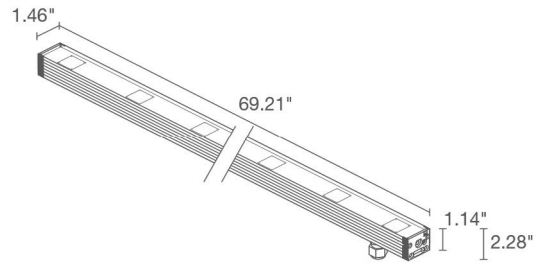

NEVA 6.2

Job Name/Date:

Fixture Type Designation: