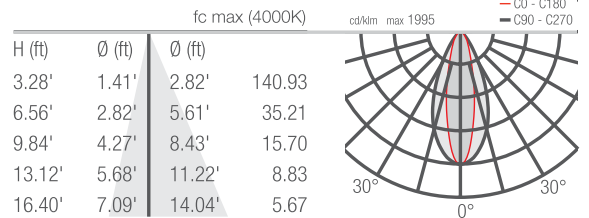

TECHNICAL DATA

Wattage / Input	See Chart on page 2. (24VDC)
Power Supply	Remote, not included. See page 3.
Construction	Body: Anodized Aluminum Lens: Tempered and Serigraphed Glass Cable Length: 4.92' standard
CCT	Dynamic White: Amber, 4000K, 5000K
CRI	CRI >80
Delivered Lumens	See Chart on page 2.
Efficacy	73.7 lm/W
Optics	15°, 26°, 30°, 24°x46°
Finishes	N/A
Cut-Out Dimensions	See Chart on page 2.
Fixture Dimensions	See Chart on page 2.
Fixture Weight	See Chart on page 2.
LED Source	See Chart on page 2.
Lumen Maintenance	L85, B10>50,000hrs
Color Consistency	3-Step MacAdam
Operating Temp.	-4°F to +113°F
IP Rating	IP67
Impact Rating	IK06

Job Name/Date:

Fixture Type Designation:

NEVA 6 SURFACE

NEVA 6.0, 6.1, 6.2 and MINI 6

TECHNICAL DATA

	NEVA MINI 6	NEVA 6.0	NEVA 6.1	NEVA 6.2
Wattage	10W	20W	30W	50W
Delivered Lumens	737 lm (26°): amber 184 lm, 4000K 270 lm, 5000K 283 lm	1475 lm (26°): amber 368 lm, 4000K 540 lm, 5000K 567 lm	2212 lm (26°): amber 552 lm, 4000K 810 lm, 5000K 850 lm	3687 lm (26°): amber 920 lm, 4000K 1350 lm, 5000K 1417 lm
Fixture Dim. (l,w,h)	12.44" x 1.46" x 2.28"	26.65" x 1.46" x 2.28"	40.83" x 1.46" x 2.28"	69.21" x 1.46" x 2.28"
Fixture Weight	1.28 lbs	2.76 lbs	4.12 lbs	6.94 lbs
LED Source	3 DW LED groups, LED spacing 4.72"	6 DW LED groups, LED spacing 4.72"	9 DW LED groups, LED spacing 4.72"	15 DW LED groups, LED spacing 4.72"

NEVA 6 SURFACE

NEVA 6.0, 6.1, 6.2 and MINI 6

PHOTOMETRIC DATA

Note all Photometry is CRI 80, 3000K

NEVA MINI 6

S - 15°

M - 26°

L - 30°

W - 24°x46°

NEVA 6.0

S - 15°

M - 25°

L - 30°

W - 18°x43°

Job Name/Date:

Fixture Type Designation: