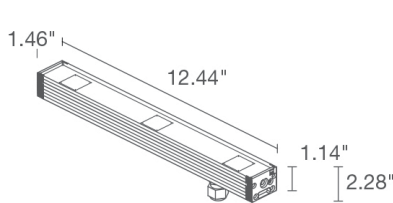

TECHNICAL DATA

Wattage / Input	See Chart on page 2. (24VDC)
Power Supply	Remote, not included. See page 3.
Construction	Body: Anodized Aluminum Lens: Tempered and Serigraphed Glass Cable Length: 4.92' standard
CCT	Dynamic White: Amber, 4000K, 5000K
CRI	CRI >80
Delivered Lumens	See Chart on page 2.
Efficacy	73.7 lm/W
Optics	15°, 26°, 30°, 24°x46°
Finishes	N/A
Cut-Out Dimensions	See Chart on page 2.
Fixture Dimensions	See Chart on page 2.
Fixture Weight	See Chart on page 2.
LED Source	See Chart on page 2.
Lumen Maintenance	L85, B10>50,000hrs
Color Consistency	3-Step MacAdam
Operating Temp.	-4°F to +113°F
IP Rating	IP67
Impact Rating	IK06

ORDERING INFORMATION

Example: NV6100HLA or NV6100HLA-2. Accessories / Power Supplies ordered separately.

Model No.	CCT	Optics	Finish	Cable Length
NV0600 - Neva Mini 6	H - Dynamic White	S - 15° M - 26° L - 30° W - 24°x46°	A - Aluminum	4.92' standard
NV6000 - Neva 6.0				1 - 16.40'
NV6100 - Neva 6.1				2 - 32.81'
NV6200 - Neva 6.2				3 - 49.21'
				4 - 65.62'

Job Name/Date:

Fixture Type Designation:

NEVA 6 SURFACE

NEVA 6.0, 6.1, 6.2 and MINI 6

TECHNICAL DATA

	NEVA MINI 6	NEVA 6.0	NEVA 6.1	NEVA 6.2
Wattage	10W	20W	30W	50W
Delivered Lumens	737 lm (26°): amber 184 lm, 4000K 270 lm, 5000K 283 lm	1475 lm (26°): amber 368 lm, 4000K 540 lm, 5000K 567 lm	2212 lm (26°): amber 552 lm, 4000K 810 lm, 5000K 850 lm	3687 lm (26°): amber 920 lm, 4000K 1350 lm, 5000K 1417 lm
Fixture Dim. (l,w,h)	12.44" x 1.46" x 2.28"	26.65" x 1.46" x 2.28"	40.83" x 1.46" x 2.28"	69.21" x 1.46" x 2.28"
Fixture Weight	1.28 lbs	2.76 lbs	4.12 lbs	6.94 lbs
LED Source	3 DW LED groups, LED spacing 4.72"	6 DW LED groups, LED spacing 4.72"	9 DW LED groups, LED spacing 4.72"	15 DW LED groups, LED spacing 4.72"