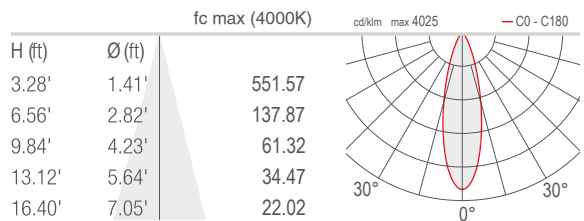

TECHNICAL DATA

Wattage / Input	See Chart on page 2. (24VDC)
Power Supply	Remote, not included. See page 3.
Construction	Body: Anodized Aluminum Lens: Tempered and Serigraphed Glass Cable Length: 4.92' standard
CCT	Dynamic White: Amber, 4000K, 5000K
CRI	CRI >80
Delivered Lumens	See Chart on page 2.
Efficacy	73.7 lm/W
Optics	15°, 26°, 30°, 24°x46°
Finishes	N/A
Cut-Out Dimensions	See Chart on page 2.
Fixture Dimensions	See Chart on page 2.
Fixture Weight	See Chart on page 2.
LED Source	See Chart on page 2.
Lumen Maintenance	L85, B10>50,000hrs
Color Consistency	3-Step MacAdam
Operating Temp.	-4°F to +113°F
IP Rating	IP67
Impact Rating	IK06

Job Name/Date:

Fixture Type Designation:

NEVA 6 SURFACE

NEVA 6.0, 6.1, 6.2 and MINI 6

TECHNICAL DATA

	NEVA MINI 6	NEVA 6.0	NEVA 6.1	NEVA 6.2
Wattage	10W	20W	30W	50W
Delivered Lumens	737 lm (26°): amber 184 lm, 4000K 270 lm, 5000K 283 lm	1475 lm (26°): amber 368 lm, 4000K 540 lm, 5000K 567 lm	2212 lm (26°): amber 552 lm, 4000K 810 lm, 5000K 850 lm	3687 lm (26°): amber 920 lm, 4000K 1350 lm, 5000K 1417 lm
Fixture Dim. (l,w,h)	12.44" x 1.46" x 2.28"	26.65" x 1.46" x 2.28"	40.83" x 1.46" x 2.28"	69.21" x 1.46" x 2.28"
Fixture Weight	1.28 lbs	2.76 lbs	4.12 lbs	6.94 lbs
LED Source	3 DW LED groups, LED spacing 4.72"	6 DW LED groups, LED spacing 4.72"	9 DW LED groups, LED spacing 4.72"	15 DW LED groups, LED spacing 4.72"

W - 24°x46°

NEVA 6.0

S - 15°

M - 25°

L - 30°

W - 18°x43°

Job Name/Date:

Fixture Type Designation: