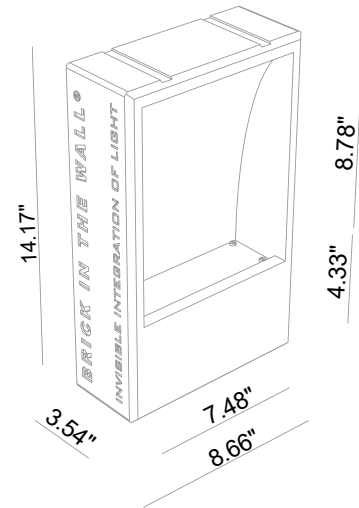

NORMALL IP54

BATHROOM

Fix (not adjustable) 0° - 0°

8.86"×14.37"

Material : CALCYT® plaster

NORMALL

NORMALL LED 800LM			
REF N°	2200°K	2700°K	3000°K
	105 71 501	105 71 001	105 71 101

350mA Remote Driver, Not Included/50Hz
- 9.3W - \triangleleft - parallel wiring E - P -
2 Step MacAdam - CRI 90 - R9=2.95"