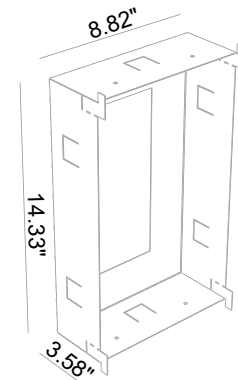

PLASTERKIT NORMALL

REF N° 705 01 000 For mounting into gypsum walls

designplan™

BRICK IN THE WALL®
invisible integration of light