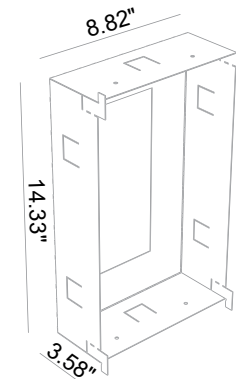

PLASTERKIT NORMALL

REF N° 705 01 000 For mounting into gypsum walls

designplan™

BRICK IN THE WALL®
invisible integration of light