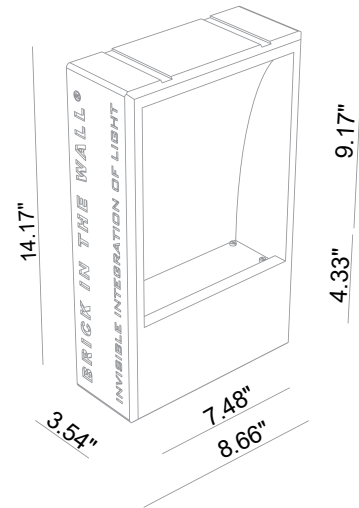

## NORMALL IP54

OUTDOOR

Fix (not adjustable) 0° - 0°

8.86" x 14.37"

Material : waterproof CALCYT+®

NORMALL

NORMALL LED 800LM			
REF N°	2200°K	2700°K	3000°K
	105 71 505	105 71 005	105 71 105

350mA Remote Driver not included/50Hz  
- 9.3W - <math>\diamond</math> - parallel wiring <math>\text{E}</math> - <math>\text{P}</math> -  
2 Step MacAdam - CRI 90 - R9=2.95" -