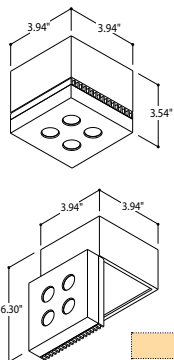

PANDORA

ceiling mounted

PANDORA

CREE XPG 8W
700mA
832 Lumen
CRI 92
90°
dimnable L,C

	2700K			3000K		
	10°	25°	46°	10°	25°	46°
TEXT. WHITE	T391237	T391337	T391437	T391247	T391347	T391447
TEXT. BLACK	T391216	T391316	T391416	T391226	T391326	T391426

adjust by incorporating hinge with hex key

adjust incorporated hinge with hex Allen key