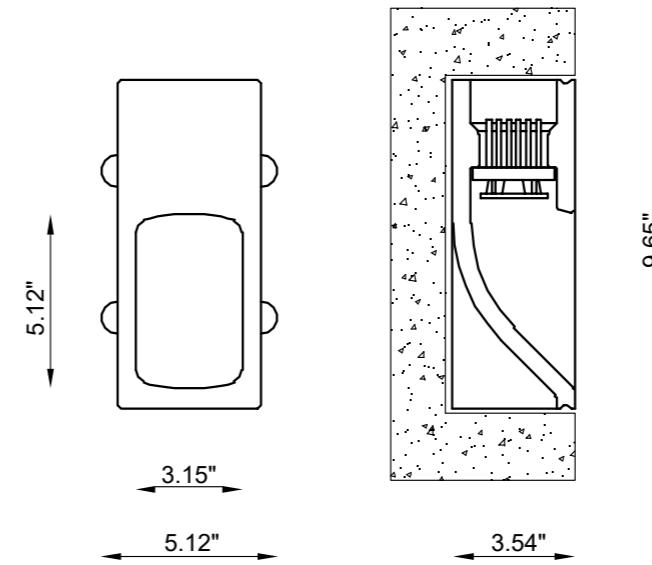

# PASSÉ IP65

*Passé IP65 is a totally disappearing outdoor recessed luminaire, installable on plasterboard or brick walls and ceilings; thanks to its light, it shows precise light paths: its luminous beam flows on the walls, creating a discreet guide with a minimal design, spaces are shaped by desires of creativity, giving life to unique and fascinating solutions. Thanks to the characteristic toughness of DurCoral®, Passé IP65 is the ideal product to install in environments where a particular resistance to external agents is required.*

## TECHNICAL FEATURES

Code	BU1508.DC.US
Type	Wall-washer 
Material	DC: DurCoral®
Weight	5.51 lbs
Mounting	Wall and ceiling recessed
IP rating	IP65
Control gear	Constant current electronic driver (not included)
Cut out for plasterboard	5.51" x 10.24"
Lamp type	LED IP65 500 mA 
Lamp wattage	5W
Luminous efficacy	117 lm/W - 3000K
Light distribution	Wide beam 70°
Light color	White 3000K
Light hole	3.15" x 5.12"
CRI	>90

designplan™