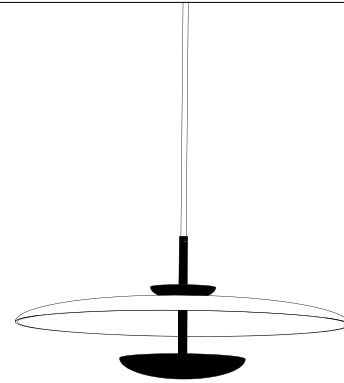

PEEK

The peek is a pendant light that can be a perfect fit for any space. Its indirect soft light and vibrant colors bring harmony and fun to the room.

PEEK

PENDANT LUMINAIRES | DOWN LIGHT

120-277V | 37W

led

	CRI	Temp	lm	optics
■ N8440	90	3000K	3300	indirect
□ N8441	90	3000K	3300	indirect
■ N8442	90	3000K	3300	indirect
■ N8443	90	3000K	3300	indirect
■ N8444	90	3000K	3300	indirect

optics

PEEK

PENDANT LUMINAIRES | UP DOWN LIGHT

120-277VAC | 48W

led

	CRI	Temp	lm	optics
■ N8445	90	3000K	4700	indirect
□ N8446	90	3000K	4700	indirect
■ N8447	90	3000K	4700	indirect
■ N8448	90	3000K	4700	indirect
■ N8449	90	3000K	3300	indirect

optics

Materials: Aluminum