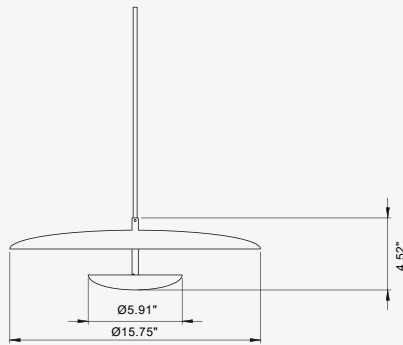

PEEK

The peek is a pendant light that can be a perfect fit for any space. Its indirect soft light and vibrant colors bring harmony and fun to the room.

PEEK

PENDANT LUMINAIRES | DOWN LIGHT

120-277V | 37W

led

	CRI	Temp	lm	optics
■ N8440	90	3000K	3300	indirect
□ N8441	90	3000K	3300	indirect
■ N8442	90	3000K	3300	indirect
■ N8443	90	3000K	3300	indirect
■ N8444	90	3000K	3300	indirect

optics

PEEK

PENDANT LUMINAIRES | UP DOWN LIGHT

120-277VAC | 48W

led

	CRI	Temp	lm	optics
■ N8445	90	3000K	4700	indirect
□ N8446	90	3000K	4700	indirect
■ N8447	90	3000K	4700	indirect
■ N8448	90	3000K	4700	indirect
■ N8449	90	3000K	3300	indirect

optics

Materials: Aluminum