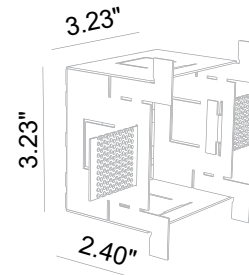

designplan™

79 Trenton Avenue
Frenchtown, NJ 08825

Tel: (908) 996-7710
Fax: (908) 996-7042