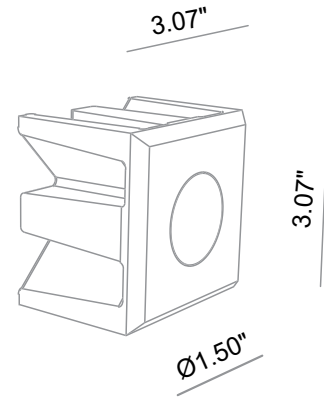

## PICA 3 IP54

BATHROOM

Fixed (not adjustable) 0° - 0°

R 3.35"×3.35"

Material: CALCYT® plaster and frosted diffuser