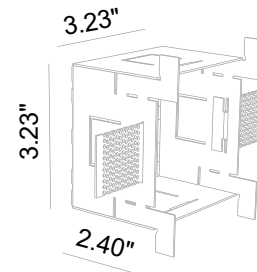

designplan™

79 Trenton Avenue
Frenchtown, NJ 08825

Tel: (908) 996-7710
Fax: (908) 996-7042