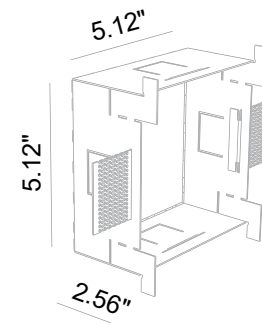

PLASTERKIT PICA 8

REF N° 725 01 000 For mounting into gypsum walls

Housing: perforated aluminum

designplan™

79 Trenton Avenue
Frenchtown, NJ 08825

Tel: (908) 996-7710
Fax: (908) 996-7042