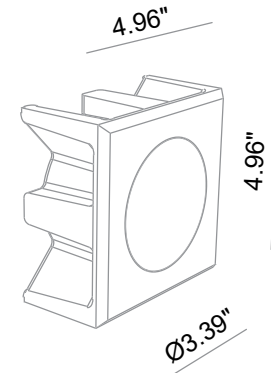

PICA 8 IP54

BATHROOM

Fixed (not adjustable) 0° - 0°

R 5.20"x5.20"

Material: CALCYT® plaster and frosted diffuser

PICA 8 LED DIM 100 LM

REF N° 125 60 501 CRI 80 warm white 2200°K

REF N° 125 60 001 CRI 90 warm white 2700°K

REF N° 125 60 101 CRI 90 warm white 3000°K

REF N° 125 60 201 CRI 90 neutral white 4000°K

REF N° 125 60 301 royal blue

1W - excl. LED driver - current controlled 350mA -
Ⓢ - serial wiring - 3 Step MacAdam
Requires remote LED driver - 350mA

PICA 8 LED DIM 200 LM

REF N° 125 62 501 CRI 80 warm white 2200°K

REF N° 125 62 001 CRI 90 warm white 2700°K

REF N° 125 62 101 CRI 90 warm white 3000°K

REF N° 125 62 201 CRI 90 neutral white 4000°K

REF N° 125 62 301 royal blue

2W - excl. LED driver - current controlled 350mA -
Ⓢ - serial wiring - 3 Step MacAdam
Requires remote LED driver - 350mA

PICA 8 LED DIM 400 LM

REF N° 125 61 501 CRI 80 warm white 2200°K

REF N° 125 61 001 CRI 90 warm white 2700°K

REF N° 125 61 101 CRI 90 warm white 3000°K

REF N° 125 61 201 CRI 90 neutral white 4000°K

REF N° 125 61 301 royal blue

4W - excl. LED driver - current controlled 350mA -
Ⓢ - serial wiring - 3 Step MacAdam
Requires remote LED driver - 350mA

Ready for installation in solid walls
Optional plasterkit for installation into gypsum walls