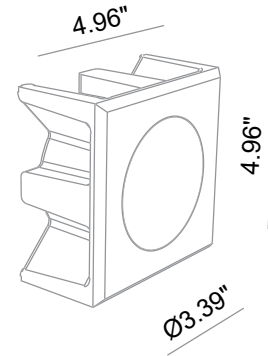

PICA 8 IP54

OUTDOOR

Fixed (not adjustable) 0° - 0°

R 5.20"×5.20"

Material: waterproof CALCYT+® and frosted diffuser

PICA 8 LED DIM 100 LM

REF N° 125 60 505 CRI 80 warm white 2200°K

REF N° 125 60 005 CRI 90 warm white 2700°K