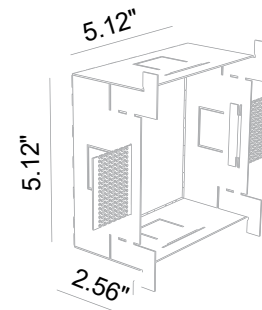

PLASTERKIT PICA ZERO

REF N° 725 01 000 For mounting into gypsum walls

Housing: perforated aluminum

designplan™

79 Trenton Avenue
Frenchtown, NJ 08825

Tel: (908) 996-7710
Fax: (908) 996-7042