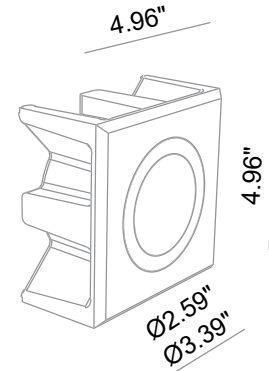

PICA ZERO IP54

OUTDOOR

Fixed (not adjustable) 0° - 0°

R 5.20"×5.20"

Material: waterproof CALCYT+® and frosted diffuser

PICA ZERO LED DIM 100 LM

REF N° 128 60 505 CRI 80 warm white 2200°K

REF N° 128 60 005 CRI 90 warm white 2700°K

REF N° 128 60 105 CRI 90 warm white 3000°K

REF N° 128 60 205 CRI 90 neutral white 4000°K

REF N° 128 60 305 royal blue

1W - excl. LED driver - current controlled 350mA -
Ⓟ - serial wiring - 3 Step MacAdam
Requires remote LED driver - 350mA

PICA ZERO LED DIM 200 LM

REF N° 128 62 505 CRI 80 warm white 2200°K

REF N° 128 62 005 CRI 90 warm white 2700°K

REF N° 128 62 105 CRI 90 warm white 3000°K

REF N° 128 62 205 CRI 90 neutral white 4000°K

REF N° 128 62 305 royal blue

2W - excl. LED driver - current controlled 350mA -
Ⓟ - serial wiring - 3 Step MacAdam
Requires remote LED driver - 350mA

PICA ZERO LED DIM 400 LM

REF N° 128 61 505 CRI 80 warm white 2200°K

REF N° 128 61 005 CRI 90 warm white 2700°K

REF N° 128 61 105 CRI 90 warm white 3000°K

REF N° 128 61 205 CRI 90 neutral white 4000°K

REF N° 128 61 305 royal blue

4W - excl. LED driver - current controlled 350mA -
Ⓟ - serial wiring - 3 Step MacAdam
Requires remote LED driver - 350mA

Ready for installation in solid walls
Optional plasterkit for installation into gypsum walls