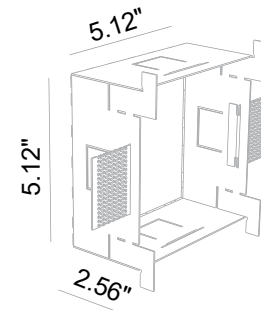

PLASTERKIT PICA ZERO

REF N° 725 01 000 For mounting into gypsum walls

Housing: perforated aluminum

PICA

designplan

79 Trenton Avenue
Frenchtown, NJ 08825

Tel: (908) 996-7710
Fax: (908) 996-7042