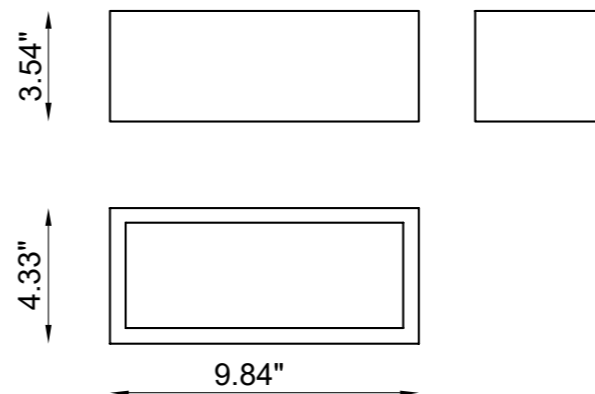

PIPEDINO INDIRECT

*A luminaire that exalts the details, guiding the eye upwards:
Pipedino Indirect is an indoor wall lamp in AirCoral®, a parallelepiped
that gives full power to light, the undisputed protagonist inside the
architectural project. Enhancing, while playing with simmetries, with
shapes and with an unparalleled visual power.*

TECHNICAL FEATURES

Code	BU2936.AC.US
Type	Wall Lamp 
Absorption capacity*	58.87 ft ²
Material	AC: AirCoral®
Mounting IP	Wall mounting
Rating	IP20
Control gear	Integral 120-277VAC
Lamp type Lamp	
Wattage	6.5W
Luminous Efficacy	810 lm - 3000K Wide
Light Distribution	beam 120°
Light Color	White 3000K
CRI	>90