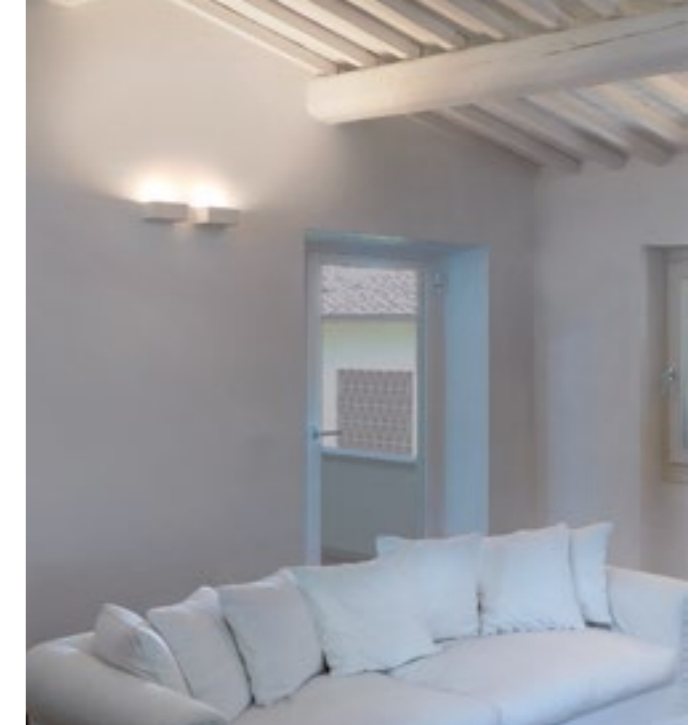

PIPEDINO INDIRECT

*A luminaire that exalts the details, guiding the eye upwards:
Pipedino Indirect is an indoor wall lamp in AirCoral®, a parallelepiped
that gives full power to light, the undisputed protagonist inside the
architectural project. Enhancing, while playing with simmetries, with
shapes and with an unparalleled visual power.*

TECHNICAL FEATURES

Code	BU2936.AC.US
Type	Wall Lamp 
Absorption capacity*	58.87 ft ²
Material	AC: AirCoral®
Mounting IP	Wall mounting
Rating	IP20
Control gear	Integral 120-277VAC
Lamp type Lamp	
Wattage	6.5W
Luminous Efficacy	810 lm - 3000K Wide
Light Distribution	beam 120°
Light Color	White 3000K
CRI	>90