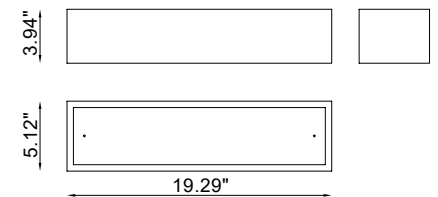

TECHNICAL DATA

Wattage / Input	8W (120-277VAC)
Power Supply	Integral
Construction	Body: AirCoral® Lens: Frosted Glass
CCT	3000K (2700K, 4000K on request)
CRI	>90
Delivered Lumens	575 lm (3000K)
Efficacy	71.8 lm/W
Optics	120°
Finishes	Paintable Plaster
Fixture Dimensions	19.29" l x 5.12" w x 3.94" h
Fixture Weight	-
IP Rating	IP20

Fixture Dimensions