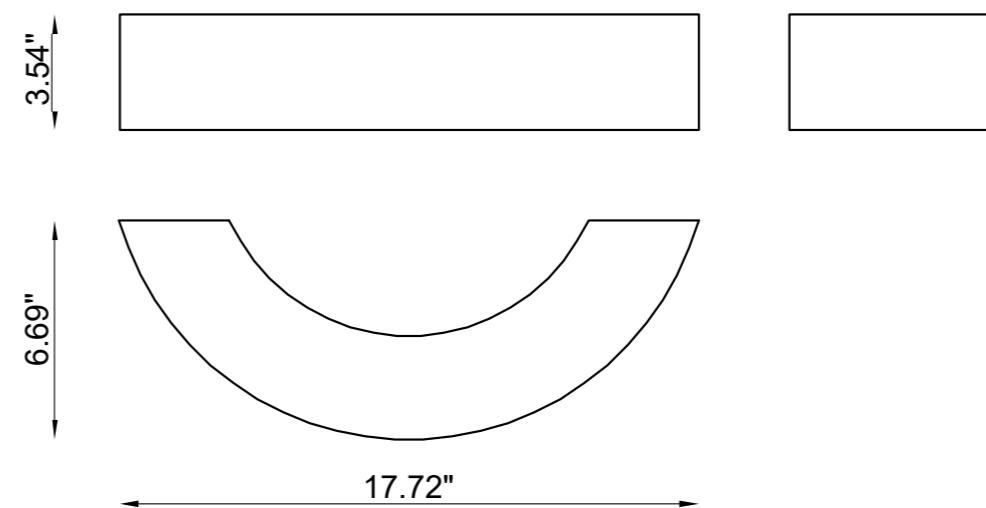

PONTE GRANDE

A bridge under which flows a light that goes beyond any barrier: Ponte Grande is an indoor wall lamp with a refined design, for a dynamic and engaging lighting. The purity of white and the silky effect of AirCoral® characterize a product that stands out for its elegance, a perfect combination of aesthetics and advanced technology.

designplan™ 

79 Trenton Avenue
Frenchtown, NJ 08825

www.designplan.com

Tel: (908) 996-7710
Fax: (908) 996-7042

TECHNICAL FEATURES

Code	BU7908.AC.US
Type	Wall lamp 
Material	AC: AirCoral®
Absorption capacity*	88.26 ft ²
Mounting	Wall mounting
IP rating	IP20
Control gear	120-277VAC
Lamp type	LED 
Lamp wattage	4W
Luminous efficacy	730 lm - 3000K
Light distribution	Wide beam 120°
Light color	White 3000K
CRI	>90

* The absorption capacity per ft³ calculated by the American organization TCNA (Tile Council of North America) is measured for an average room of 8.86' in height and therefore expressed in ft²