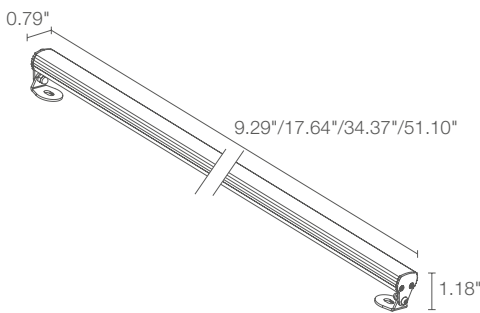

ACCESSORIES	see accessories page
--------------------	----------------------

NOTES	non-standard lengths available on request
--------------	-------------------------------------------

PROFILE 2.6

LED TECH lbs/ft 0.34 IP40

PROFILE

PHOTOMETRIC DATA

PROFILE 1.6
2.6
4.6

D - Diffuse 9.29"

D - Diffuse 17.64"

D - Diffuse 34.37"

D - Diffuse 51.10"