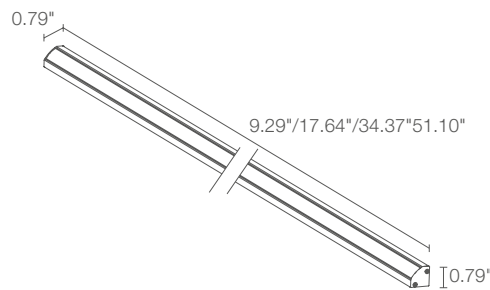

PROFILE 4.6