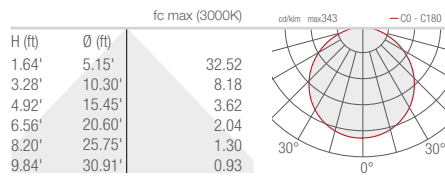

PROFILE

PHOTOMETRIC DATA

PROFILE 1.6
2.6
4.6

D - Diffuse 9.29"

D - Diffuse 17.64"

D - Diffuse 34.37"

D - Diffuse 51.10"