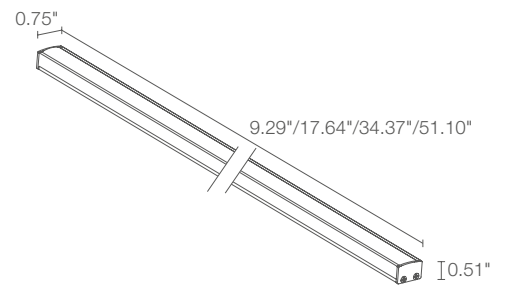

PROFILE 2.6

PROFILE 4.6

PROFILE

PROFILE 1.6
3000K, 9W, 17.64"

PROFILE 2.6
3000K, 9W, 17.64"

PROFILE 4.6
3000K, 9W, 17.64"

PROFILE 1.6

LED TECH lbs/ft 0.34 IP40