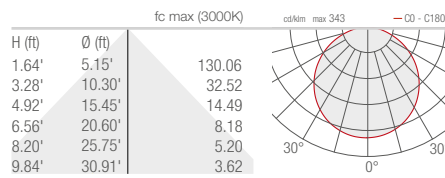

PROFILE

PHOTOMETRIC DATA

PROFILE 1.6
2.6
4.6

D - Diffuse 9.29"

D - Diffuse 17.64"

D - Diffuse 34.37"

D - Diffuse 51.10"