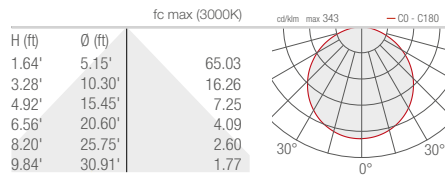

PROFILE

PHOTOMETRIC DATA

PROFILE 1.6
2.6
4.6

D - Diffuse 9.29"

D - Diffuse 17.64"

D - Diffuse 34.37"

D - Diffuse 51.10"