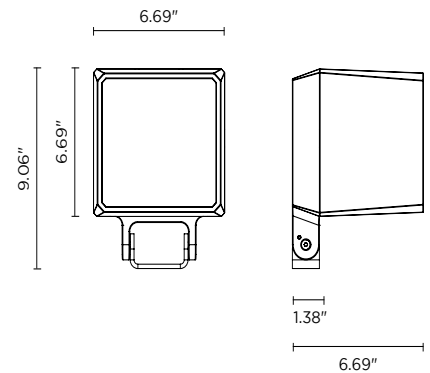

# QUBO MAXI COB

The Qubo Maxi COB is a square, outdoor LED floodlight suitable for installation on a façade/wall with a U-shaped fixing bracket allowing vertical adjustment of +90° / -40°. It has 3 standard finishes and 3 optics options.

## TECHNICAL DATA

<b>Wattage / Input</b>	42W (120VAC)
<b>Power Supply</b>	Integral 0-10V Dimming
<b>Construction</b>	Body: Die-Cast Copper-Free Aluminum Screws: Stainless Steel Lens: Tempered, Safety Glass Cable Length: 3.28" included
<b>CCT</b>	3000K, 4000K
<b>CRI</b>	>80
<b>Lumen Output</b>	4752 lm (3000K, 35°)
<b>Efficacy</b>	113.1 lm/W (3000K, 35°)
<b>Optics</b>	3 Standard (see below)
<b>Finishes</b>	3 Standard, Custom RAL (see below)
<b>Fixture Dimensions</b>	6.69" l x 6.69" w x 9.06" h
<b>Fixture Weight</b>	9.92 lbs
<b>LED Source</b>	1 COB CREE "CXB 2540" LED
<b>IP Rating</b>	IP66
<b>Impact Rating</b>	IK10

Fixture Dimensions