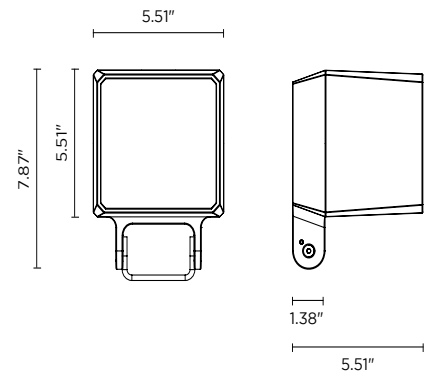

QUBO MEDIUM COB

The Qubo Medium COB is a square, outdoor LED floodlight suitable for installation on a façade/wall with a U-shaped fixing bracket allowing vertical adjustment of +90° / -40°. It has 3 standard finishes and 3 optics options.

TECHNICAL DATA

Wattage / Input	16W (120VAC)
Power Supply	Integral 0-10V Dimming
Construction	Body: Die-Cast Copper-Free Aluminum Screws: Stainless Steel Lens: Tempered, Safety Glass Cable Length: 3.28" included
CCT	3000K, 4000K
CRI	>80
Lumen Output	1813 lm (3000K, 35°)
Efficacy	113.3 lm/W (3000K, 35°)
Optics	3 Standard (see below)
Finishes	3 Standard, Custom RAL (see below)
Fixture Dimensions	5.51" l x 5.51" w x 7.87" h
Fixture Weight	6.83 lbs
LED Source	1 COB CREE "CXB 1512" LED
IP Rating	IP66
Impact Rating	IK10

Fixture Dimensions

ORDERING INFORMATION

Example: 101603P-30K-14-TG. Accessories ordered separately.

101603P	-		-		-	
Model No.	CCT	Optics	Finish			
101603P	30K - 3000K	14 - 14°	TG - Textured Grey (RAL 9006)			
	40K - 4000K	35 - 35°	AG - Anthracite Grey (RAL 7016)			
		55 - 55°	MB - Matte Black (on request)			

Maximum Candela = 2406.2

PHOTOMETRIC FILENAME : QUBO MEDIUM 3000K 55° 16W 101603P.IES

Job Name/Date:

Fixture Type Designation: