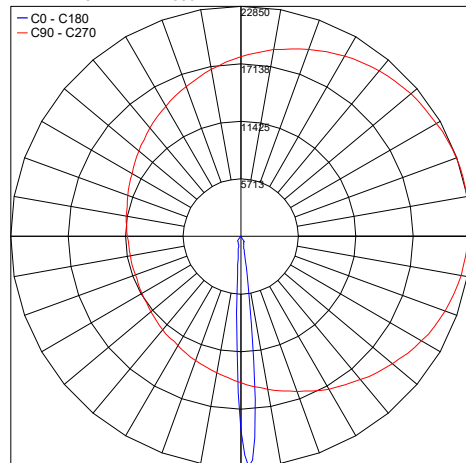

TECHNICAL DATA

Wattage / Input	16W (120VAC)
Power Supply	Integral 0-10V Dimming
Construction	Body: Die-Cast Copper-Free Aluminum Screws: Stainless Steel Lens: Tempered, Safety Glass Cable Length: 3.28" included
CCT	3000K, 4000K
CRI	>80
Lumen Output	1813 lm (3000K, 35°)
Efficacy	113.3 lm/W (3000K, 35°)
Optics	3 Standard (see below)
Finishes	3 Standard, Custom RAL (see below)
Fixture Dimensions	5.51" l x 5.51" w x 7.87" h
Fixture Weight	6.83 lbs
LED Source	1 COB CREE "CXB 1512" LED
IP Rating	IP66
Impact Rating	IK10

Fixture Dimensions

ORDERING INFORMATION

Example: 101603P-30K-14-TG. Accessories ordered separately.

101603P	-		-		-	
Model No.	CCT	Optics	Finish			
101603P	30K - 3000K	14 - 14°	TG - Textured Grey (RAL 9006)			
	40K - 4000K	35 - 35°	AG - Anthracite Grey (RAL 7016)			
		55 - 55°	MB - Matte Black (on request)			

AC038
Tree Strap
for Ring Series

PHOTOMETRIC DATA

Note: All photometry is 3000K

Maximum Candela = 22850.2

PHOTOMETRIC FILENAME : QUBO MEDIUM 3000K 14° 16W 101603P.IES

Maximum Candela = 2513.7

PHOTOMETRIC FILENAME : QUBO MEDIUM 3000K 35° 16W 101603P.IES