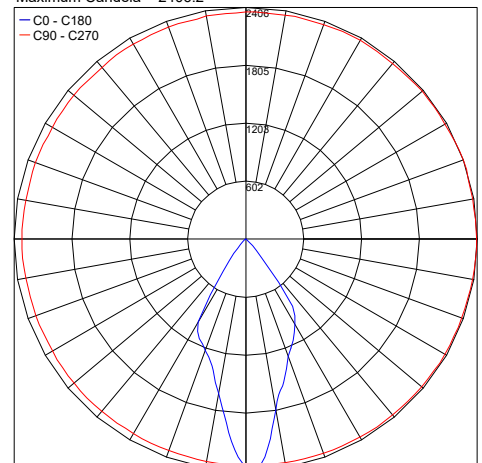

PHOTOMETRIC FILENAME : QUBO MEDIUM 3000K 55° 16W 101603P.IES

Job Name/Date:

Fixture Type Designation: