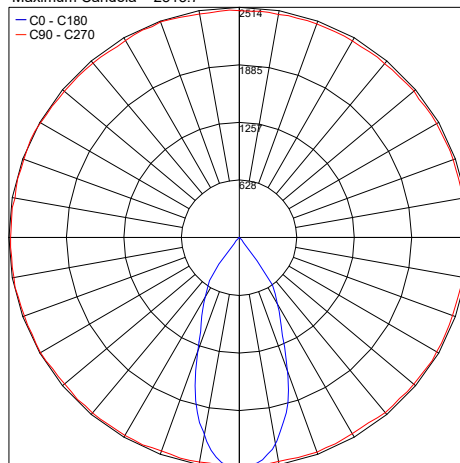

TECHNICAL DATA

Wattage / Input	16W (120VAC)
Power Supply	Integral 0-10V Dimming
Construction	Body: Die-Cast Copper-Free Aluminum Screws: Stainless Steel Lens: Tempered, Safety Glass Cable Length: 3.28" included
CCT	3000K, 4000K
CRI	>80
Lumen Output	1813 lm (3000K, 35°)
Efficacy	113.3 lm/W (3000K, 35°)
Optics	3 Standard (see below)
Finishes	3 Standard, Custom RAL (see below)
Fixture Dimensions	5.51" l x 5.51" w x 7.87" h
Fixture Weight	6.83 lbs
LED Source	1 COB CREE "CXB 1512" LED
IP Rating	IP66
Impact Rating	IK10

Fixture Dimensions

ORDERING INFORMATION

Example: 101603P-30K-14-TG. Accessories ordered separately.

101603P	-		-		-	
Model No.	CCT	Optics	Finish			
101603P	30K - 3000K	14 - 14°	TG - Textured Grey (RAL 9006)			
	40K - 4000K	35 - 35°	AG - Anthracite Grey (RAL 7016)			
		55 - 55°	MB - Matte Black (on request)			

AC038
Tree Strap
for Ring Series

PHOTOMETRIC DATA

Note: All photometry is 3000K

Maximum Candela = 22850.2

PHOTOMETRIC FILENAME : QUBO MEDIUM 3000K 14° 16W 101603P.IES

Maximum Candela = 2513.7

PHOTOMETRIC FILENAME : QUBO MEDIUM 3000K 35° 16W 101603P.IES

Maximum Candela = 2406.2

PHOTOMETRIC FILENAME : QUBO MEDIUM 3000K 55° 16W 101603P.IES

Job Name/Date:

Fixture Type Designation: