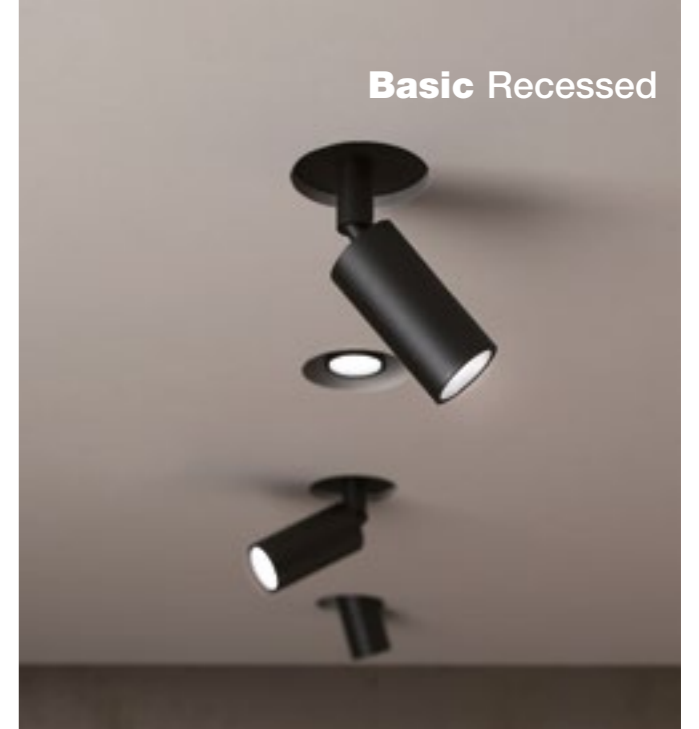

# RHINO

Rhino, an indoor totally disappearing recessed luminaire made of Coral®, installable on plasterboard ceilings or walls, is a versatile product, characterized by an extractable recess with interchangeable lens. It enlightens spaces perfectly and in a very incisive way, enriching them with ever-changing plays of light. The projector can be oriented in several ways, in a completely external position or in a recessed one. The latter, conceived to obtain a minimal visual impact. When the projector is not recessed it is 360° adjustable on the horizontal line and 90° on the vertical one.

## Basic Recessed

### TECHNICAL FEATURES

	BU1841.00	BU1843.00
Code	BU1841.00	BU1843.00
Type	Tilttable downlight +/- 360° 	Tilttable downlight +/- 360° 
Material	00: Coral®	00: Coral®
Finishing	Black	White
Weight	1.76 lbs	1.76 lbs
Mounting	Wall and ceiling recessed	Wall and ceiling recessed
IP rating	IP40	IP40
Insulation class	III	III
Control gear	Constant current electronic driver (not included)	Constant current electronic driver (not included)
Cut out for plasterboard	Ø 4.72" LED	Ø 4.72" LED
Lamp type	500mA 	500mA 
Lamp wattage	1 x 6W	1 x 6W
Luminous efficacy	130 lm/W - 3000K	130 lm/W - 3000K
Light distribution	Beam 22° Beam 50° (on request)	Beam 22° Beam 50° (on request)
Fitting	-	-
Light colour	White 3000K White 2700K   4000K (on request)	White 3000K White 2700K   4000K (on request)
Light hole	Ø 1.97"	Ø 1.97"
CRI	>>90	>90