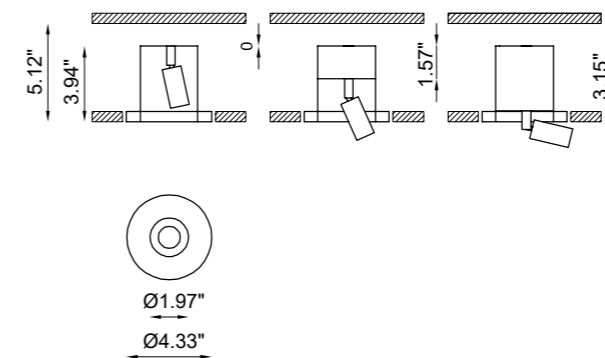

RHINO

Rhino, an indoor totally disappearing recessed luminaire made of Coral®, installable on plasterboard ceilings or walls, is a versatile product, characterized by an extractable recess with interchangeable lens. It enlightens spaces perfectly and in a very incisive way, enriching them with ever-changing plays of light. The projector can be oriented in several ways, in a completely external position or in a recessed one. The latter, conceived to obtain a minimal visual impact. When the projector is not recessed it is 360° adjustable on the horizontal line and 90° on the vertical one.

designplan™

79 Trenton Avenue
Frenchtown, NJ 08825

www.designplan.com

Tel: (908) 996-7710
Fax: (908) 996-7042