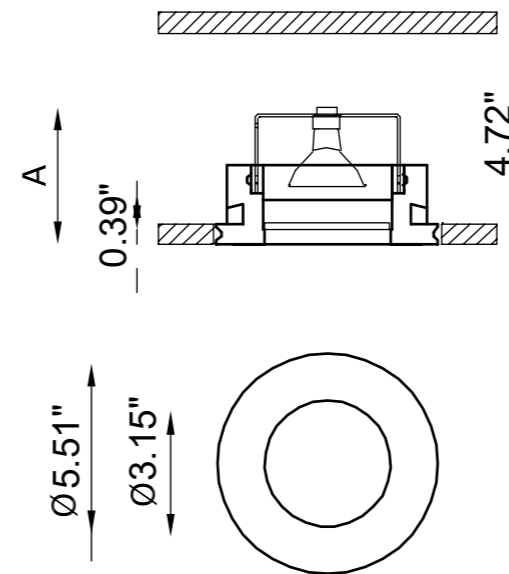

RIM

Space and light become the same substance by Rim, an indoor totally disappearing recessed luminaire made of Coral[®], installable on plasterboard or brick ceilings. Rim's light, uniformly scattered within the spaces thanks to the presence of satin glass, features as the main protagonist of the environment it softly embraces.

designplan[™] 

79 Trenton Avenue
Frenchtown, NJ 08825

www.designplan.com

Tel: (908) 996-7710
Fax: (908) 996-7042

TECHNICAL FEATURES

Code	BU4433.Z.00.US
Type	Downlight 90° 
Material	00: Coral [®]
Weight	1.76 lbs
Mounting	Ceiling recessed
IP rating	IP40
Control gear	Constant current electronic driver (not included)
Dimensions	A: 3.94"
Cut out for plasterboard	Ø 5.91"
Lamp type	LED 500mA 
Lamp wattage	1 x 10W
Luminous efficacy	105 lm/W - 3000K
Light distribution	Wide beam 40°
Light color	White 3000K
Light hole	Ø 3.15"
CRI	>90