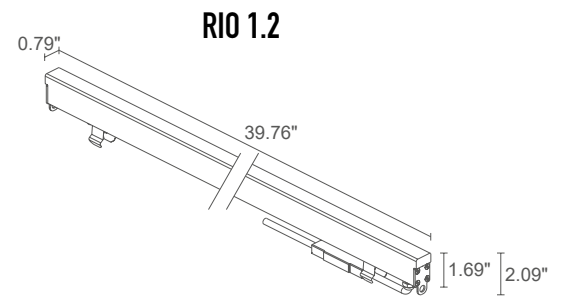

POWER / POWER SUPPLY	12W 24VDC white light 39.76" 17W 24VDC RGB light 39.76"
MODEL NO.	RE1200 ■ D B
LED COLOR	F - 2600K 5 - 2800K 9 - 3700K 6 - RGB
OPTICS	diffuse
LUMEN OUTPUT AT SOURCE	1344 lm (2800K) RGB 280 lm: (R) 60 lm, (G) 180 lm, (B) 40 lm
DELIVERED LUMEN OUTPUT	280 lm (2800K) RGB 200 lm: (R) 44 lm, (G) 128 lm, (B) 28 lm
NO. AND TYPE OF LED	96 SMD low-power LEDs 3-step MacAdam RGB: SMD full-color LED 50,000h L95 B10 (Ta 25°C)
MATERIAL	body in PMMA lens in opal PMMA end caps in AISI 316L stainless steel
POWER SUPPLY UNIT	remote power supply required, not included
POWER CABLES	includes 4.92' neoprene cable H05RN-F 2x0.01"/0.03" Ø0.25" RGB: includes 4.92' FEP+PCP cable (equivalent to H05RN-F) 4x0.02"/0.02" Ø0.25"
MOUNTING	recessed (ceiling, wall, ground)
ACCESSORIES	see accessories page
NOTES	underwater version: Rio Sub 1 non-standard lengths available on request