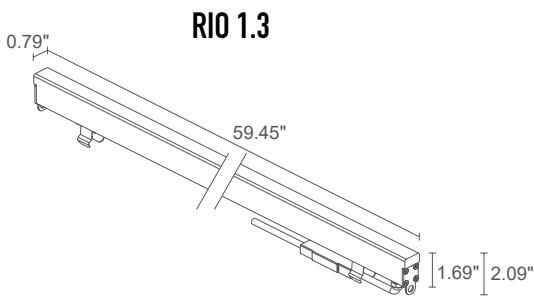

RIO 1

18W 24VDC white light 20.08"
26W 24VDC RGB light 20.08"
RE1300 ■ **D B**

- **F** - 2600K
- **5** - 2800K
- **9** - 3700K
- **6** - RGB

diffuse

2016 lm (2800K)
RGB 420 lm: (R) 90 lm, (G) 270 lm, (B) 60 lm

420 lm (2800K)
RGB 300 lm: (R) 66 lm, (G) 192 lm, (B) 42 lm

144 SMD low-power LEDs
3-step MacAdam
RGB: SMD full-color LED
50,000h L95 B10 (Ta 25°C)

body in PMMA
lens in opal PMMA
end caps in AISI 316L stainless steel

remote power supply required, not included

includes 4.92' neoprene cable
H05RN-F 2x0.01"/0.03" Ø0.25"
RGB: includes 4.92' FEP+PCP cable
(equivalent to H05RN-F) 4x0.02"/0.02" Ø0.25"

recessed (ceiling, wall, ground)

see accessories page

underwater version: Rio Sub 1
non-standard lengths available on request

24W 24VDC white light 79.13"
34W 24VDC RGB light 79.13"
RE1400 ■ **D B**

- **F** - 2600K
- **5** - 2800K
- **9** - 3700K
- **6** - RGB

diffuse

2688 lm (2800K)
RGB 560 lm: (R) 120 lm, (G) 360 lm (B) 80 lm

560 lm (2800K)
RGB 400 lm: (R) 88 lm, (G) 256 lm, (B) 56 lm

192 SMD low-power LEDs
3-step MacAdam
RGB: SMD full-color LED
50,000h L95 B10 (Ta 25°C)

body in PMMA
lens in opal PMMA
end caps in AISI 316L stainless steel

remote power supply required, not included

includes 4.92' neoprene cable
H05RN-F 2x0.01"/0.03" Ø0.25"
RGB: includes 4.92' FEP+PCP cable
(equivalent to H05RN-F) 4x0.02"/0.02" Ø0.25"

recessed (ceiling, wall, ground)

see accessories page

underwater version: Rio Sub 1
non-standard lengths available on request