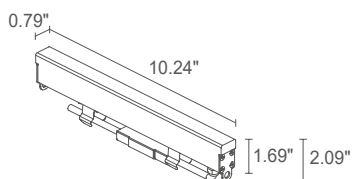

RIO 1

RIO 1.0

RIO 1.1

POWER / POWER SUPPLY	3W 24VDC white light 10.24" 4.5W 24VDC RGB light 10.24"
MODEL NO.	RE1000 ■ D B
LED COLOR	F - 2600K 5 - 2800K 9 - 3700K 6 - RGB
OPTICS	diffuse
LUMEN OUTPUT AT SOURCE	336 lm (2800K) RGB: 70 lm, R: 15 lm G: 45 lm B: 10 lm
DELIVERED LUMEN OUTPUT	70 lm (2800K) RGB 50 lm: (R) 11 lm, (G) 32 lm, (B) 7 lm
NO. AND TYPE OF LED	24 SMD low-power LEDs 3-step MacAdam RGB: SMD full-color LED 50,000h L95 B10 (Ta 25°C)
MATERIAL	body in PMMA lens in opal PMMA end caps in AISI 316L stainless steel
POWER SUPPLY UNIT	remote power supply required, not included
POWER CABLES	includes 4.92' neoprene cable H05RN-F 2x0.01"/0.03" Ø0.25" RGB: includes 4.92' FEP+PCP cable (equivalent to H05RN-F) 4x0.02"/0.02" Ø0.25"
MOUNTING	recessed (ceiling, wall, ground)
ACCESSORIES	see accessories page
NOTES	underwater version: Rio Sub 1 non-standard lengths available on request

POWER / POWER SUPPLY	6W 24VDC white light 20.08" 8.5W 24VDC RGB light 20.08"
MODEL NO.	RE1100 ■ D B
LED COLOR	F - 2600K 5 - 2800K 9 - 3700K 6 - RGB
OPTICS	diffuse
LUMEN OUTPUT AT SOURCE	672 lm (2800K) RGB 140 lm: (R) 30 lm, (G) 90 lm, (B) 20 lm
DELIVERED LUMEN OUTPUT	140 lm (2800K) RGB 100 lm: (R) 22 lm, (G) 64 lm, (B) 14 lm
NO. AND TYPE OF LED	48 SMD low-power LEDs 3-step MacAdam RGB: SMD full-color LED 50,000h L95 B10 (Ta 25°C)
MATERIAL	body in PMMA lens in opal PMMA end caps in AISI 316L stainless steel
POWER SUPPLY UNIT	remote power supply required, not included
POWER CABLES	includes 4.92' neoprene cable H05RN-F 2x0.01"/0.03" Ø0.25" RGB: includes 4.92' FEP+PCP cable (equivalent to H05RN-F) 4x0.02"/0.02" Ø0.25"
MOUNTING	recessed (ceiling, wall, ground)
ACCESSORIES	see accessories page
NOTES	underwater version: Rio Sub 1, p. 684 non-standard lengths available on request