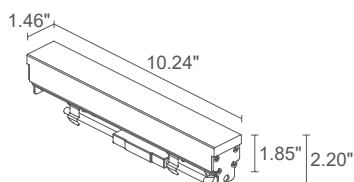

< RIO 2
2800K, 19W/m, version with customized lengths
Project by / AWP
Light planning by / 8'18"
Jardins de l'Arche, Paris, France

RIO 2

RIO 2.0

RIO 2.1

POWER / POWER SUPPLY	5W 24VDC white light 10.24" 4.5W 24VDC RGB light 10.24"
MODEL NO.	RE2000 ■ D B
LED COLOR	F - 2600K 5 - 2800K 9 - 3700K 6 - RGB
OPTICS	diffuse
LUMEN OUTPUT AT SOURCE	528 lm (2800K) RGB 70 lm: (R) 15 lm, (G) 45 lm, (B) 10 lm
DELIVERED LUMEN OUTPUT	145 lm (2800K) RGB 50 lm: (R) 11 lm, (G) 32 lm, (B) 7 lm
NO. AND TYPE OF LED	48 SMD low-power LEDs 3-step MacAdam RGB: SMD full-color LED 50,000h L95 B10 (Ta 25°C)
MATERIAL	body in PMMA lens in opal PMMA end caps in AISI 316L stainless steel
POWER SUPPLY UNIT	remote power supply required, not included
POWER CABLES	includes 4.92' neoprene cable H05RN-F 2x0.01"/0.03" Ø0.25" RGB: includes 1.5 m FEP+PCP cable (equivalent to H05RN-F) 4x0.02"/0.02" Ø0.25"
MOUNTING	recessed (ceiling, wall, ground)
ACCESSORIES	see accessories page
NOTES	underwater version: Rio Sub 2 non-standard lengths available on request