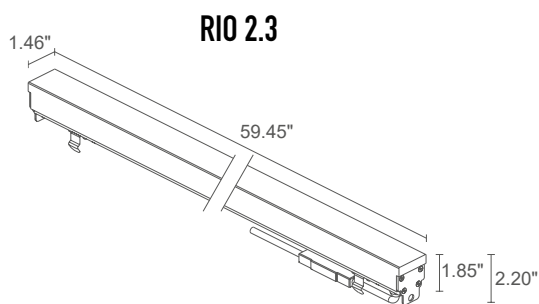

RIO 2

29W 24VDC white light 59.45"
26W 24VDC RGB light 59.45"
RE2300 ■ D B

38W 24VDC white light 79.13"
34W 24VDC RGB light 79.13"
RE2400 ■ D B

■ F - 2600K
5 - 2800K
9 - 3700K
6 - RGB

■ F - 2600K
5 - 2800K
9 - 3700K
6 - RGB

diffuse

diffuse

3168 lm (2800K)
RGB 420 lm: (R) 90 lm, (G) 270 lm, (B) 60 lm

4224 lm (2800K)
RGB 560 lm: (R) 120 lm, (G) 360 lm, (B) 80 lm

870 lm (2800K)
RGB 300 lm: (R) 66 lm, (G) 192 lm, (B) 42 lm

1160 lm (2800K)
RGB 400 lm: (R) 88 lm, (G) 256 lm, (B) 56 lm

288 SMD low-power LEDs
3-step MacAdam
RGB: SMD full-color LED
50,000h L95 B10 (Ta 25°C)

384 SMD low-power LEDs
3-step MacAdam
RGB: SMD full-color LED
50,000h L95 B10 (Ta 25°C)

body in PMMA
lens in opal PMMA
end caps in AISI 316L stainless steel

body in PMMA
lens in opal PMMA
end caps in AISI 316L stainless steel

remote power supply required, not included

remote power supply required, not included

includes 4.92' neoprene cable
H05RN-F 2x0.01"/0.03" Ø0.25"
RGB: includes 4.92' FEP+PCP cable
(equivalent to H05RN-F) 4x0.02"/0.02" Ø0.25"

includes 4.92' neoprene cable
H05RN-F 2x0.01"/0.03" Ø0.25"
RGB: includes 4.92' FEP+PCP cable
(equivalent to H05RN-F) 4x0.02"/0.02" Ø0.25"

recessed (ceiling, wall, ground)

recessed (ceiling, wall, ground)

see accessories page

see accessories page

underwater version: Rio Sub 2
non-standard lengths available on request

underwater version: Rio Sub 2
non-standard lengths available on request