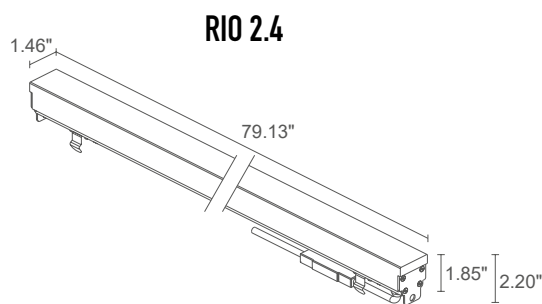

RIO 2

29W 24VDC white light 59.45"
26W 24VDC RGB light 59.45"
RE2300 ■ D B

38W 24VDC white light 79.13"
34W 24VDC RGB light 79.13"
RE2400 ■ D B

■ F - 2600K
5 - 2800K
9 - 3700K
6 - RGB

■ F - 2600K
5 - 2800K
9 - 3700K
6 - RGB

diffuse

diffuse

3168 lm (2800K)
RGB 420 lm: (R) 90 lm, (G) 270 lm, (B) 60 lm

4224 lm (2800K)
RGB 560 lm: (R) 120 lm, (G) 360 lm, (B) 80 lm

870 lm (2800K)
RGB 300 lm: (R) 66 lm, (G) 192 lm, (B) 42 lm

1160 lm (2800K)
RGB 400 lm: (R) 88 lm, (G) 256 lm, (B) 56 lm

288 SMD low-power LEDs
3-step MacAdam
RGB: SMD full-color LED
50,000h L95 B10 (Ta 25°C)

384 SMD low-power LEDs
3-step MacAdam
RGB: SMD full-color LED
50,000h L95 B10 (Ta 25°C)

body in PMMA
lens in opal PMMA
end caps in AISI 316L stainless steel

body in PMMA
lens in opal PMMA
end caps in AISI 316L stainless steel

remote power supply required, not included

remote power supply required, not included

includes 4.92' neoprene cable
H05RN-F 2x0.01"/0.03" Ø0.25"
RGB: includes 4.92' FEP+PCP cable
(equivalent to H05RN-F) 4x0.02"/0.02" Ø0.25"

includes 4.92' neoprene cable
H05RN-F 2x0.01"/0.03" Ø0.25"
RGB: includes 4.92' FEP+PCP cable
(equivalent to H05RN-F) 4x0.02"/0.02" Ø0.25"

recessed (ceiling, wall, ground)

recessed (ceiling, wall, ground)

see accessories page

see accessories page

underwater version: Rio Sub 2
non-standard lengths available on request

underwater version: Rio Sub 2
non-standard lengths available on request