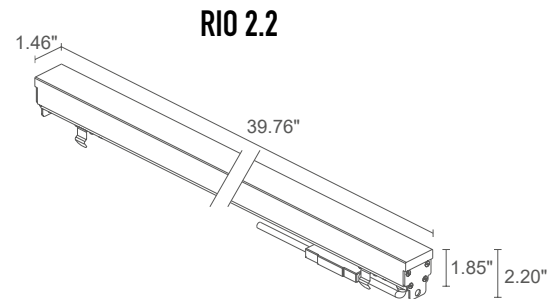

POWER / POWER SUPPLY	19W 24VDC white light 39.76" 17W 24VDC RGB light 39.76"
MODEL NO.	RE2200 ■ D B
LED COLOR	F - 2600K 5 - 2800K 9 - 3700K 6 - RGB
OPTICS	diffuse
LUMEN OUTPUT AT SOURCE	2112 lm (2800K) RGB 280 lm: (R) 60 lm, (G) 180 lm, (B) 40 lm
DELIVERED LUMEN OUTPUT	580 lm (2800K) RGB 200 lm: (R) 44 lm, (G) 128 lm, (B) 28 lm
NO. AND TYPE OF LED	192 SMD low-power LEDs 3-step MacAdam RGB: SMD full-color LED 50,000h L95 B10 (Ta 25°C)
MATERIAL	body in PMMA lens in opal PMMA end caps in AISI 316L stainless steel
POWER SUPPLY UNIT	not included, see p. 156
POWER CABLES	includes 4.92' neoprene cable H05RN-F 2x0.01"/0.03" Ø0.25" RGB: includes 1.5 m FEP+PCP cable (equivalent to H05RN-F) 4x0.02"/0.02" Ø0.25"
MOUNTING	recessed (ceiling, wall, ground)
ACCESSORIES	see accessories page
NOTES	underwater version: Rio Sub 2 non-standard lengths available on request