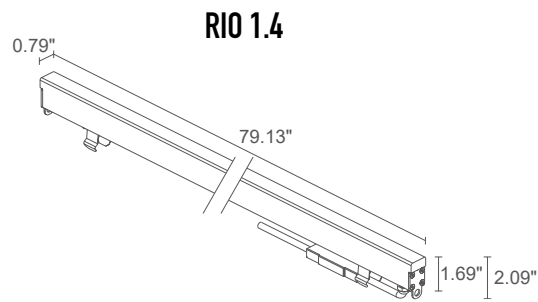

RIO 1

18W 24VDC white light 20.08"
26W 24VDC RGB light 20.08"
RE1300 ■ **D B**

- **F** - 2600K
- **5** - 2800K
- **9** - 3700K
- **6** - RGB

diffuse

2016 lm (2800K)
RGB 420 lm: (R) 90 lm, (G) 270 lm, (B) 60 lm

420 lm (2800K)
RGB 300 lm: (R) 66 lm, (G) 192 lm, (B) 42 lm

144 SMD low-power LEDs
3-step MacAdam
RGB: SMD full-color LED
50,000h L95 B10 (Ta 25°C)

body in PMMA
lens in opal PMMA
end caps in AISI 316L stainless steel

remote power supply required, not included

includes 4.92' neoprene cable
H05RN-F 2x0.01"/0.03" Ø0.25"
RGB: includes 4.92' FEP+PCP cable
(equivalent to H05RN-F) 4x0.02"/0.02" Ø0.25"

recessed (ceiling, wall, ground)

see accessories page

underwater version: Rio Sub 1
non-standard lengths available on request

24W 24VDC white light 79.13"
34W 24VDC RGB light 79.13"
RE1400 ■ **D B**

- **F** - 2600K
- **5** - 2800K
- **9** - 3700K
- **6** - RGB

diffuse

2688 lm (2800K)
RGB 560 lm: (R) 120 lm, (G) 360 lm (B) 80 lm

560 lm (2800K)
RGB 400 lm: (R) 88 lm, (G) 256 lm, (B) 56 lm

192 SMD low-power LEDs
3-step MacAdam
RGB: SMD full-color LED
50,000h L95 B10 (Ta 25°C)

body in PMMA
lens in opal PMMA
end caps in AISI 316L stainless steel

remote power supply required, not included

includes 4.92' neoprene cable
H05RN-F 2x0.01"/0.03" Ø0.25"
RGB: includes 4.92' FEP+PCP cable
(equivalent to H05RN-F) 4x0.02"/0.02" Ø0.25"

recessed (ceiling, wall, ground)

see accessories page

underwater version: Rio Sub 1
non-standard lengths available on request