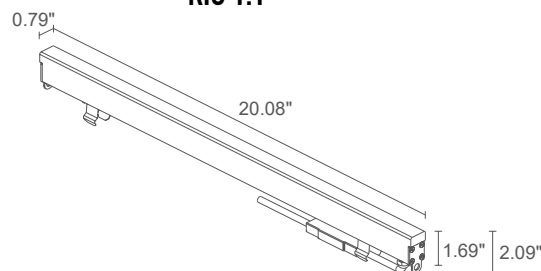

RIO 1.1

POWER / POWER SUPPLY	3W 24VDC white light 10.24" 4.5W 24VDC RGB light 10.24"
MODEL NO.	RE1000 ■ D B
LED COLOR	F - 2600K 5 - 2800K 9 - 3700K 6 - RGB
OPTICS	diffuse
LUMEN OUTPUT AT SOURCE	336 lm (2800K) RGB: 70 lm, R: 15 lm G: 45 lm B: 10 lm
DELIVERED LUMEN OUTPUT	70 lm (2800K) RGB 50 lm: (R) 11 lm, (G) 32 lm, (B) 7 lm
NO. AND TYPE OF LED	24 SMD low-power LEDs 3-step MacAdam RGB: SMD full-color LED 50,000h L95 B10 (Ta 25°C)
MATERIAL	body in PMMA lens in opal PMMA end caps in AISI 316L stainless steel
POWER SUPPLY UNIT	remote power supply required, not included
POWER CABLES	includes 4.92' neoprene cable H05RN-F 2x0.01"/0.03" Ø0.25" RGB: includes 4.92' FEP+PCP cable (equivalent to H05RN-F) 4x0.02"/0.02" Ø0.25"
MOUNTING	recessed (ceiling, wall, ground)
ACCESSORIES	see accessories page
NOTES	underwater version: Rio Sub 1 non-standard lengths available on request

POWER / POWER SUPPLY	6W 24VDC white light 20.08" 8.5W 24VDC RGB light 20.08"
MODEL NO.	RE1100 ■ D B
LED COLOR	F - 2600K 5 - 2800K 9 - 3700K 6 - RGB
OPTICS	diffuse
LUMEN OUTPUT AT SOURCE	672 lm (2800K) RGB 140 lm: (R) 30 lm, (G) 90 lm, (B) 20 lm
DELIVERED LUMEN OUTPUT	140 lm (2800K) RGB 100 lm: (R) 22 lm, (G) 64 lm, (B) 14 lm
NO. AND TYPE OF LED	48 SMD low-power LEDs 3-step MacAdam RGB: SMD full-color LED 50,000h L95 B10 (Ta 25°C)
MATERIAL	body in PMMA lens in opal PMMA end caps in AISI 316L stainless steel
POWER SUPPLY UNIT	remote power supply required, not included
POWER CABLES	includes 4.92' neoprene cable H05RN-F 2x0.01"/0.03" Ø0.25" RGB: includes 4.92' FEP+PCP cable (equivalent to H05RN-F) 4x0.02"/0.02" Ø0.25"
MOUNTING	recessed (ceiling, wall, ground)
ACCESSORIES	see accessories page
NOTES	underwater version: Rio Sub 1, p. 684 non-standard lengths available on request