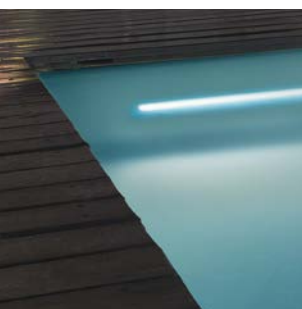

NON-STANDARD  
LENGTHS AVAILABLE  
ON REQUEST

RECESSED MOUNTING  
IN CEILING, WALL  
OR GROUND USING  
SPECIAL OUTER CASING  
AND INSTALLATION KIT

ALUMINUM  
OUTER CASING

STAINLESS STEEL  
OUTER CASING

ALUMINUM OUTER  
CASING FOR  
PLASTERBOARD