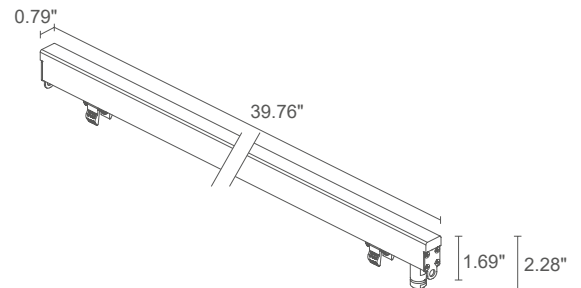

RIO SUB 1.2

POWER / POWER SUPPLY	6W 24VDC white light 20.08" 8.5W 24VDC RGB light 20.08"
MODEL NO.	RS1100 ■ D B
LED COLOR	F - 2600K 5 - 2800K 9 - 3700K 6 - RGB
OPTICS	diffuse
LUMEN OUTPUT AT SOURCE	672 lm (2800K) RGB 140 lm: (R) 30 lm, (G) 90 lm, (B) 20 lm
DELIVERED LUMEN OUTPUT	140 lm (2800K) RGB 100 lm: (R) 22 lm, (G) 64 lm, (B) 14 lm
NO. AND TYPE OF LED	48 low-power SMD LEDs 3-step MacAdam RGB: full-color SDM LEDs 50,000h L95 B10 (Ta 25°C)
MATERIAL	body in PMMA lens in opal PMMA end caps in AISI 316L stainless steel
POWER SUPPLY UNIT	remote power supply required, not included
POWER CABLES	includes 16.40' neoprene cable H05RN-F 2x1.00 Ø0.27" RGB: includes 16.40' FEP+PCP cable (equivalent to H05RN-F) 4x0.50/0.50 Ø0.25"
MOUNTING	recessed (wall, ground) max depth 32.81'