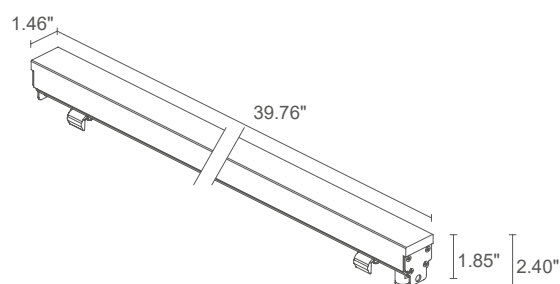

RIO SUB 2

RIO SUB 2.2

POWER / POWER SUPPLY	10W 24VDC white light 20.08" 8.5W 24VDC RGB light 20.08"
MODEL NO.	RS2100 ■ D B
LED COLOR	F - 2600K 5 - 2800K 9 - 3700K 6 - RGB
OPTICS	diffuse
LUMEN OUTPUT AT SOURCE	1056 lm (2800K) RGB 140 lm: (R) 30 lm, (G) 90 lm, (B) 20 lm
DELIVERED LUMEN OUTPUT	290 lm (2800K) RGB 100 lm: (R) 22 lm, (G) 64 lm, (B) 14 lm
NO. AND TYPE OF LED	96 low-power SMD LEDs 3-step MacAdam RGB: full-color SDM LEDs 50,000h L95 B10 (Ta 25°C)
MATERIAL	body in PMMA lens in opal PMMA end caps in AISI 316L stainless steel
POWER SUPPLY UNIT	remote power supply required, not included
POWER CABLES	includes 16.40' neoprene cable H05RN-F 2x1.00 Ø0.27" RGB: includes 16.40' FEP+PCP cable (equivalent to H05RN-F) 4x0.50/0.50 Ø0.25"
MOUNTING	recessed (wall, ground) max depth 32.81'

POWER / POWER SUPPLY	19W 24VDC white light 39.76" 17W 24VDC RGB light 39.76"
MODEL NO.	RS2200 ■ D B
LED COLOR	F - 2600K 5 - 2800K 9 - 3700K 6 - RGB
OPTICS	diffuse
LUMEN OUTPUT AT SOURCE	2112 lm (2800K) RGB 280 lm: (R) 60 lm, (G) 180 lm, (B) 40 lm
DELIVERED LUMEN OUTPUT	580 lm (2800K) RGB 200 lm: (R) 44 lm, (G) 128 lm, (B) 28 lm
NO. AND TYPE OF LED	192 low-power SMD LEDs 3-step MacAdam RGB: full-color SDM LEDs 50,000h L95 B10 (Ta 25°C)
MATERIAL	body in PMMA lens in opal PMMA end caps in AISI 316L stainless steel
POWER SUPPLY UNIT	remote power supply required, not included
POWER CABLES	includes 16.40' neoprene cable H05RN-F 2x1.00 Ø0.27" RGB: includes 16.40' FEP+PCP cable (equivalent to H05RN-F) 4x0.50/0.50 Ø0.25"
MOUNTING	recessed (wall, ground) max depth 32.81'