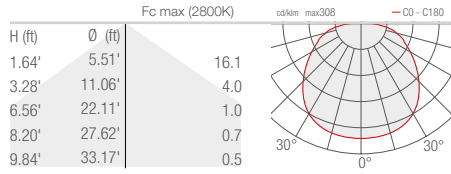

RIO SUB

UNDERWATER LINEAR PROFILES

RIO SUB 1.1

D - Diffuse

RIO SUB 2.1

D - Diffuse