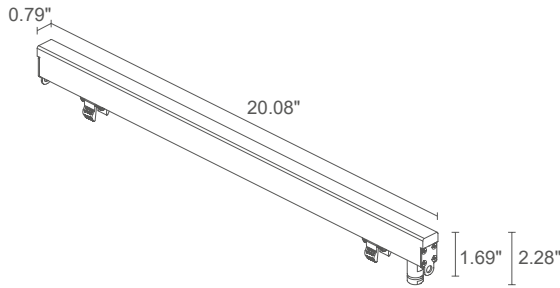

white light: 10W 24VDC
RGB light: 8.5W 24VDC

39.76"

RIO SUB 1.2

white light: 12W 24VDC
RGB light: 17W 24VDC

RIO SUB 2.2

white light: 19W 24VDC
RGB light: 17W 24VDC

RIO SUB 1

RIO SUB 1.1

RIO SUB 1.2

POWER / POWER SUPPLY	6W 24VDC white light 20.08" 8.5W 24VDC RGB light 20.08"
MODEL NO.	RS1100 ■ D B
LED COLOR	F - 2600K 5 - 2800K 9 - 3700K 6 - RGB
OPTICS	diffuse
LUMEN OUTPUT AT SOURCE	672 lm (2800K) RGB 140 lm: (R) 30 lm, (G) 90 lm, (B) 20 lm
DELIVERED LUMEN OUTPUT	140 lm (2800K) RGB 100 lm: (R) 22 lm, (G) 64 lm, (B) 14 lm
NO. AND TYPE OF LED	48 low-power SMD LEDs 3-step MacAdam RGB: full-color SDM LEDs 50,000h L95 B10 (Ta 25°C)
MATERIAL	body in PMMA lens in opal PMMA end caps in AISI 316L stainless steel
POWER SUPPLY UNIT	remote power supply required, not included
POWER CABLES	includes 16.40' neoprene cable H05RN-F 2x1.00 Ø0.27" RGB: includes 16.40' FEP+PCP cable (equivalent to H05RN-F) 4x0.50/0.50 Ø0.25"
MOUNTING	recessed (wall, ground) max depth 32.81'