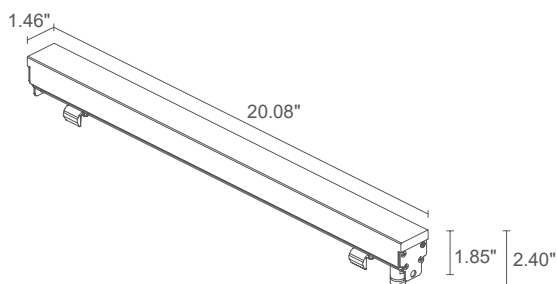

RIO SUB 2

POWER / POWER SUPPLY	10W 24VDC white light 20.08" 8.5W 24VDC RGB light 20.08"
MODEL NO.	RS2100 ■ D B
LED COLOR	F - 2600K 5 - 2800K 9 - 3700K 6 - RGB
OPTICS	diffuse
LUMEN OUTPUT AT SOURCE	1056 lm (2800K) RGB 140 lm: (R) 30 lm, (G) 90 lm, (B) 20 lm
DELIVERED LUMEN OUTPUT	290 lm (2800K) RGB 100 lm: (R) 22 lm, (G) 64 lm, (B) 14 lm
NO. AND TYPE OF LED	96 low-power SMD LEDs 3-step MacAdam RGB: full-color SDM LEDs 50,000h L95 B10 (Ta 25°C)
MATERIAL	body in PMMA lens in opal PMMA end caps in AISI 316L stainless steel
POWER SUPPLY UNIT	remote power supply required, not included
POWER CABLES	includes 16.40' neoprene cable H05RN-F 2x1.00 Ø0.27" RGB: includes 16.40' FEP+PCP cable (equivalent to H05RN-F) 4x0.50/0.50 Ø0.25"
MOUNTING	recessed (wall, ground) max depth 32.81'

POWER / POWER SUPPLY	19W 24VDC white light 39.76" 17W 24VDC RGB light 39.76"
MODEL NO.	RS2200 ■ D B
LED COLOR	F - 2600K 5 - 2800K 9 - 3700K 6 - RGB
OPTICS	diffuse
LUMEN OUTPUT AT SOURCE	2112 lm (2800K) RGB 280 lm: (R) 60 lm, (G) 180 lm, (B) 40 lm
DELIVERED LUMEN OUTPUT	580 lm (2800K) RGB 200 lm: (R) 44 lm, (G) 128 lm, (B) 28 lm
NO. AND TYPE OF LED	192 low-power SMD LEDs 3-step MacAdam RGB: full-color SDM LEDs 50,000h L95 B10 (Ta 25°C)
MATERIAL	body in PMMA lens in opal PMMA end caps in AISI 316L stainless steel
POWER SUPPLY UNIT	remote power supply required, not included
POWER CABLES	includes 16.40' neoprene cable H05RN-F 2x1.00 Ø0.27" RGB: includes 16.40' FEP+PCP cable (equivalent to H05RN-F) 4x0.50/0.50 Ø0.25"
MOUNTING	recessed (wall, ground) max depth 32.81'