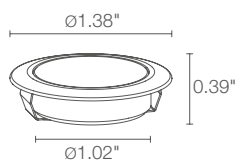

LED TECH 0.20 lbs IP44

MODEL NO.	1W 220mA SM1011 D C Chrome SM1011 D P Pearl chrome
LED COLOR	F - 2700K 5 - 3000K 9 - 4000K 0 - 5000K 1 - blue
OPTICS	diffuse
LUMEN OUTPUT AT SOURCE	75 lm (3000K, 220mA)
DELIVERED LUMEN OUTPUT	37 lm (3000K, 220mA)
NO. AND TYPE OF LEDS	1 power LED
MATERIAL	body and trim in anodized aluminum lens in opal polycarbonate
POWER SUPPLY UNIT	remote power supply required, not included
WIRING	series
MOUNTING	recessed (ceiling, wall, floor)

PHOTOMETRIC DATA