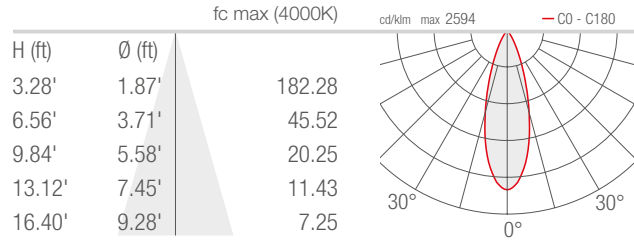

TECHNICAL DATA

Wattage / Input	20W (24VDC)
Power Supply	Remote, not included. See page 2.
Construction	Body: Die-Cast Aluminum Lens: Tempered, Serigraphed Extra-Clear Glass Cable Length: 4.92'
CCT	RGBW (4000K)
CRI	>80
Delivered Lumens	756 lm: (R) 118 lm, (G) 209 lm, (B) 84 lm, (W) 345 lm
Efficacy	37.8 lm/W (32°)
Optics	5 Standard (see below)
Finishes	4 Standard, Custom RAL (see below)
Fixture Dimensions	2.28" l x 4.84" w x 10.00" h
Fixture Weight	3.46 lbs
LED Source	4 LED RGBW groups
Lumen Maintenance	L90, B10 >50,000hrs (Ta 25°C)
Operating Temp.	-4°F to +113°F
IP Rating	IP66
Impact Rating	IK06

Fixture Dimensions

ORDERING INFORMATION

Example: SR22007ME. Accessories / Power Supplies ordered separately.

SR2200	7		
Model No.	CCT	Optics	Finish
SR2200	7 - RGBW	S - 21° M - 32° L - 58° W - 30° x 60° X - 60° x 30°	E - White F - Gray H - Anthracite T - Cor-ten C - Custom RAL <i>(Consult factory for "C")</i>

On request the finish can match the fixture

Job Name/Date:

Fixture Type Designation:

PHOTOMETRIC DATA

Note all Photometry is 3000K

S - 21°

M - 32°

L - 58°

W - 30°x60°

X - 60°x30°

Job Name/Date:

Fixture Type Designation: