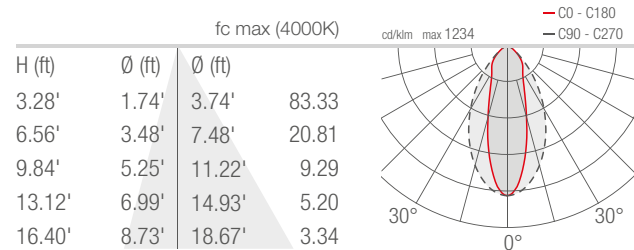

TECHNICAL DATA

Wattage / Input	20W (24VDC)
Power Supply	Remote, not included. See page 2.
Construction	Body: Die-Cast Aluminum Lens: Tempered, Serigraphed Extra-Clear Glass Cable Length: 4.92'
CCT	RGBW (4000K)
CRI	>80
Delivered Lumens	756 lm: (R) 118 lm, (G) 209 lm, (B) 84 lm, (W) 345 lm
Efficacy	37.8 lm/W (32°)
Optics	5 Standard (see below)
Finishes	4 Standard, Custom RAL (see below)
Fixture Dimensions	2.28" l x 4.84" w x 10.00" h
Fixture Weight	3.46 lbs
LED Source	4 LED RGBW groups
Lumen Maintenance	L90, B10 >50,000hrs (Ta 25°C)
Operating Temp.	-4°F to +113°F
IP Rating	IP66
Impact Rating	IK06

Fixture Dimensions

ORDERING INFORMATION

Example: SR22007ME. Accessories / Power Supplies ordered separately.

SR2200	7		
Model No.	CCT	Optics	Finish
SR2200	7 - RGBW	S - 21° M - 32° L - 58° W - 30° x 60° X - 60° x 30°	E - White F - Gray H - Anthracite T - Cor-ten C - Custom RAL <i>(Consult factory for "C")</i>

On request the finish can match the fixture

Job Name/Date:

Fixture Type Designation:

PHOTOMETRIC DATA

Note all Photometry is 3000K

S - 21°

M - 32°

L - 58°

W - 30°x60°

X - 60°x30°

Job Name/Date:

Fixture Type Designation: