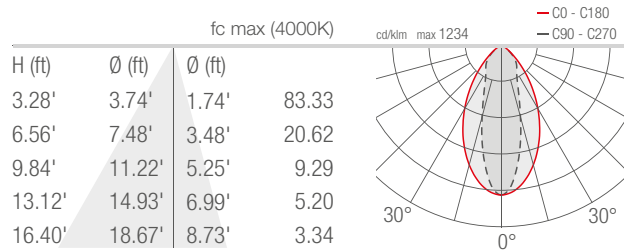

TECHNICAL DATA

Wattage / Input	20W (24VDC)
Power Supply	Remote, not included. See page 2.
Construction	Body: Die-Cast Aluminum Lens: Tempered, Serigraphed Extra-Clear Glass Cable Length: 4.92'
CCT	RGBW (4000K)
CRI	>80
Delivered Lumens	756 lm: (R) 118 lm, (G) 209 lm, (B) 84 lm, (W) 345 lm
Efficacy	37.8 lm/W (32°)
Optics	5 Standard (see below)
Finishes	4 Standard, Custom RAL (see below)
Fixture Dimensions	2.28" l x 4.84" w x 10.00" h
Fixture Weight	3.46 lbs
LED Source	4 LED RGBW groups
Lumen Maintenance	L90, B10 >50,000hrs (Ta 25°C)
Operating Temp.	-4°F to +113°F
IP Rating	IP66
Impact Rating	IK06

Fixture Dimensions

ORDERING INFORMATION

Example: SR22007ME. Accessories / Power Supplies ordered separately.

SR2200	7		
Model No.	CCT	Optics	Finish
SR2200	7 - RGBW	S - 21° M - 32° L - 58° W - 30° x 60° X - 60° x 30°	E - White F - Gray H - Anthracite T - Cor-ten C - Custom RAL <i>(Consult factory for "C")</i>

On request the finish can match the fixture

Job Name/Date:

Fixture Type Designation:

PHOTOMETRIC DATA

Note all Photometry is 3000K

S - 21°

M - 32°

L - 58°

W - 30°x60°

X - 60°x30°

Job Name/Date:

Fixture Type Designation: