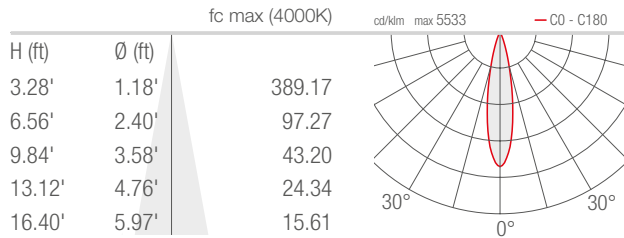

TECHNICAL DATA

Wattage / Input	20W (24VDC)
Power Supply	Remote, not included. See page 2.
Construction	Body: Die-Cast Aluminum Lens: Tempered, Serigraphed Extra-Clear Glass Cable Length: 4.92'
CCT	RGBW (4000K)
CRI	>80
Delivered Lumens	756 lm: (R) 118 lm, (G) 209 lm, (B) 84 lm, (W) 345 lm
Efficacy	37.8 lm/W (32°)
Optics	5 Standard (see below)
Finishes	4 Standard, Custom RAL (see below)
Fixture Dimensions	2.28" l x 4.84" w x 10.00" h
Fixture Weight	3.46 lbs
LED Source	4 LED RGBW groups
Lumen Maintenance	L90, B10 >50,000hrs (Ta 25°C)
Operating Temp.	-4°F to +113°F
IP Rating	IP66
Impact Rating	IK06

Fixture Dimensions

ORDERING INFORMATION

Example: SR22007ME. Accessories / Power Supplies ordered separately.

SR2200	7		
Model No.	CCT	Optics	Finish
SR2200	7 - RGBW	S - 21° M - 32° L - 58° W - 30° x 60° X - 60° x 30°	E - White F - Gray H - Anthracite T - Cor-ten C - Custom RAL <i>(Consult factory for "C")</i>

On request the finish can match the fixture

Job Name/Date:

Fixture Type Designation:

PHOTOMETRIC DATA

Note all Photometry is 3000K

S - 21°

M - 32°

L - 58°

W - 30°x60°

X - 60°x30°

Job Name/Date:

Fixture Type Designation: