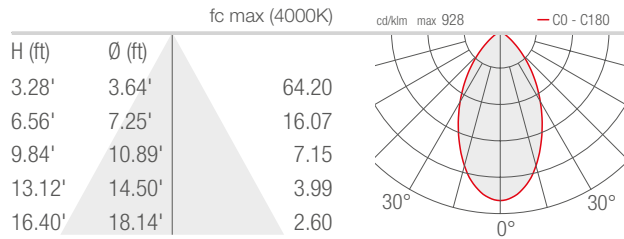

TECHNICAL DATA

Wattage / Input	20W (24VDC)
Power Supply	Remote, not included. See page 2.
Construction	Body: Die-Cast Aluminum Lens: Tempered, Serigraphed Extra-Clear Glass Cable Length: 4.92'
CCT	RGBW (4000K)
CRI	>80
Delivered Lumens	756 lm: (R) 118 lm, (G) 209 lm, (B) 84 lm, (W) 345 lm
Efficacy	37.8 lm/W (32°)
Optics	5 Standard (see below)
Finishes	4 Standard, Custom RAL (see below)
Fixture Dimensions	2.28" l x 4.84" w x 10.00" h
Fixture Weight	3.46 lbs
LED Source	4 LED RGBW groups
Lumen Maintenance	L90, B10 >50,000hrs (Ta 25°C)
Operating Temp.	-4°F to +113°F
IP Rating	IP66
Impact Rating	IK06

Fixture Dimensions

ORDERING INFORMATION

Example: SR22007ME. Accessories / Power Supplies ordered separately.

SR2200	7		
Model No.	CCT	Optics	Finish
SR2200	7 - RGBW	S - 21° M - 32° L - 58° W - 30° x 60° X - 60° x 30°	E - White F - Gray H - Anthracite T - Cor-ten C - Custom RAL <i>(Consult factory for "C")</i>

On request the finish can match the fixture

Job Name/Date:

Fixture Type Designation:

PHOTOMETRIC DATA

Note all Photometry is 3000K

S - 21°

M - 32°

L - 58°

W - 30°x60°

X - 60°x30°

Job Name/Date:

Fixture Type Designation: