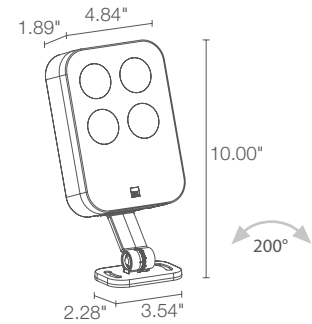

Siri is a line of spotlights for indoor and outdoor applications with outstanding design featuring rounded angles. The scaled and adjustable bracket allows multiple installations on ceiling, wall, and floor.

TECHNICAL DATA

Wattage / Input	20W (24VDC)
Power Supply	Remote, not included. See page 2.
Construction	Body: Die-Cast Aluminum Lens: Tempered, Serigraphed Extra-Clear Glass Cable Length: 4.92'
CCT	RGBW (4000K)
CRI	>80
Delivered Lumens	756 lm: (R) 118 lm, (G) 209 lm, (B) 84 lm, (W) 345 lm
Efficacy	37.8 lm/W (32°)
Optics	5 Standard (see below)
Finishes	4 Standard, Custom RAL (see below)
Fixture Dimensions	2.28" l x 4.84" w x 10.00" h
Fixture Weight	3.46 lbs
LED Source	4 LED RGBW groups
Lumen Maintenance	L90, B10 >50,000hrs (Ta 25°C)
Operating Temp.	-4°F to +113°F
IP Rating	IP66
Impact Rating	IK06

Fixture Dimensions

ORDERING INFORMATION

Example: SR22007ME. Accessories / Power Supplies ordered separately.

SR2200	7		
Model No.	CCT	Optics	Finish
SR2200	7 - RGBW	S - 21° M - 32° L - 58° W - 30° x 60° X - 60° x 30°	E - White F - Gray H - Anthracite T - Cor-ten C - Custom RAL <i>(Consult factory for "C")</i>

W - 30°x60°

X - 60°x30°

Job Name/Date:

Fixture Type Designation: