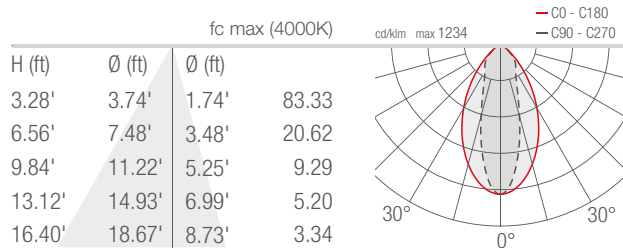

TECHNICAL DATA

Wattage / Input	20W (24VDC)
Power Supply	Remote, not included. See page 2.
Construction	Body: Die-Cast Aluminum Lens: Tempered, Serigraphed Extra-Clear Glass Cable Length: 4.92'
CCT	RGBW (4000K)
CRI	>80
Delivered Lumens	756 lm: (R) 118 lm, (G) 209 lm, (B) 84 lm, (W) 345 lm
Efficacy	37.8 lm/W (32°)
Optics	5 Standard (see below)
Finishes	4 Standard, Custom RAL (see below)
Fixture Dimensions	3.11" l x 5.31" w x 11.30" h
Fixture Weight	4.21 lbs
LED Source	4 LED RGBW groups
Lumen Maintenance	L90, B10 >50,000hrs (Ta 25°C)
Operating Temp.	-4°F to +113°F
IP Rating	IP66
Impact Rating	IK06

Fixture Dimensions

ORDERING INFORMATION

Example: SR23007ME. Accessories / Power Supplies ordered separately.

SR2300	7		
Model No.	CCT	Optics	Finish
SR2300	7 - RGBW	S - 21° M - 32° L - 58° W - 30° x 60° X - 60° x 30°	E - White F - Gray H - Anthracite T - Cor-ten C - Custom RAL (Consult factory for "C")

Note all Photometry is 3000K

S - 21°

M - 32°

L - 58°

W - 30°x60°

X - 60°x30°

Job Name/Date:

Fixture Type Designation: