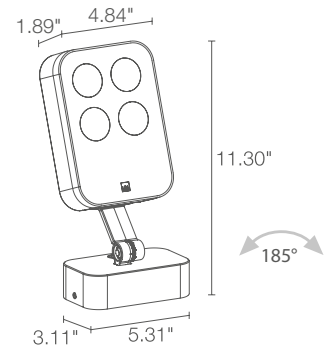

Siri is a line of spotlights for indoor and outdoor applications with outstanding design featuring rounded angles. The scaled and adjustable bracket allows multiple installations on ceiling, wall, and floor.

TECHNICAL DATA

Wattage / Input	20W (24VDC)
Power Supply	Remote, not included. See page 2.
Construction	Body: Die-Cast Aluminum Lens: Tempered, Serigraphed Extra-Clear Glass Cable Length: 4.92'
CCT	RGBW (4000K)
CRI	>80
Delivered Lumens	756 lm: (R) 118 lm, (G) 209 lm, (B) 84 lm, (W) 345 lm
Efficacy	37.8 lm/W (32°)
Optics	5 Standard (see below)
Finishes	4 Standard, Custom RAL (see below)
Fixture Dimensions	3.11" l x 5.31" w x 11.30" h
Fixture Weight	4.21 lbs
LED Source	4 LED RGBW groups
Lumen Maintenance	L90, B10 >50,000hrs (Ta 25°C)
Operating Temp.	-4°F to +113°F
IP Rating	IP66
Impact Rating	IK06

Fixture Dimensions

ORDERING INFORMATION

Example: SR23007ME. Accessories / Power Supplies ordered separately.

SR2300	7		
Model No.	CCT	Optics	Finish
SR2300	7 - RGBW	S - 21° M - 32° L - 58° W - 30° x 60° X - 60° x 30°	E - White F - Gray H - Anthracite T - Cor-ten C - Custom RAL (Consult factory for "C")

Note all Photometry is 3000K

S - 21°

M - 32°

L - 58°

W - 30°x60°

X - 60°x30°

Job Name/Date:

Fixture Type Designation: