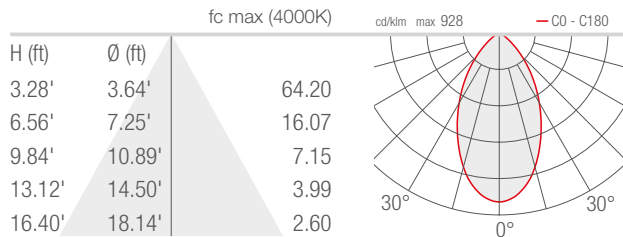

TECHNICAL DATA

Wattage / Input	20W (24VDC)
Power Supply	Remote, not included. See page 2.
Construction	Body: Die-Cast Aluminum Lens: Tempered, Serigraphed Extra-Clear Glass Cable Length: 4.92'
CCT	RGBW (4000K)
CRI	>80
Delivered Lumens	756 lm: (R) 118 lm, (G) 209 lm, (B) 84 lm, (W) 345 lm
Efficacy	37.8 lm/W (32°)
Optics	5 Standard (see below)
Finishes	4 Standard, Custom RAL (see below)
Fixture Dimensions	3.11" l x 5.31" w x 11.30" h
Fixture Weight	4.21 lbs
LED Source	4 LED RGBW groups
Lumen Maintenance	L90, B10 >50,000hrs (Ta 25°C)
Operating Temp.	-4°F to +113°F
IP Rating	IP66
Impact Rating	IK06

Fixture Dimensions

ORDERING INFORMATION

Example: SR23007ME. Accessories / Power Supplies ordered separately.

SR2300	7		
Model No.	CCT	Optics	Finish
SR2300	7 - RGBW	S - 21° M - 32° L - 58° W - 30° x 60° X - 60° x 30°	E - White F - Gray H - Anthracite T - Cor-ten C - Custom RAL (Consult factory for "C")

Note all Photometry is 3000K

S - 21°

M - 32°

L - 58°

W - 30°x60°

X - 60°x30°

Job Name/Date:

Fixture Type Designation: