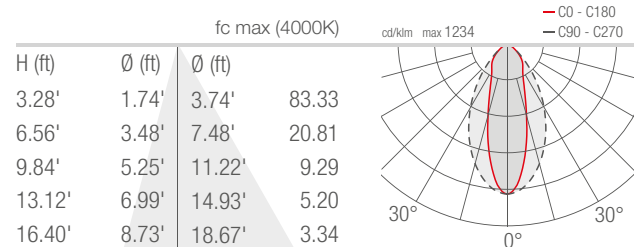

TECHNICAL DATA

Wattage / Input	20W (24VDC)
Power Supply	Remote, not included. See page 2.
Construction	Body: Die-Cast Aluminum Lens: Tempered, Serigraphed Extra-Clear Glass Cable Length: 4.92'
CCT	RGBW (4000K)
CRI	>80
Delivered Lumens	756 lm: (R) 118 lm, (G) 209 lm, (B) 84 lm, (W) 345 lm
Efficacy	37.8 lm/W (32°)
Optics	5 Standard (see below)
Finishes	4 Standard, Custom RAL (see below)
Fixture Dimensions	3.11" l x 5.31" w x 11.30" h
Fixture Weight	4.21 lbs
LED Source	4 LED RGBW groups
Lumen Maintenance	L90, B10 >50,000hrs (Ta 25°C)
Operating Temp.	-4°F to +113°F
IP Rating	IP66
Impact Rating	IK06

Fixture Dimensions

ORDERING INFORMATION

Example: SR23007ME. Accessories / Power Supplies ordered separately.

SR2300	7		
Model No.	CCT	Optics	Finish
SR2300	7 - RGBW	S - 21° M - 32° L - 58° W - 30° x 60° X - 60° x 30°	E - White F - Gray H - Anthracite T - Cor-ten C - Custom RAL (Consult factory for "C")

Note all Photometry is 3000K

S - 21°

M - 32°

L - 58°

W - 30°x60°

X - 60°x30°

Job Name/Date:

Fixture Type Designation: