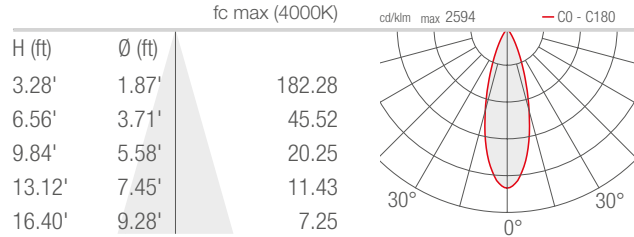

TECHNICAL DATA

Wattage / Input	20W (24VDC)
Power Supply	Remote, not included. See page 2.
Construction	Body: Die-Cast Aluminum Lens: Tempered, Serigraphed Extra-Clear Glass Cable Length: 4.92'
CCT	RGBW (4000K)
CRI	>80
Delivered Lumens	756 lm: (R) 118 lm, (G) 209 lm, (B) 84 lm, (W) 345 lm
Efficacy	37.8 lm/W (32°)
Optics	5 Standard (see below)
Finishes	4 Standard, Custom RAL (see below)
Fixture Dimensions	3.11" l x 5.31" w x 11.30" h
Fixture Weight	4.21 lbs
LED Source	4 LED RGBW groups
Lumen Maintenance	L90, B10 >50,000hrs (Ta 25°C)
Operating Temp.	-4°F to +113°F
IP Rating	IP66
Impact Rating	IK06

Fixture Dimensions

ORDERING INFORMATION

Example: SR23007ME. Accessories / Power Supplies ordered separately.

SR2300	7		
Model No.	CCT	Optics	Finish
SR2300	7 - RGBW	S - 21° M - 32° L - 58° W - 30° x 60° X - 60° x 30°	E - White F - Gray H - Anthracite T - Cor-ten C - Custom RAL (Consult factory for "C")

Note all Photometry is 3000K

S - 21°

M - 32°

L - 58°

W - 30°x60°

X - 60°x30°

Job Name/Date:

Fixture Type Designation: