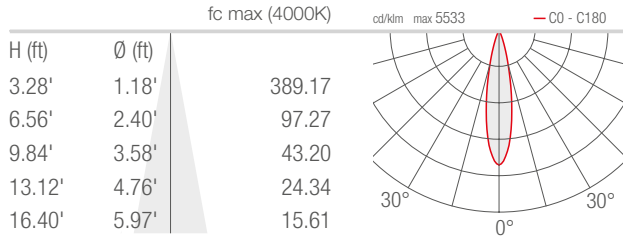

TECHNICAL DATA

Wattage / Input	20W (24VDC)
Power Supply	Remote, not included. See page 2.
Construction	Body: Die-Cast Aluminum Lens: Tempered, Serigraphed Extra-Clear Glass Cable Length: 4.92'
CCT	RGBW (4000K)
CRI	>80
Delivered Lumens	756 lm: (R) 118 lm, (G) 209 lm, (B) 84 lm, (W) 345 lm
Efficacy	37.8 lm/W (32°)
Optics	5 Standard (see below)
Finishes	4 Standard, Custom RAL (see below)
Fixture Dimensions	3.11" l x 5.31" w x 11.30" h
Fixture Weight	4.21 lbs
LED Source	4 LED RGBW groups
Lumen Maintenance	L90, B10 >50,000hrs (Ta 25°C)
Operating Temp.	-4°F to +113°F
IP Rating	IP66
Impact Rating	IK06

Fixture Dimensions

ORDERING INFORMATION

Example: SR23007ME. Accessories / Power Supplies ordered separately.

SR2300	7		
Model No.	CCT	Optics	Finish
SR2300	7 - RGBW	S - 21° M - 32° L - 58° W - 30° x 60° X - 60° x 30°	E - White F - Gray H - Anthracite T - Cor-ten C - Custom RAL (Consult factory for "C")

Note all Photometry is 3000K

S - 21°

M - 32°

L - 58°

W - 30°x60°

X - 60°x30°

Job Name/Date:

Fixture Type Designation: