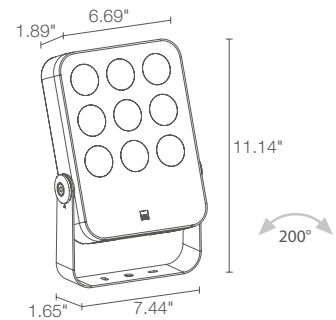

TECHNICAL DATA

Wattage / Input	33W (24VDC)
Power Supply	Remote, not included. See page 2.
Construction	Body: Die-Cast Aluminum Lens: Tempered, Serigraphed Extra-Clear Glass Cable Length: 4.92'
CCT	RGBW (4000K)
CRI	>80
Delivered Lumens	1532 lm: (R) 240 lm, (G) 423 lm, (B) 170 lm, (W) 699 lm (32°)
Efficacy	46.4 lm/W (32°)
Optics	5 Standard (see below)
Finishes	4 Standard, Custom RAL (see below)
Fixture Dimensions	1.89" l x 7.44" w x 11.14" h
Fixture Weight	4.54 lbs
LED Source	9 LED RGBW groups
Lumen Maintenance	L90, B10 >50,000hrs (Ta 25°C)
Operating Temp.	-4°F to +113°F
IP Rating	IP66
Impact Rating	IK06

Fixture Dimensions

ORDERING INFORMATION

Example: SR3200ME or SR3200ME-1. Accessories / Power Supplies ordered separately.

SR3200	7			-	
Model No.	CCT	Optics	Finish	Cable Length	
SR3200	7 - RGBW	S - 21° M - 32° L - 58° W - 30° x 60° X - 60° x 30°	E - White F - Gray H - Anthracite T - Cor-ten C - Custom RAL <i>(consult factory for "C")</i>	4.92' standard 1 - 16.40' 2 - 32.81' 3 - 49.21' 4 - 65.62'	

W - 30°x60°

X - 60°x30°

Job Name/Date:

Fixture Type Designation: