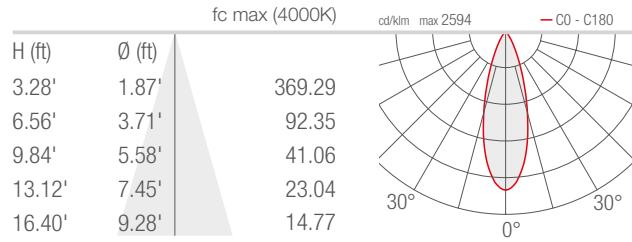

TECHNICAL DATA

Wattage / Input	33W (24VDC)
Power Supply	Remote, not included. See page 2.
Construction	Body: Die-Cast Aluminum Lens: Tempered, Serigraphed Extra-Clear Glass Cable Length: 4.92'
CCT	RGBW (4000K)
CRI	>80
Delivered Lumens	1532 lm: (R) 240 lm, (G) 423 lm, (B) 170 lm, (W) 699 lm (32°)
Efficacy	46.4 lm/W (32°)
Optics	5 Standard (see below)
Finishes	4 Standard, Custom RAL (see below)
Fixture Dimensions	1.89" l x 7.44" w x 11.14" h
Fixture Weight	4.54 lbs
LED Source	9 LED RGBW groups
Lumen Maintenance	L90, B10 >50,000hrs (Ta 25°C)
Operating Temp.	-4°F to +113°F
IP Rating	IP66
Impact Rating	IK06

Fixture Dimensions

ORDERING INFORMATION

Example: SR3200ME or SR3200ME-1. Accessories / Power Supplies ordered separately.

SR3200	7			-	
Model No.	CCT	Optics	Finish	Cable Length	
SR3200	7 - RGBW	S - 21° M - 32° L - 58° W - 30° x 60° X - 60° x 30°	E - White F - Gray H - Anthracite T - Cor-ten C - Custom RAL <i>(consult factory for "C")</i>	4.92' standard 1 - 16.40' 2 - 32.81' 3 - 49.21' 4 - 65.62'	

On request the finish can match the fixture

Job Name/Date:

Fixture Type Designation:

PHOTOMETRIC DATA

Note all Photometry is 3000K

S - 21°

M - 32°

L - 58°

W - 30°x60°

X - 60°x30°

Job Name/Date:

Fixture Type Designation: