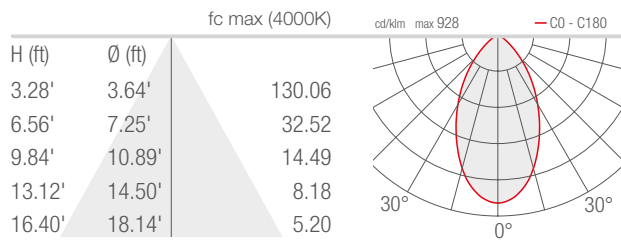

TECHNICAL DATA

Wattage / Input	33W (24VDC)
Power Supply	Remote, not included. See page 2.
Construction	Body: Die-Cast Aluminum Lens: Tempered, Serigraphed Extra-Clear Glass Cable Length: 4.92'
CCT	RGBW (4000K)
CRI	>80
Delivered Lumens	1532 lm: (R) 240 lm, (G) 423 lm, (B) 170 lm, (W) 699 lm (32°)
Efficacy	46.4 lm/W (32°)
Optics	5 Standard (see below)
Finishes	4 Standard, Custom RAL (see below)
Fixture Dimensions	3.11" l x 6.69" w x 13.31" h
Fixture Weight	5.29 lbs
LED Source	9 LED RGBW groups
Lumen Maintenance	L90, B10 >50,000hrs (Ta 25°C)
Operating Temp.	-4°F to +113°F
IP Rating	IP66
Impact Rating	IK06

Fixture Dimensions

ORDERING INFORMATION

Example: SR33007ME or SR33007ME-1. Power Supplies ordered separately.

SR3300	7			-	
Model No.	CCT	Optics	Finish	Cable Length	
SR3300	7 - RGBW	S - 21° M - 32° L - 58° W - 30° x 60° X - 60° x 30°	E - White F - Gray H - Anthracite T - Cor-ten C - Custom RAL <i>(Consult factory for "C")</i>	4.92' standard 1 - 16.40' 2 - 32.81' 3 - 49.21' 4 - 65.62'	

PHOTOMETRIC DATA

Note all Photometry is 3000K

S - 21°

M - 32°

L - 58°

W - 30°x60°

X - 60°x30°

Job Name/Date: