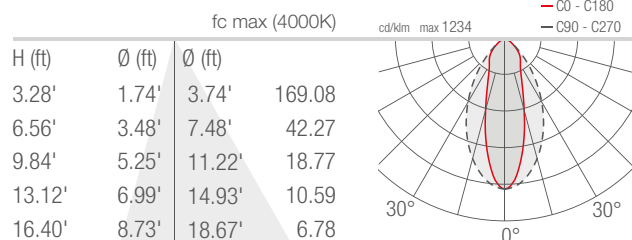

TECHNICAL DATA

Wattage / Input	33W (24VDC)
Power Supply	Remote, not included. See page 2.
Construction	Body: Die-Cast Aluminum Lens: Tempered, Serigraphed Extra-Clear Glass Cable Length: 4.92'
CCT	RGBW (4000K)
CRI	>80
Delivered Lumens	1532 lm: (R) 240 lm, (G) 423 lm, (B) 170 lm, (W) 699 lm (32°)
Efficacy	46.4 lm/W (32°)
Optics	5 Standard (see below)
Finishes	4 Standard, Custom RAL (see below)
Fixture Dimensions	3.11" l x 6.69" w x 13.31" h
Fixture Weight	5.29 lbs
LED Source	9 LED RGBW groups
Lumen Maintenance	L90, B10 >50,000hrs (Ta 25°C)
Operating Temp.	-4°F to +113°F
IP Rating	IP66
Impact Rating	IK06

Fixture Dimensions

ORDERING INFORMATION

Example: SR33007ME or SR33007ME-1. Power Supplies ordered separately.

SR3300	7			-	
Model No.	CCT	Optics	Finish	Cable Length	
SR3300	7 - RGBW	S - 21° M - 32° L - 58° W - 30° x 60° X - 60° x 30°	E - White F - Gray H - Anthracite T - Cor-ten C - Custom RAL <i>(Consult factory for "C")</i>	4.92' standard 1 - 16.40' 2 - 32.81' 3 - 49.21' 4 - 65.62'	

PHOTOMETRIC DATA

Note all Photometry is 3000K

S - 21°

M - 32°

L - 58°

W - 30°x60°

X - 60°x30°

Job Name/Date: