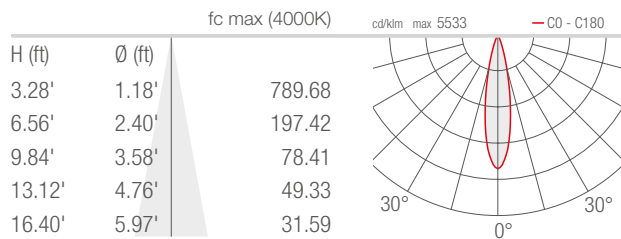

TECHNICAL DATA

Wattage / Input	33W (24VDC)
Power Supply	Remote, not included. See page 2.
Construction	Body: Die-Cast Aluminum Lens: Tempered, Serigraphed Extra-Clear Glass Cable Length: 4.92'
CCT	RGBW (4000K)
CRI	>80
Delivered Lumens	1532 lm: (R) 240 lm, (G) 423 lm, (B) 170 lm, (W) 699 lm (32°)
Efficacy	46.4 lm/W (32°)
Optics	5 Standard (see below)
Finishes	4 Standard, Custom RAL (see below)
Fixture Dimensions	3.11" l x 6.69" w x 13.31" h
Fixture Weight	5.29 lbs
LED Source	9 LED RGBW groups
Lumen Maintenance	L90, B10 >50,000hrs (Ta 25°C)
Operating Temp.	-4°F to +113°F
IP Rating	IP66
Impact Rating	IK06

Fixture Dimensions

ORDERING INFORMATION

Example: SR33007ME or SR33007ME-1. Power Supplies ordered separately.

SR3300	7			-	
Model No.	CCT	Optics	Finish	Cable Length	
SR3300	7 - RGBW	S - 21° M - 32° L - 58° W - 30° x 60° X - 60° x 30°	E - White F - Gray H - Anthracite T - Cor-ten C - Custom RAL <i>(Consult factory for "C")</i>	4.92' standard 1 - 16.40' 2 - 32.81' 3 - 49.21' 4 - 65.62'	

PHOTOMETRIC DATA

Note all Photometry is 3000K

S - 21°

M - 32°

L - 58°

W - 30°x60°

X - 60°x30°

Job Name/Date: