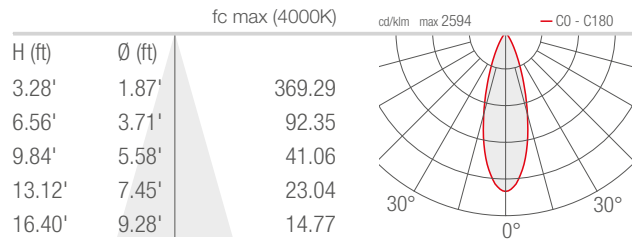

TECHNICAL DATA

Wattage / Input	33W (24VDC)
Power Supply	Remote, not included. See page 2.
Construction	Body: Die-Cast Aluminum Lens: Tempered, Serigraphed Extra-Clear Glass Cable Length: 4.92'
CCT	RGBW (4000K)
CRI	>80
Delivered Lumens	1532 lm: (R) 240 lm, (G) 423 lm, (B) 170 lm, (W) 699 lm (32°)
Efficacy	46.4 lm/W (32°)
Optics	5 Standard (see below)
Finishes	4 Standard, Custom RAL (see below)
Fixture Dimensions	3.11" l x 6.69" w x 13.31" h
Fixture Weight	5.29 lbs
LED Source	9 LED RGBW groups
Lumen Maintenance	L90, B10 >50,000hrs (Ta 25°C)
Operating Temp.	-4°F to +113°F
IP Rating	IP66
Impact Rating	IK06

Fixture Dimensions

ORDERING INFORMATION

Example: SR33007ME or SR33007ME-1. Power Supplies ordered separately.

SR3300	7			-	
Model No.	CCT	Optics	Finish	Cable Length	
SR3300	7 - RGBW	S - 21° M - 32° L - 58° W - 30° x 60° X - 60° x 30°	E - White F - Gray H - Anthracite T - Cor-ten C - Custom RAL <i>(Consult factory for "C")</i>	4.92' standard 1 - 16.40' 2 - 32.81' 3 - 49.21' 4 - 65.62'	

PHOTOMETRIC DATA

Note all Photometry is 3000K

S - 21°

M - 32°

L - 58°

W - 30°x60°

X - 60°x30°

Job Name/Date: