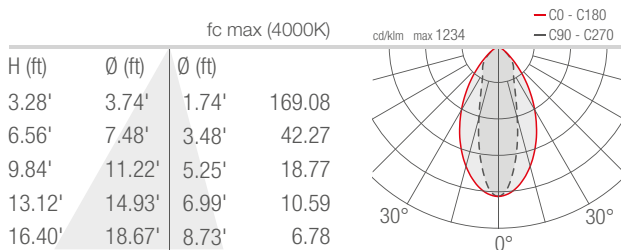

TECHNICAL DATA

Wattage / Input	33W (24VDC)
Power Supply	Remote, not included. See page 2.
Construction	Body: Die-Cast Aluminum Lens: Tempered, Serigraphed Extra-Clear Glass Cable Length: 4.92'
CCT	RGBW (4000K)
CRI	>80
Delivered Lumens	1532 lm: (R) 240 lm, (G) 423 lm, (B) 170 lm, (W) 699 lm (32°)
Efficacy	46.4 lm/W (32°)
Optics	5 Standard (see below)
Finishes	4 Standard, Custom RAL (see below)
Fixture Dimensions	3.11" l x 6.69" w x 13.31" h
Fixture Weight	5.29 lbs
LED Source	9 LED RGBW groups
Lumen Maintenance	L90, B10 >50,000hrs (Ta 25°C)
Operating Temp.	-4°F to +113°F
IP Rating	IP66
Impact Rating	IK06

Fixture Dimensions

ORDERING INFORMATION

Example: SR33007ME or SR33007ME-1. Power Supplies ordered separately.

SR3300	7			-	
Model No.	CCT	Optics	Finish	Cable Length	
SR3300	7 - RGBW	S - 21° M - 32° L - 58° W - 30° x 60° X - 60° x 30°	E - White F - Gray H - Anthracite T - Cor-ten C - Custom RAL <i>(Consult factory for "C")</i>	4.92' standard 1 - 16.40' 2 - 32.81' 3 - 49.21' 4 - 65.62'	

PHOTOMETRIC DATA

Note all Photometry is 3000K

S - 21°

M - 32°

L - 58°

W - 30°x60°

X - 60°x30°

Job Name/Date: