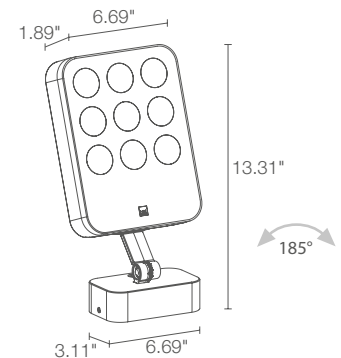

TECHNICAL DATA

Wattage / Input	33W (24VDC)
Power Supply	Remote, not included. See page 2.
Construction	Body: Die-Cast Aluminum Lens: Tempered, Serigraphed Extra-Clear Glass Cable Length: 4.92'
CCT	RGBW (4000K)
CRI	>80
Delivered Lumens	1532 lm: (R) 240 lm, (G) 423 lm, (B) 170 lm, (W) 699 lm (32°)
Efficacy	46.4 lm/W (32°)
Optics	5 Standard (see below)
Finishes	4 Standard, Custom RAL (see below)
Fixture Dimensions	3.11" l x 6.69" w x 13.31" h
Fixture Weight	5.29 lbs
LED Source	9 LED RGBW groups
Lumen Maintenance	L90, B10 >50,000hrs (Ta 25°C)
Operating Temp.	-4°F to +113°F
IP Rating	IP66
Impact Rating	IK06

Fixture Dimensions

ORDERING INFORMATION

Example: SR33007ME or SR33007ME-1. Power Supplies ordered separately.

SR3300	7			-	
Model No.	CCT	Optics	Finish	Cable Length	
SR3300	7 - RGBW	S - 21° M - 32° L - 58° W - 30° x 60° X - 60° x 30°	E - White F - Gray H - Anthracite T - Cor-ten C - Custom RAL <i>(Consult factory for "C")</i>	4.92' standard 1 - 16.40' 2 - 32.81' 3 - 49.21' 4 - 65.62'	

Job Name/Date:

Fixture Type Designation:

SUGGESTED POWER SUPPLIES

24VDC - RGBW

Part Number	Description	Input/Output	# of Fixtures
PPLT00288	DMX / RDM / DALI / 0-10V	120-277VAC to 24VDC, 100W, Class 2	1-2

For other power supply options consult factory.

PHOTOMETRIC DATA

Note all Photometry is 3000K

S - 21°

M - 32°

L - 58°

W - 30°x60°

X - 60°x30°

Job Name/Date: