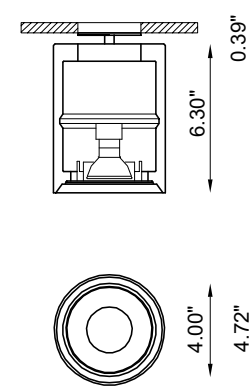

Surface

TECHNICAL FEATURES

Code	BU3048.Z.AC
Type	Tilttable ceiling lamp $\pm 30^\circ$ 
Material	AC: AirCoral®
Absorption capacity*	51.9 ft ²
Mounting	Ceiling mounting
IP rating	IP20
Insulation class	I
Control gear	Constant current electronic driver (not included)
Lamp type	LED 500 mA Φ Vf: 18 VDC
Lamp wattage	1 x 9W
Delivered lumens	557 lm
Light distribution	Wide beam 40°
Fitting	-
Light color	White 3000K White 2700K 4000K (on request)
Voltage connection	>90 By driver (optional)
CRI	