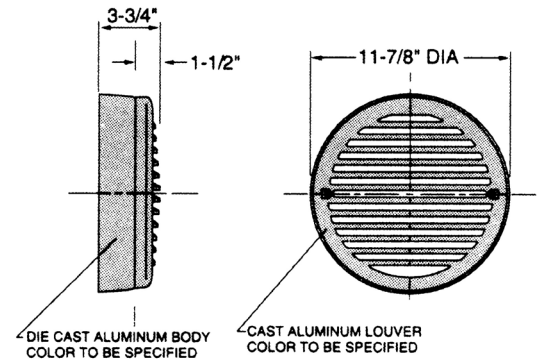

Slot is a round wall mounted LED luminaire for indoor or outdoor installation. It is offered in 3 color temperatures and 5 standard finishes.

MADE IN THE U.S.A.
Complies with ADA

TECHNICAL DATA

Wattage / Input	30W (120-277VAC)
Power Supply	Integral 0-10V Dimming
Construction	Body: Low Copper Alloy Cast Aluminum Louver Hood: Low Copper Alloy Cast Aluminum Lens: UV Stabilized Opal Polycarbonate (0.20" thick)
CCT	3000K, 4000K, 5000K
Finishes	5 Standard, Custom RAL - See Below
Fixture Dimensions	Ø11.88" x 3.75"
IP Rating	IP65

Fixture Dimensions

ORDERING INFORMATION

Example: SLO-L-FL-1-TS-0-C-X-0.

SLO-L	-		-		-		-	C	-	X	-	0
Model No.	Wattage	Body	Finish	Grill/Face	Driver	Lens	Options					
SLO-L	FL- 30W, 3000K LED FM- 30W, 4000K LED FN- 30W, 5000K LED	1- Surface Mount No Conduit Entries 0- Surface Mount 2 Conduit Entries 2- Semi Recessed	11 - White Suede 02 - Black Suede 03 - Gray TS - Silver 18 - Tex. Bronze 99- Custom	0 - None 1 - Standard	C - 120-277VAC, 0-10V Dimming Integral	X- Opal Polycarbonate	0- None					
<p>Note: LED 3500 lm output. Lower lumen package available upon request</p>												