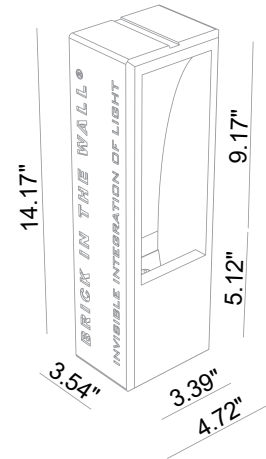

SMALL IP54

BATHROOM

Fix (not adjustable) 0° - 0°

4.88" x 14.37"

Material : CALCYT® plaster

SMALL LED 600LM REMOTE DRIVER

REF N°	2200°K	2700°K	3000°K
excl. driver	106 29 501	106 29 001	106 29 101

350mA/50Hz - 6.5W - requires remote LEDdriver

☐ - serial wiring ⏏ - 0.2m - ⏏ - Ⓟ -
2 Step MacAdam - CRI 90

Ready for installation in solid walls
Optional plasterkit for installation into gypsum walls