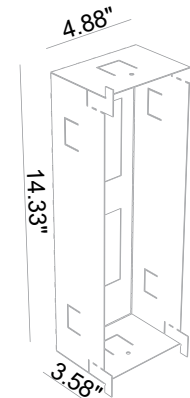

PLASTERKIT SMALL

REF N° 706 01 000 For mounting into gypsum walls

Housing: perforated aluminium

designplan™

79 Trenton Avenue
Frenchtown, NJ 08825

Tel: (908) 996-7710
Fax: (908) 996-7042