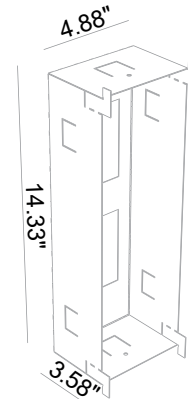

PLASTERKIT SMALL

REF N° 706 01 000 For mounting into gypsum walls

Housing: perforated aluminium

designplan™

79 Trenton Avenue
Frenchtown, NJ 08825

Tel: (908) 996-7710
Fax: (908) 996-7042