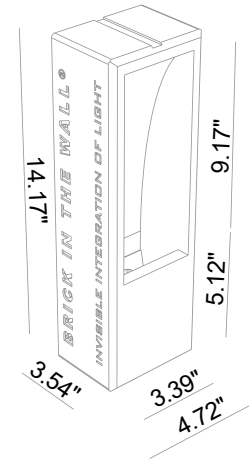

SMALL IP54

OUTDOOR

Fix (not adjustable) 0° - 0°

4.88" x 14.37"

Material : waterproof CALCYT+®

SMALL LED 600LM REMOTE DRIVER			
REF N°	2200°K	2700°K	3000°K
excl. driver	106 29 505	106 29 005	106 29 105
350mA/50Hz - 6.5W - requires remote LEDdriver			
☐ - serial wiring Ⓢ0.2m Ⓢ - Ⓢ - Ⓢ			
2 Step MacAdam - CRI 90			