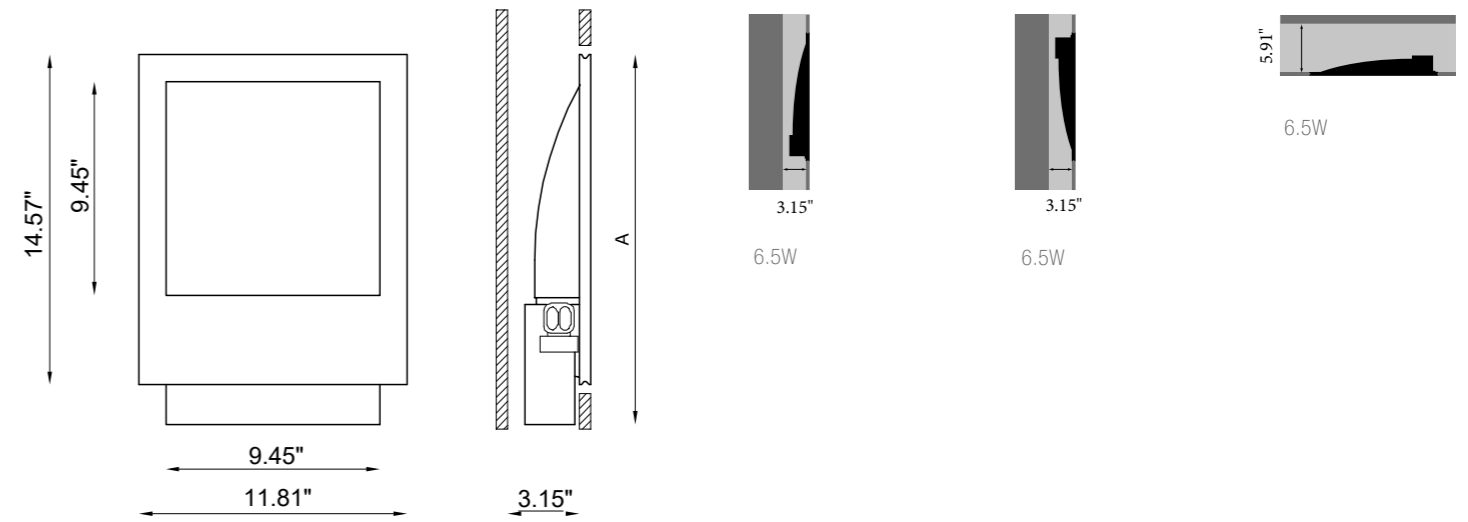

SPIRIT

A light that decorates, simply by force of purity and design: Spirit is an indoor totally disappearing product made of AirCoral®, installable on plasterboard or brick walls and ceilings. It is a recessed luminaire which changes space perception, building suggestive light sceneries thanks to its precise geometric forms; the environment comes to life through a wall-washer light effect.

TECHNICAL FEATURES

Code	BU6259.AC.US
Type	Wall-washer
Material	AC: AirCoral®
Absorption capacity*	116.89 ft ²
Weight	7.72 lbs
Mounting	Wall and ceiling recessed
IP rating	IP40
Control gear	Integral 120-277VAC
Dimensions	A: 14.57" x 11.81"
Cut out for plasterboard	14.96" x 12.20"
Lamp type	LED
Lamp wattage	6.5W
Luminous efficacy	810 lm - 3000K
Light distribution	Wide beam 120°
Light color	White 3000K
Light hole	9.45" x 9.45"
CRI	>90