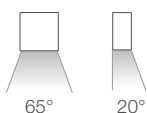

STEP OUTSIDE 2.6

1. **2W 24VDC**
   SP2600 ■ **D E** - ■ White
   SP2600 ■ **D N** - ■ Black
   SP2600 ■ **D T** - ■ Cor-ten

■	F - 2700K 5 - 3000K 9 - 4000K 0 - 5000K 1 - blue
■	includes 4.92' neoprene cable H05RN-F 2x0.01"/0.03" Ø0.25" 1 - 16.40' 2 - 32.81' 3 - 49.21' 4 - 65.62'

diffuse

145 lm (3000K)

35 lm (3000K)

1 power LED
1/4 ANSI BIN (white LED color)
50,000h L90 B10 (Ta 25°C)

body and cover in aluminum
lens in transparent extra-clear glass

remote power supply required, not included

parallel

semi-recessed (wall)

see accessories page

indoor version: Step Inside 2.8