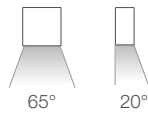

STEP OUTSIDE 2

STEP OUTSIDE 2.0

STEP OUTSIDE 2.1

POWER / POWER SUPPLY MODEL NO.	2W 500mA SP2012 D A E - White SP2012 D A N - Black SP2012 D A T - Cor-ten
LED COLOR	F - 2700K 5 - 3000K 9 - 4000K 0 - 5000K 1 - blue
POWER CABLES	includes 4.92' neoprene cable H05RN-F 2x0.01"/0.03" Ø0.25" 1 - 3.28' 2 - 32.81' 3 - 49.21' 4 - 65.62'
OPTICS	diffuse
LUMEN OUTPUT AT SOURCE	145 lm (3000K, 500mA)
DELIVERED LUMEN OUTPUT	35 lm (3000K, 500mA)
NO. AND TYPE OF LED	1 power LED 1/4 ANSI BIN (white LED color) 50,000h L90 B10 (Ta 25°C)
MATERIAL	body and cover in aluminum lens in transparent extra-clear glass
POWER SUPPLY UNIT	remote power supply required, not included
WIRING	series
MOUNTING	semi-recessed (wall)
ACCESSORIES	see accessories page
NOTES	indoor version: Step Inside 2.2