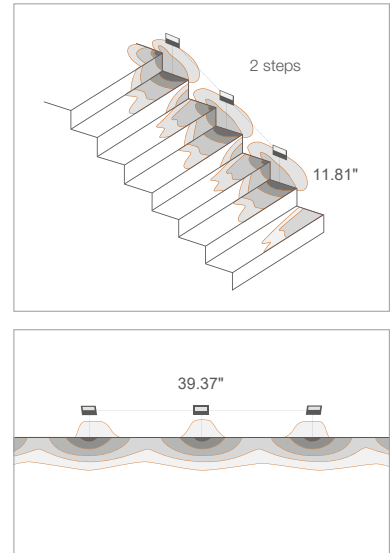

STEP OUTSIDE

PHOTOMETRIC DATA

STEP OUTSIDE 7.0