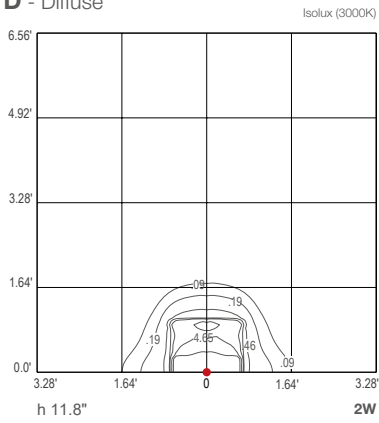

- 1 length 16.40'
- 2 length 32.81'
- 3 length 49.21'
- 4 length 65.62'

Neoprene cables
H05RN-F 2x0.35/0.75 Ø6.3 mm IPS

STEP OUTSIDE 5.2

3000K, 2W, customized version with anthracite finish

Project by / arch. Fernanda Cantone Light
planning by / Light Style
Castello Tafuri Charming Suites Portopalo
di Capo Passero, Syracuse, Italy

STEP OUTSIDE

PHOTOMETRIC DATA

STEP OUTSIDE 2.0 2.1 2.6 2.7

D - Diffuse

STEP OUTSIDE 5.1

A - Asymmetrical

STEP OUTSIDE 5.2

A - Asymmetrical