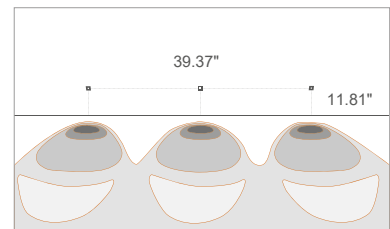

STEP OUTSIDE

PHOTOMETRIC DATA

STEP OUTSIDE 2.0 2.1 2.6 2.7

D - Diffuse

STEP OUTSIDE 5.1

A - Asymmetrical

STEP OUTSIDE 5.2

A - Asymmetrical