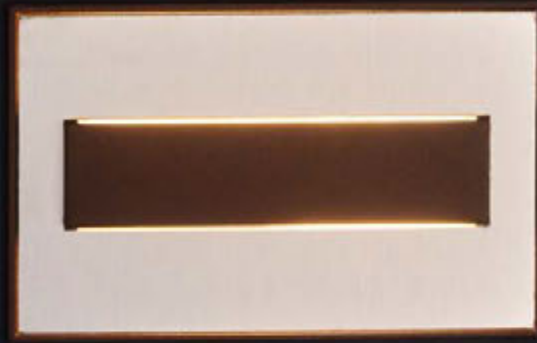

series

recessed (wall)

see accessories page

STEP OUTSIDE 7 / 8

STEP OUTSIDE 7.0

Body: white, grey, cor-ten, anthracite
Cover: white or stainless steel

LED TECH 0.44 lbs IP65

STEP OUTSIDE 8.0