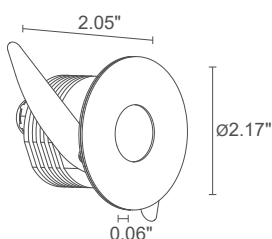

STEP OUTSIDE 5

STEP OUTSIDE 5.1

STEP OUTSIDE 5.2

POWER / POWER SUPPLY	2W 500mA
MODEL NO.	SP5112 ■ A A E - ■ White SP5112 ■ A A S - ■ Satin SP5112 ■ A A N - ■ Black SP5112 ■ A A T - ■ Cor-ten
LED COLOR	F - 2700K 5 - 3000K 9 - 4000K 0 - 5000K 1 - blue
POWER CABLES	includes 4.92' neoprene cable H05RN-F 2x0.01"/0.03" Ø0.25" 1 - 16.40' 2 - 32.81' 3 - 49.21' 4 - 65.62'
OPTICS	asymmetrical
LUMEN OUTPUT AT SOURCE	145 lm (3000K, 500mA)
DELIVERED LUMEN OUTPUT	34 lm (3000K, 500mA)
NO. AND TYPE OF LED	1 power LED 1/4 ANSI BIN (white LED color) 50,000h L90 B10 (Ta 25°C)
MATERIAL	body in aluminum, cover in stainless steel lens in transparent plexiglass
POWER SUPPLY UNIT	remote power supply required, not included
WIRING	series
MOUNTING	recessed (wall)
ACCESSORIES	see accessories page