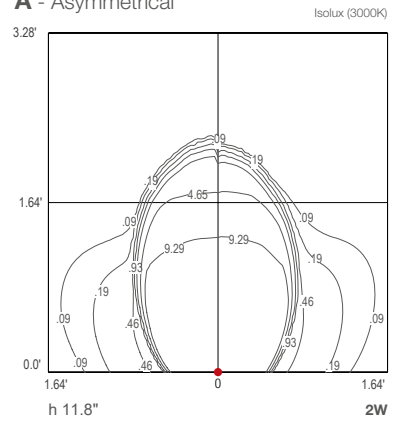

STEP OUTSIDE

PHOTOMETRIC DATA

STEP OUTSIDE 2.0 2.1 2.6 2.7

D - Diffuse

STEP OUTSIDE 5.1

A - Asymmetrical

STEP OUTSIDE 5.2

A - Asymmetrical