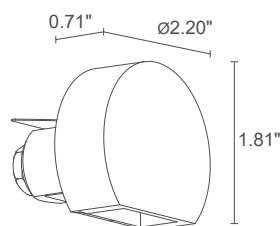

parallel

semi-recessed (wall)

see accessories page

indoor version: Step Inside 2.8

STEP OUTSIDE 2.7

- 2W 24VDC**
SP2700 ■ **D E** - ■ White
SP2700 ■ **D N** - ■ Black
SP2700 ■ **D T** - ■ Cor-ten

■	F - 2700K 5 - 3000K 9 - 4000K 0 - 5000K 1 - blue
■	includes 4.92' neoprene cable H05RN-F 2x0.01"/0.03" Ø0.25" 1 - 16.40' 2 - 32.81' 3 - 49.21' 4 - 65.62'