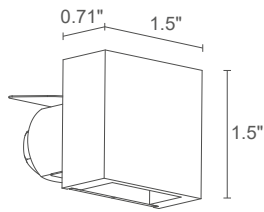

STEP OUTSIDE 2

STEP OUTSIDE 2.0

STEP OUTSIDE 2.1

POWER / POWER SUPPLY MODEL NO.	2W 500mA SP2012 D A E - White SP2012 D A N - Black SP2012 D A T - Cor-ten
LED COLOR	F - 2700K 5 - 3000K 9 - 4000K 0 - 5000K 1 - blue
POWER CABLES	includes 4.92' neoprene cable H05RN-F 2x0.01"/0.03" Ø0.25" 1 - 3.28' 2 - 32.81' 3 - 49.21' 4 - 65.62'
OPTICS	diffuse
LUMEN OUTPUT AT SOURCE	145 lm (3000K, 500mA)
DELIVERED LUMEN OUTPUT	35 lm (3000K, 500mA)
NO. AND TYPE OF LED	1 power LED 1/4 ANSI BIN (white LED color) 50,000h L90 B10 (Ta 25°C)
MATERIAL	body and cover in aluminum lens in transparent extra-clear glass
POWER SUPPLY UNIT	remote power supply required, not included
WIRING	series
MOUNTING	semi-recessed (wall)
ACCESSORIES	see accessories page
NOTES	indoor version: Step Inside 2.2