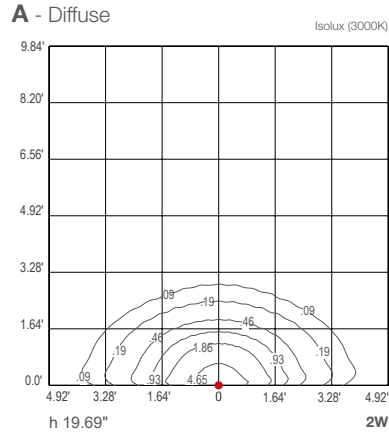

STEP OUTSIDE

PHOTOMETRIC DATA

STEP OUTSIDE 7.0