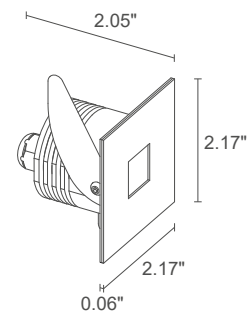

STEP OUTSIDE 6

STEP OUTSIDE 6.1

Ø 2.76"
H 3.54"

Ø 1.77"

LED
0.53 lbs IP65
IPS

✓
STEP OUTSIDE 6.3
3000K, 2W, satin
SPOT 1.0
3000K, 2W, 20°
Private residence, Positano, Salerno, Italy

POWER / POWER SUPPLY" 2W 500mA
MODEL NO. SP6112 A A E - White
SP6112 A A S - Satin
SP6112 A A N - Black
SP6112 A A T - Cor-ten

LED COLOR	F - 2700K 5 - 3000K 9 - 4000K 0 - 5000K 1 - blue
POWER CABLES	includes 4.92' neoprene cable H05RN-F 2x0.01"0.03" Ø0.25" 1 - 16.40' 2 - 32.81' 3 - 49.21' 4 - 65.62'

OPTICS asymmetrical

LUMEN OUTPUT AT SOURCE 145 lm (3000K, 500mA)

DELIVERED LUMEN OUTPUT 29 lm (3000K, 500mA)

NO. AND TYPE OF LED 1 power LED
1/4 ANSI BIN (white LED color)
50,000h L90 B10 (Ta 25°C)

MATERIAL body in aluminum, cover in stainless steel
lens in transparent plexiglass

POWER SUPPLY UNIT remote power supply required, not included

WIRING series

MOUNTING recessed (wall)

ACCESSORIES see accessories page