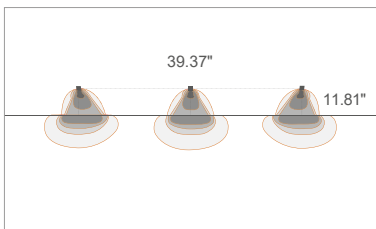

STEP OUTSIDE

PHOTOMETRIC DATA

STEP OUTSIDE 2.0 2.1 2.6 2.7

D - Diffuse

STEP OUTSIDE 5.1

A - Asymmetrical

STEP OUTSIDE 5.2

A - Asymmetrical