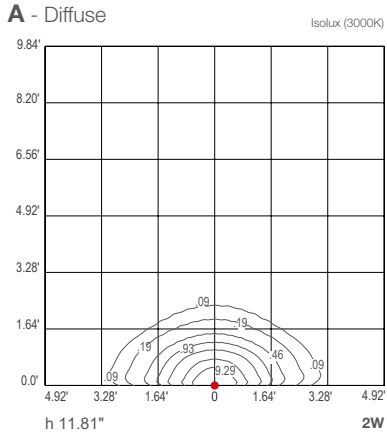

STEP OUTSIDE

PHOTOMETRIC DATA

STEP OUTSIDE 7.0