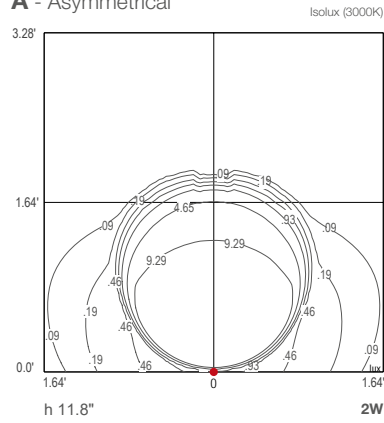

STEP OUTSIDE

PHOTOMETRIC DATA

STEP OUTSIDE 2.0 2.1 2.6 2.7

D - Diffuse

STEP OUTSIDE 5.1

A - Asymmetrical

STEP OUTSIDE 5.2

A - Asymmetrical

STEP OUTSIDE

PHOTOMETRIC DATA

STEP OUTSIDE 7.0

STEP OUTSIDE 8.0