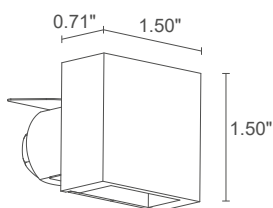

STEP OUTSIDE 2.6

1. **2W 24VDC**
   SP2600 ■ **D E** - ■ White
   SP2600 ■ **D N** - ■ Black
   SP2600 ■ **D T** - ■ Cor-ten

■	F - 2700K 5 - 3000K 9 - 4000K 0 - 5000K 1 - blue
■	includes 4.92' neoprene cable H05RN-F 2x0.01"/0.03" Ø0.25" 1 - 16.40' 2 - 32.81' 3 - 49.21' 4 - 65.62'

diffuse

145 lm (3000K)

35 lm (3000K)

1 power LED
1/4 ANSI BIN (white LED color)
50,000h L90 B10 (Ta 25°C)

body and cover in aluminum
lens in transparent extra-clear glass

remote power supply required, not included

parallel

semi-recessed (wall)

see accessories page

indoor version: Step Inside 2.8