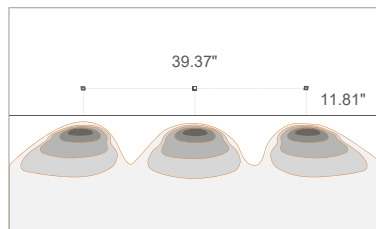

STEP OUTSIDE

PHOTOMETRIC DATA

STEP OUTSIDE 2.0 2.1 2.6 2.7

D - Diffuse

STEP OUTSIDE 5.1

A - Asymmetrical

STEP OUTSIDE 5.2

A - Asymmetrical