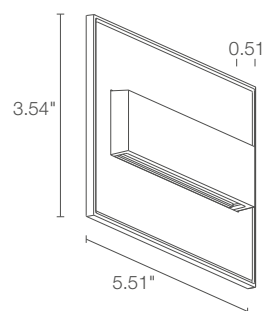

Body: white, grey, cor-ten, anthracite
Cover: white or stainless steel

LED TECH 0.49 lbs IP65

POWER / POWER SUPPLY	3.5W 24VDC
MODEL NO.	SP7000 A W White-White SP7000 A E White-Stainless steel SP7000 A F Grey-Stainless steel SP7000 A H Anthracite-Stainless steel SP7000 A T Cor-ten-Stainless steel
LED COLOR	5 - 3000K 9 - 4000K 0 - 5000K
OPTICS	diffuse
LUMEN OUTPUT AT SOURCE	107 lm (3000K)
DELIVERED LUMEN OUTPUT	20 lm (3000K)
NO. AND TYPE OF LED	1 power LED 1/4 ANSI BIN, 50,000h L90 B10 (Ta 25°C)
MATERIAL	body in die-cast aluminum lens in transparent polycarbonate
POWER SUPPLY UNIT	remote power supply required, not included
POWER CABLES	includes 2x0.98' single-core cables
MOUNTING	surface mounted (wall)
ACCESSORIES	see accessories page

POWER / POWER SUPPLY	3.5W 24VDC
MODEL NO.	SP8000 A W White-White SP8000 A E White-Stainless steel SP8000 A F Grey-Stainless steel SP8000 A H Anthracite-Stainless steel SP8000 A T Cor-ten-Stainless steel
LED COLOR	5 - 3000K 9 - 4000K 0 - 5000K
OPTICS	diffuse
LUMEN OUTPUT AT SOURCE	107 lm (3000K) per beam
DELIVERED LUMEN OUTPUT	8 lm (3000K) per beam
NO. AND TYPE OF LED	1 power LED 1/4 ANSI BIN, 50,000h L90 B10 (Ta 25°C)
MATERIAL	body in die-cast aluminum lens in transparent polycarbonate
POWER SUPPLY UNIT	remote power supply required, not included
POWER CABLES	includes 2x0.98' single-core cables
MOUNTING	surface mounted (wall)
ACCESSORIES	see accessories page

< STEP OUTSIDE 8.0
3000K, 3.5W, cor-ten + stainless steel