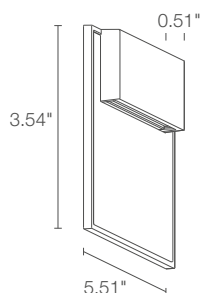

Body: white, grey, cor-ten, anthracite
Cover: white or stainless steel

LED TECH 0.44 lbs IP65