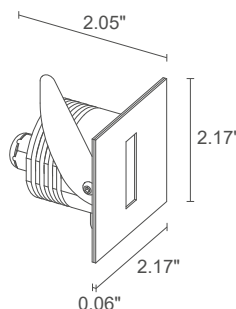

asymmetrical

145 lm (3000K, 500mA)

42 lm (3000K, 500mA)

1 power LED
1/4 ANSI BIN (white LED color)
50,000h L90 B10 (Ta 25°C)

body in aluminum, cover in stainless steel
lens in transparent plexiglass

remote power supply required, not included

series

recessed (wall)

see accessories page

STEP OUTSIDE 6.3

Ø 2.76"
H 3.54"

Ø 1.77"

0.53 lbs IP65

2W 500mA