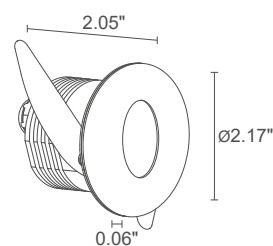

STEP OUTSIDE 5

STEP OUTSIDE 5.1

STEP OUTSIDE 5.2

POWER / POWER SUPPLY	2W 500mA
MODEL NO.	SP5112 ■ A A E - ■ White SP5112 ■ A A S - ■ Satin SP5112 ■ A A N - ■ Black SP5112 ■ A A T - ■ Cor-ten
LED COLOR	F - 2700K 5 - 3000K 9 - 4000K 0 - 5000K 1 - blue
POWER CABLES	includes 4.92' neoprene cable H05RN-F 2x0.01"/0.03" Ø0.25" 1 - 16.40' 2 - 32.81' 3 - 49.21' 4 - 65.62'
OPTICS	asymmetrical
LUMEN OUTPUT AT SOURCE	145 lm (3000K, 500mA)
DELIVERED LUMEN OUTPUT	34 lm (3000K, 500mA)
NO. AND TYPE OF LED	1 power LED 1/4 ANSI BIN (white LED color) 50,000h L90 B10 (Ta 25°C)
MATERIAL	body in aluminum, cover in stainless steel lens in transparent plexiglass
POWER SUPPLY UNIT	remote power supply required, not included
WIRING	series
MOUNTING	recessed (wall)
ACCESSORIES	see accessories page