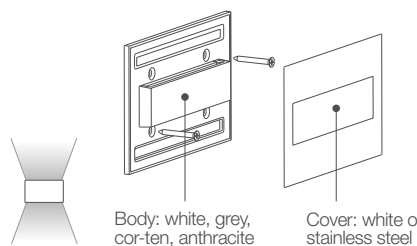

series

recessed (wall)

see accessories page

STEP OUTSIDE 7 / 8

STEP OUTSIDE 7.0

Body: white, grey, cor-ten, anthracite
Cover: white or stainless steel

LED TECH 0.44 lbs IP65

STEP OUTSIDE 8.0