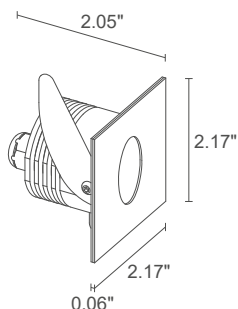

POWER SUPPLY UNIT remote power supply required, not included

WIRING series

MOUNTING recessed (wall)

ACCESSORIES see accessories page

STEP OUTSIDE 6.2

Ø 2.76"
H 3.54"

Ø 1.77"

0.53 lbs IP65

series

recessed (wall)

see accessories page

STEP OUTSIDE 6.3

Ø 2.76"
H 3.54"

Ø 1.77"

0.53 lbs IP65

2W 500mA