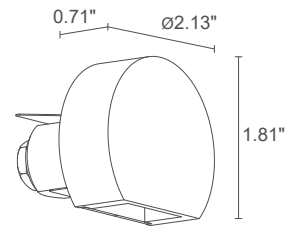

STEP OUTSIDE 2

STEP OUTSIDE 2.0

STEP OUTSIDE 2.1

POWER / POWER SUPPLY MODEL NO.	2W 500mA SP2012 D A E - White SP2012 D A N - Black SP2012 D A T - Cor-ten
LED COLOR	F - 2700K 5 - 3000K 9 - 4000K 0 - 5000K 1 - blue
POWER CABLES	includes 4.92' neoprene cable H05RN-F 2x0.01"/0.03" Ø0.25" 1 - 3.28' 2 - 32.81' 3 - 49.21' 4 - 65.62'
OPTICS	diffuse
LUMEN OUTPUT AT SOURCE	145 lm (3000K, 500mA)
DELIVERED LUMEN OUTPUT	35 lm (3000K, 500mA)
NO. AND TYPE OF LED	1 power LED 1/4 ANSI BIN (white LED color) 50,000h L90 B10 (Ta 25°C)
MATERIAL	body and cover in aluminum lens in transparent extra-clear glass
POWER SUPPLY UNIT	remote power supply required, not included
WIRING	series
MOUNTING	semi-recessed (wall)
ACCESSORIES	see accessories page
NOTES	indoor version: Step Inside 2.2