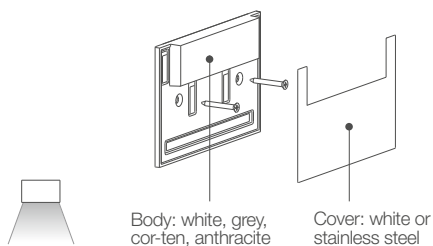

series

recessed (wall)

see accessories page

STEP OUTSIDE 7 / 8

STEP OUTSIDE 7.0

Body: white, grey, cor-ten, anthracite
Cover: white or stainless steel

LED TECH 0.44 lbs IP65

STEP OUTSIDE 8.0