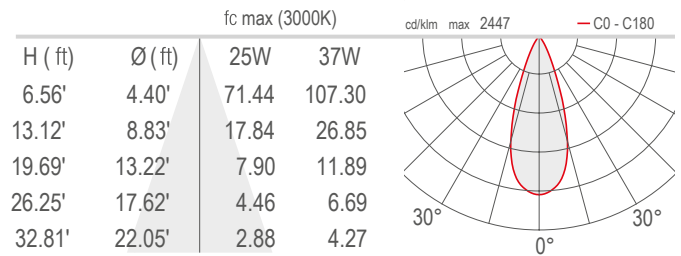

L - 37° CRI 80