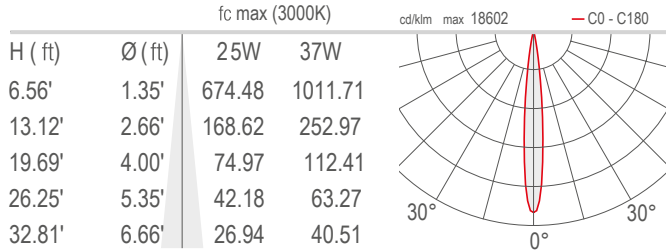

PHOTOMETRIC DATA

Note all Photometry is CRI 80, 3000K

V - 11° CRI 80 (Stra 1.0 - 2.0 - 3.0)