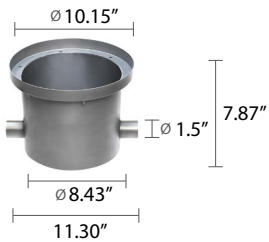

ACCESSORIES

Anti-Glare

WH0610

Honeycomb Louvre
*Not available for 66°x11°
and wall washer optics*

ACCESSORIES

Installation

WC5611-US

Outer Casing
1720

WE0202

Tamper-resistant
screw kit