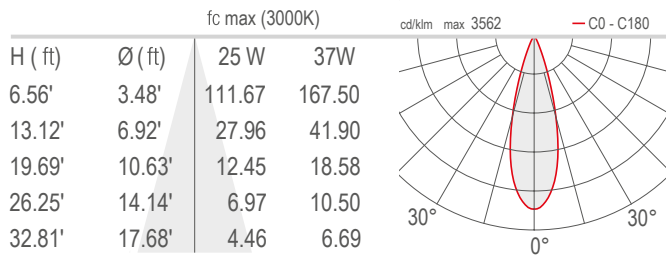

M - 30° CRI 80