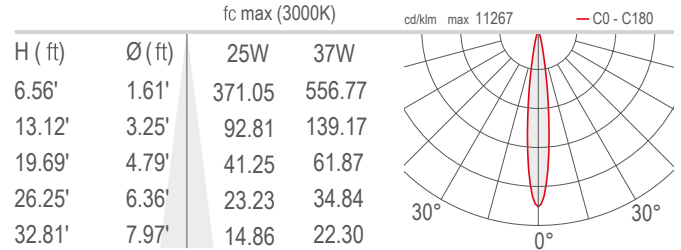

S - 14° CRI 80