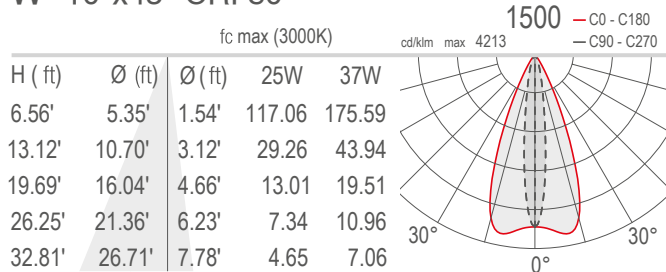

W - 10°x45° CRI 80

Job Name/Date:

Fixture Type Designation: