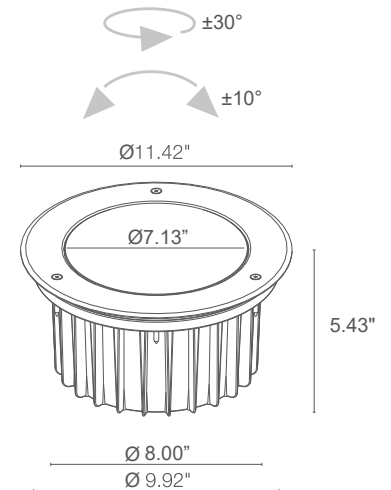

## TECHNICAL DATA

|                           |   |
|---------------------------|---|
| <b>Wattage / Input</b>    | 25W (120-277VAC)  |
| <b>Power Supply</b>       | Integral  |
| <b>Construction</b>       | Body: Aluminum Alloy EN AB 47100<br>Trim: AISI 316L Stainless Steel<br>Lens: Extra-clear Tempered Glass |
| <b>CCT</b>                | 2700K, 3000K, 4000K<br><i>(3500K available, consult factory)</i>  |
| <b>CRI</b>                | CRI >80, >90  |
| <b>Delivered Lumens</b>   | 1350 lm (3000K, 30°, CRI 80)<br>1080 lm (3000K, 30°, CRI 90)  |
| <b>Efficacy</b>           | 54 lm/W (3000K, 30°, CRI 80)<br>43 lm/W (3000K, 30°, CRI 90)  |
| <b>Optics</b>             | 5 Standard (see below)  |
| <b>Finishes</b>           | Micro-Blasted Stainless Steel   |
| <b>Fixture Dimensions</b> | Ø11.42" x 5.43" h   |
| <b>Aperture</b>           | Ø7.13"  |
| <b>Fixture Weight</b>     | 11.02 lbs   |
| <b>LED Source</b>         | 4 High-Intensity Power LEDs   |
| <b>Lumen Maintenance</b>  | L85,B10>50,000hrs (Ta 25°C)   |
| <b>Color Consistency</b>  | 3-Step MacAdam  |
| <b>Operating Temp.</b>    | -4°F to +113°F  |
| <b>IP Rating</b>          | IP69K, IP68 with purpose-built outer casing   |
| <b>IK Rating</b>          | IK10  |

Fixture Dimensions