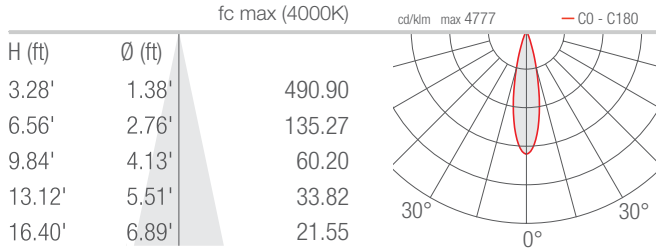

TECHNICAL DATA

Wattage / Input	39W (24VDC)
Power Supply	Remote, not included. See Page 2.
Construction	Body: Anti-corrosive aluminum alloy EN AB 47100 Trim: AISI 316L Stainless Steel Lens: Tempered, transparent extra-clear glass Cable Length: 4.92'
CCT	RGBW (W = 4000K)
CRI	CRI >80
Delivered Lumens	1216 lm: (R) 209 lm, (G) 380 lm, (B) 123 lm, (W) 504 lm (4000K, 33°)
Efficacy	31 lm/W (4000K, 33°)
Optics	6 Standard (see below)
Finish	Anthracite
Fixture Dimensions	Ø 9.92" x 5.43"
Fixture Weight	13.23 lbs
LED Source	4 RGBW Power LED groups
Lumen Maintenance	L90,B10 >50,000hrs (Ta 25°C)
Color Consistency	3-Step MacAdam
Operating Temp.	-4°F to +113°F
IP Rating	IP66
Impact Rating	IK10

Fixture Dimensions

ORDERING INFORMATION

Example: PS50007MH. Accessories / Power Supplies ordered separately.

PS5000			H
Model No.	CRI	Optics	Finish
PS5000	7 - RGBW	S - 24° M - 33° L - 60° W - 32° x 61° Z - 61° x 32° X - 66° x 11° adjustable	H - Anthracite

Fixture Type Designation:

PHOTOMETRIC DATA

Note all Photometry is 4000K, CRI 80

S - 24°

M - 33°

L - 60°

W - 32°x61°

Z - 61°x32°

X - 66°x11° adjustable

Job Name/Date:

Fixture Type Designation: