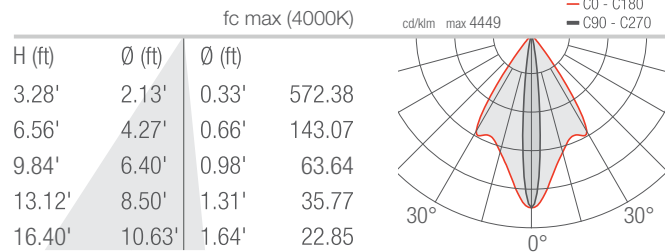

X - 66°x11° adjustable

Job Name/Date:

Fixture Type Designation: