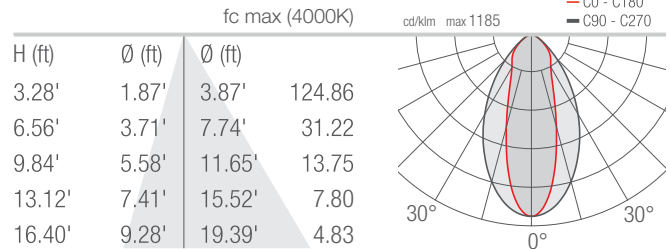

TECHNICAL DATA

Wattage / Input	39W (24VDC)
Power Supply	Remote, not included. See Page 2.
Construction	Body: Anti-corrosive aluminum alloy EN AB 47100 Trim: AISI 316L Stainless Steel Lens: Tempered, transparent extra-clear glass Cable Length: 4.92'
CCT	RGBW (W = 4000K)
CRI	CRI >80
Delivered Lumens	1216 lm: (R) 209 lm, (G) 380 lm, (B) 123 lm, (W) 504 lm (4000K, 33°)
Efficacy	31 lm/W (4000K, 33°)
Optics	6 Standard (see below)
Finish	Anthracite
Fixture Dimensions	Ø 9.92" x 5.43"
Fixture Weight	13.23 lbs
LED Source	4 RGBW Power LED groups
Lumen Maintenance	L90,B10 >50,000hrs (Ta 25°C)
Color Consistency	3-Step MacAdam
Operating Temp.	-4°F to +113°F
IP Rating	IP66
Impact Rating	IK10

Fixture Dimensions

ORDERING INFORMATION

Example: PS50007MH. Accessories / Power Supplies ordered separately.

PS5000			H
Model No.	CRI	Optics	Finish
PS5000	7 - RGBW	S - 24° M - 33° L - 60° W - 32° x 61° Z - 61° x 32° X - 66° x 11° adjustable	H - Anthracite

Fixture Type Designation:

PHOTOMETRIC DATA

Note all Photometry is 4000K, CRI 80

S - 24°

M - 33°

L - 60°

W - 32°x61°

Z - 61°x32°

X - 66°x11° adjustable

Job Name/Date:

Fixture Type Designation: