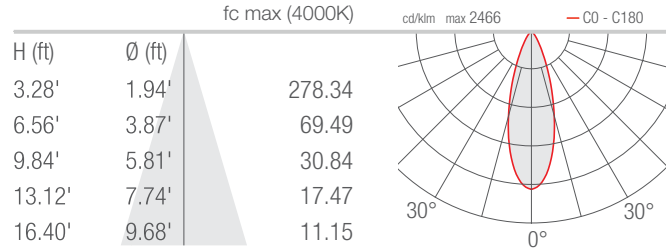

TECHNICAL DATA

Wattage / Input	39W (24VDC)
Power Supply	Remote, not included. See Page 2.
Construction	Body: Anti-corrosive aluminum alloy EN AB 47100 Trim: AISI 316L Stainless Steel Lens: Tempered, transparent extra-clear glass Cable Length: 4.92'
CCT	RGBW (W = 4000K)
CRI	CRI >80
Delivered Lumens	1216 lm: (R) 209 lm, (G) 380 lm, (B) 123 lm, (W) 504 lm (4000K, 33°)
Efficacy	31 lm/W (4000K, 33°)
Optics	6 Standard (see below)
Finish	Anthracite
Fixture Dimensions	Ø 9.92" x 5.43"
Fixture Weight	13.23 lbs
LED Source	4 RGBW Power LED groups
Lumen Maintenance	L90,B10 >50,000hrs (Ta 25°C)
Color Consistency	3-Step MacAdam
Operating Temp.	-4°F to +113°F
IP Rating	IP66
Impact Rating	IK10

Fixture Dimensions

ORDERING INFORMATION

Example: PS50007MH. Accessories / Power Supplies ordered separately.

PS5000			H
Model No.	CRI	Optics	Finish
PS5000	7 - RGBW	S - 24° M - 33° L - 60° W - 32° x 61° Z - 61° x 32° X - 66° x 11° adjustable	H - Anthracite

Fixture Type Designation:

PHOTOMETRIC DATA

Note all Photometry is 4000K, CRI 80

S - 24°

M - 33°

L - 60°

W - 32°x61°

Z - 61°x32°

X - 66°x11° adjustable

Job Name/Date:

Fixture Type Designation: