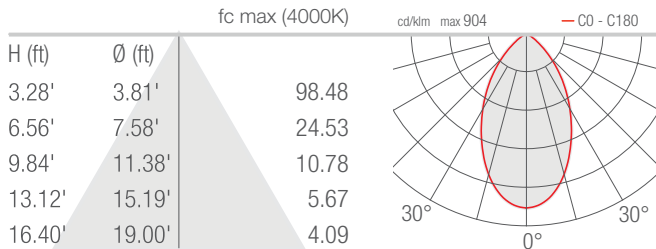

TECHNICAL DATA

Wattage / Input	39W (24VDC)
Power Supply	Remote, not included. See Page 2.
Construction	Body: Anti-corrosive aluminum alloy EN AB 47100 Trim: AISI 316L Stainless Steel Lens: Tempered, transparent extra-clear glass Cable Length: 4.92'
CCT	RGBW (W = 4000K)
CRI	CRI >80
Delivered Lumens	1216 lm: (R) 209 lm, (G) 380 lm, (B) 123 lm, (W) 504 lm (4000K, 33°)
Efficacy	31 lm/W (4000K, 33°)
Optics	6 Standard (see below)
Finish	Anthracite
Fixture Dimensions	Ø 9.92" x 5.43"
Fixture Weight	13.23 lbs
LED Source	4 RGBW Power LED groups
Lumen Maintenance	L90,B10 >50,000hrs (Ta 25°C)
Color Consistency	3-Step MacAdam
Operating Temp.	-4°F to +113°F
IP Rating	IP66
Impact Rating	IK10

Fixture Dimensions

ORDERING INFORMATION

Example: PS50007MH. Accessories / Power Supplies ordered separately.

PS5000			H
Model No.	CRI	Optics	Finish
PS5000	7 - RGBW	S - 24° M - 33° L - 60° W - 32° x 61° Z - 61° x 32° X - 66° x 11° adjustable	H - Anthracite

Fixture Type Designation:

PHOTOMETRIC DATA

Note all Photometry is 4000K, CRI 80

S - 24°

M - 33°

L - 60°

W - 32°x61°

Z - 61°x32°

X - 66°x11° adjustable

Job Name/Date:

Fixture Type Designation: