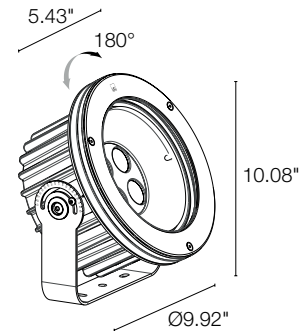

STRA P 5.0

Strap P 5.0 is a compact floodlight that combines RGB with White LED technology. With 6 standard optics and IP66 rating, the Strap P 5.0 is a versatile floodlight capable of a broad range of applications.

TECHNICAL DATA

Wattage / Input	39W (24VDC)
Power Supply	Remote, not included. See Page 2.
Construction	Body: Anti-corrosive aluminum alloy EN AB 47100 Trim: AISI 316L Stainless Steel Lens: Tempered, transparent extra-clear glass Cable Length: 4.92'
CCT	RGBW (W = 4000K)
CRI	CRI >80
Delivered Lumens	1216 lm: (R) 209 lm, (G) 380 lm, (B) 123 lm, (W) 504 lm (4000K, 33°)
Efficacy	31 lm/W (4000K, 33°)
Optics	6 Standard (see below)
Finish	Anthracite
Fixture Dimensions	Ø 9.92" x 5.43"
Fixture Weight	13.23 lbs
LED Source	4 RGBW Power LED groups
Lumen Maintenance	L90,B10 >50,000hrs (Ta 25°C)
Color Consistency	3-Step MacAdam
Operating Temp.	-4°F to +113°F
IP Rating	IP66
Impact Rating	IK10

Fixture Dimensions

ORDERING INFORMATION

Example: PS50007MH. Accessories / Power Supplies ordered separately.

PS5000			H
Model No.	CRI	Optics	Finish
PS5000	7 - RGBW	S - 24° M - 33° L - 60° W - 32° x 61° Z - 61° x 32° X - 66° x 11° adjustable	H - Anthracite

Job Name/Date:

Fixture Type Designation:

SUGGESTED POWER SUPPLIES

24VDC

Part Number	Description	Input/Output	# of Fixtures
PPLT00288	DMX / RDM / DALI / 0-10V	120-277VAC to 24VDC, 100W, Class 2	1-2

For other power supply options consult factory.