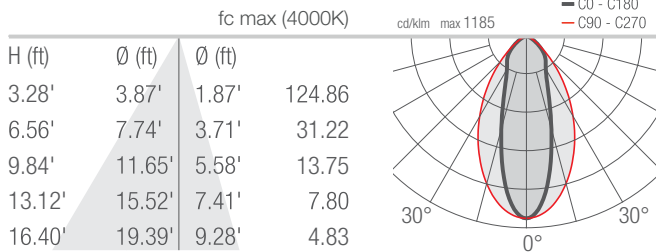

TECHNICAL DATA

Wattage / Input	39W (24VDC)
Power Supply	Remote, not included. See Page 2.
Construction	Body: Anti-corrosive aluminum alloy EN AB 47100 Trim: AISI 316L Stainless Steel Lens: Tempered, transparent extra-clear glass Cable Length: 4.92'
CCT	RGBW (W = 4000K)
CRI	CRI >80
Delivered Lumens	1216 lm: (R) 209 lm, (G) 380 lm, (B) 123 lm, (W) 504 lm (4000K, 33°)
Efficacy	31 lm/W (4000K, 33°)
Optics	6 Standard (see below)
Finish	Anthracite
Fixture Dimensions	Ø 9.92" x 5.43"
Fixture Weight	13.23 lbs
LED Source	4 RGBW Power LED groups
Lumen Maintenance	L90,B10 >50,000hrs (Ta 25°C)
Color Consistency	3-Step MacAdam
Operating Temp.	-4°F to +113°F
IP Rating	IP66
Impact Rating	IK10

Fixture Dimensions

ORDERING INFORMATION

Example: PS50007MH. Accessories / Power Supplies ordered separately.

PS5000			H
Model No.	CRI	Optics	Finish
PS5000	7 - RGBW	S - 24° M - 33° L - 60° W - 32° x 61° Z - 61° x 32° X - 66° x 11° adjustable	H - Anthracite

Fixture Type Designation:

PHOTOMETRIC DATA

Note all Photometry is 4000K, CRI 80

S - 24°

M - 33°

L - 60°

W - 32°x61°

Z - 61°x32°

X - 66°x11° adjustable

Job Name/Date:

Fixture Type Designation: