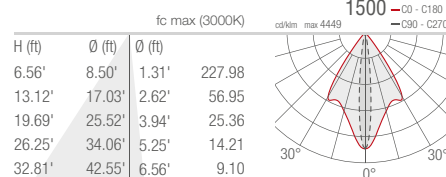

STRA P 1.0

10°x45° optics

Adjustable
66°x11° optics

patented
elliptical optics,
adjusted manually
with magnet

13.23 lbs

POWER / POWER SUPPLY	37W 120VAC
MODEL NO.	PS1010 H Anthracite
	37W 120VAC 0-10V
	PS1010 H R Anthracite
CRI	0 - CRI 80 1 - CRI >90
LED COLOR	F - 2700K 5 - 3000K 9 - 4000K
OPTICS	V - 11° S - 14° M - 30° L - 37° W - 10°x45° X - 66°x11° adjustable
LUMEN OUTPUT AT SOURCE	3402 lm (3000K, CRI 80)
DELIVERED LUMEN OUTPUT	2024 lm (3000K, 30°, CRI 80) 2205 lm (3000K, 66°x11°, CRI 80)
NO. AND TYPE OF LED	4 high intensity power LEDs 3-step MacAdam, 50,000h L90 B10 (Ta 25°C)
MATERIAL	body in die-cast aluminum trim in AISI 316L stainless steel lens in serigraphed, tempered, transparent extra-clear glass
POWER SUPPLY UNIT	built in
POWER CABLES	includes 4.92' neoprene cable H05RN-F 0.12"x0.04" Ø0.28"
MOUNTING	surface mounted (ceiling, wall, ground)
ACCESSORIES	see accessories page
FEATURES	66°x11° optics adjustable through 360° using magnet included
NOTES	Stra available in various ingrade versions

M - 30° CRI 80

L - 37° CRI 80

W - 10°x45° CRI 80

X - 66°x11° tiltable CRI 80

STRA P 5.0

S - 24°

M - 33°

L - 60°

W - 32°x61°

Z - 61°x32°

X - 66°x11° adjustable