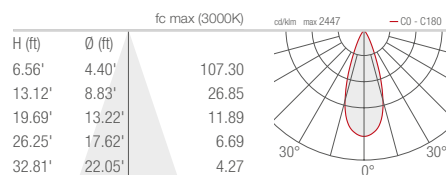

STRA P 1.0

10°x45° optics

Adjustable
66°x11° optics

patented
elliptical optics,
adjusted manually
with magnet

13.23 lbs

POWER / POWER SUPPLY	37W 120VAC
MODEL NO.	PS1010 H Anthracite
	37W 120VAC 0-10V
	PS1010 H R Anthracite
CRI	0 - CRI 80 1 - CRI >90
LED COLOR	F - 2700K 5 - 3000K 9 - 4000K
OPTICS	V - 11° S - 14° M - 30° L - 37° W - 10°x45° X - 66°x11° adjustable
LUMEN OUTPUT AT SOURCE	3402 lm (3000K, CRI 80)
DELIVERED LUMEN OUTPUT	2024 lm (3000K, 30°, CRI 80) 2205 lm (3000K, 66°x11°, CRI 80)
NO. AND TYPE OF LED	4 high intensity power LEDs 3-step MacAdam, 50,000h L90 B10 (Ta 25°C)
MATERIAL	body in die-cast aluminum trim in AISI 316L stainless steel lens in serigraphed, tempered, transparent extra-clear glass
POWER SUPPLY UNIT	built in
POWER CABLES	includes 4.92' neoprene cable H05RN-F 0.12"x0.04" Ø0.28"
MOUNTING	surface mounted (ceiling, wall, ground)
ACCESSORIES	see accessories page
FEATURES	66°x11° optics adjustable through 360° using magnet included
NOTES	Stra available in various ingrade versions

M - 30° CRI 80

L - 37° CRI 80

W - 10°x45° CRI 80

X - 66°x11° tiltable CRI 80

STRA P 5.0

S - 24°

M - 33°

L - 60°