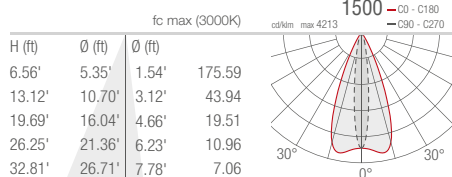

STRA P 1.0

10°x45° optics

Adjustable
66°x11° optics

patented
elliptical optics,
adjusted manually
with magnet

13.23 lbs

POWER / POWER SUPPLY	37W 120VAC
MODEL NO.	PS1010 H Anthracite
	37W 120VAC 0-10V
	PS1010 H R Anthracite
CRI	0 - CRI 80 1 - CRI >90
LED COLOR	F - 2700K 5 - 3000K 9 - 4000K
OPTICS	V - 11° S - 14° M - 30° L - 37° W - 10°x45° X - 66°x11° adjustable
LUMEN OUTPUT AT SOURCE	3402 lm (3000K, CRI 80)
DELIVERED LUMEN OUTPUT	2024 lm (3000K, 30°, CRI 80) 2205 lm (3000K, 66°x11°, CRI 80)
NO. AND TYPE OF LED	4 high intensity power LEDs 3-step MacAdam, 50,000h L90 B10 (Ta 25°C)
MATERIAL	body in die-cast aluminum trim in AISI 316L stainless steel lens in serigraphed, tempered, transparent extra-clear glass
POWER SUPPLY UNIT	built in
POWER CABLES	includes 4.92' neoprene cable H05RN-F 0.12"x0.04" Ø0.28"
MOUNTING	surface mounted (ceiling, wall, ground)
ACCESSORIES	see accessories page
FEATURES	66°x11° optics adjustable through 360° using magnet included
NOTES	Stra available in various ingrade versions

M - 30° CRI 80

L - 37° CRI 80

W - 10°x45° CRI 80

X - 66°x11° tiltable CRI 80

STRA P 5.0

S - 24°

M - 33°

L - 60°