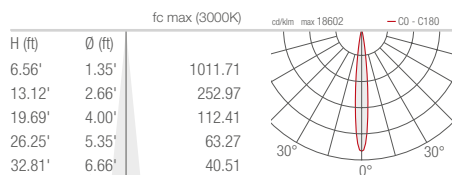

STRA P

OUTDOOR PROJECTORS

STRA P 1.0

V - 11° CRI 80