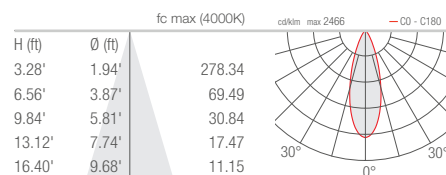

STRA P 1.0

10°x45° optics

Adjustable
66°x11° optics

patented
elliptical optics,
adjusted manually
with magnet

13.23 lbs

POWER / POWER SUPPLY	37W 120VAC
MODEL NO.	PS1010 H Anthracite
	37W 120VAC 0-10V
	PS1010 H R Anthracite
CRI	0 - CRI 80 1 - CRI >90
LED COLOR	F - 2700K 5 - 3000K 9 - 4000K
OPTICS	V - 11° S - 14° M - 30° L - 37° W - 10°x45° X - 66°x11° adjustable
LUMEN OUTPUT AT SOURCE	3402 lm (3000K, CRI 80)
DELIVERED LUMEN OUTPUT	2024 lm (3000K, 30°, CRI 80) 2205 lm (3000K, 66°x11°, CRI 80)
NO. AND TYPE OF LED	4 high intensity power LEDs 3-step MacAdam, 50,000h L90 B10 (Ta 25°C)
MATERIAL	body in die-cast aluminum trim in AISI 316L stainless steel lens in serigraphed, tempered, transparent extra-clear glass
POWER SUPPLY UNIT	built in
POWER CABLES	includes 4.92' neoprene cable H05RN-F 0.12"x0.04" Ø0.28"
MOUNTING	surface mounted (ceiling, wall, ground)
ACCESSORIES	see accessories page
FEATURES	66°x11° optics adjustable through 360° using magnet included
NOTES	Stra available in various ingrade versions

M - 30° CRI 80

L - 37° CRI 80

W - 10°x45° CRI 80

X - 66°x11° tiltable CRI 80

STRA P 5.0

S - 24°

M - 33°

L - 60°

W - 32°x61°

Z - 61°x32°

X - 66°x11° adjustable