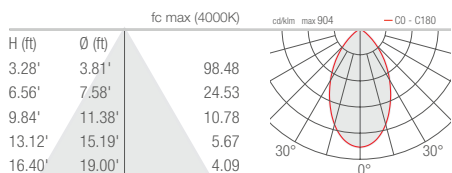

STRA P 1.0

10°x45° optics

Adjustable
66°x11° optics

patented
elliptical optics,
adjusted manually
with magnet

13.23 lbs

POWER / POWER SUPPLY	37W 120VAC
MODEL NO.	PS1010 H Anthracite
	37W 120VAC 0-10V
	PS1010 H R Anthracite
CRI	0 - CRI 80 1 - CRI >90
LED COLOR	F - 2700K 5 - 3000K 9 - 4000K
OPTICS	V - 11° S - 14° M - 30° L - 37° W - 10°x45° X - 66°x11° adjustable
LUMEN OUTPUT AT SOURCE	3402 lm (3000K, CRI 80)
DELIVERED LUMEN OUTPUT	2024 lm (3000K, 30°, CRI 80) 2205 lm (3000K, 66°x11°, CRI 80)
NO. AND TYPE OF LED	4 high intensity power LEDs 3-step MacAdam, 50,000h L90 B10 (Ta 25°C)
MATERIAL	body in die-cast aluminum trim in AISI 316L stainless steel lens in serigraphed, tempered, transparent extra-clear glass
POWER SUPPLY UNIT	built in
POWER CABLES	includes 4.92' neoprene cable H05RN-F 0.12"x0.04" Ø0.28"
MOUNTING	surface mounted (ceiling, wall, ground)
ACCESSORIES	see accessories page
FEATURES	66°x11° optics adjustable through 360° using magnet included
NOTES	Stra available in various ingrade versions

M - 30° CRI 80

L - 37° CRI 80

W - 10°x45° CRI 80

X - 66°x11° tiltable CRI 80

STRA P 5.0

S - 24°

M - 33°

L - 60°

W - 32°x61°

Z - 61°x32°

X - 66°x11° adjustable