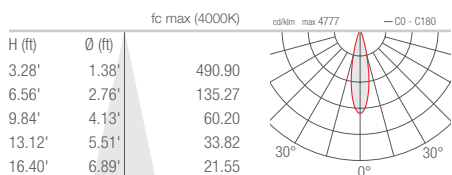

STRA P 5.0

32°x61° optics

61°x32° optics

Adjustable
66°x11° optics

patented
elliptical optics,
adjusted manually
with magnet

 13.23 lbs IP66 IK10

POWER / POWER SUPPLY	39W 24Vdc
MODEL NO.	PS5000 7 ■ H Anthracite
OPTICS	S - 24° M - 33° L - 60° W - 32°x61° Z - 61°x32° X - 66°x11° adjustable
LED COLOR	RGBW
LUMEN OUTPUT AT SOURCE	2048 lm, R: 352 lm G: 640 lm B: 208 lm W: 848 lm (4000K)
DELIVERED LUMEN OUTPUT	1216 lm, R: 209 lm G: 380 lm B: 123 lm W: 504 lm (4000K, 33°)
NO. AND TYPE OF LED	4 RGBW LED groups 50,000h L85 B10 (Ta 25°C)
MATERIAL	body in die-cast aluminum trim in AISI 316L stainless steel lens in serigraphed, tempered, transparent extra-clear glass
POWER SUPPLY UNIT	remote power supply required, not included
POWER CABLES	includes 4.92' FEP+RUB cable (equivalent to H05RN-F) 0.24"x0.02"/0.02" Ø0.25"
MOUNTING	surface mounted (ceiling, wall, ground)
FEATURES	66°x11° optics adjustable through 360° using magnet included
NOTES	Stra available in various ingrade versions

M - 30° CRI 80

L - 37° CRI 80

W - 10°x45° CRI 80

X - 66°x11° tiltable CRI 80

STRA P 5.0

S - 24°

M - 33°

L - 60°

W - 32°x61°

Z - 61°x32°

X - 66°x11° adjustable