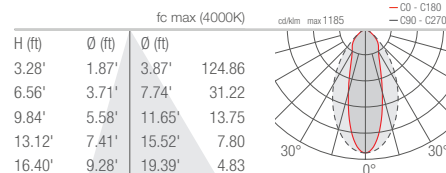

STRA P 5.0

32°x61° optics

61°x32° optics

Adjustable
66°x11° optics

patented
elliptical optics,
adjusted manually
with magnet

 13.23 lbs IP66 IK10

POWER / POWER SUPPLY	39W 24Vdc
MODEL NO.	PS5000 7 ■ H Anthracite
OPTICS	S - 24° M - 33° L - 60° W - 32°x61° Z - 61°x32° X - 66°x11° adjustable
LED COLOR	RGBW
LUMEN OUTPUT AT SOURCE	2048 lm, R: 352 lm G: 640 lm B: 208 lm W: 848 lm (4000K)
DELIVERED LUMEN OUTPUT	1216 lm, R: 209 lm G: 380 lm B: 123 lm W: 504 lm (4000K, 33°)
NO. AND TYPE OF LED	4 RGBW LED groups 50,000h L85 B10 (Ta 25°C)
MATERIAL	body in die-cast aluminum trim in AISI 316L stainless steel lens in serigraphed, tempered, transparent extra-clear glass
POWER SUPPLY UNIT	remote power supply required, not included
POWER CABLES	includes 4.92' FEP+RUB cable (equivalent to H05RN-F) 0.24"x0.02"/0.02" Ø0.25"
MOUNTING	surface mounted (ceiling, wall, ground)
FEATURES	66°x11° optics adjustable through 360° using magnet included
NOTES	Stra available in various ingrade versions

M - 30° CRI 80

L - 37° CRI 80

W - 10°x45° CRI 80

X - 66°x11° tiltable CRI 80

STRA P 5.0

S - 24°

M - 33°

L - 60°

W - 32°x61°

Z - 61°x32°

X - 66°x11° adjustable