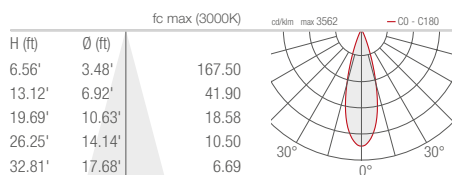

STRA P 1.0

10°x45° optics

Adjustable
66°x11° optics

patented
elliptical optics,
adjusted manually
with magnet

13.23 lbs

POWER / POWER SUPPLY	37W 120VAC
MODEL NO.	PS1010 H Anthracite
	37W 120VAC 0-10V
	PS1010 H R Anthracite
CRI	0 - CRI 80 1 - CRI >90
LED COLOR	F - 2700K 5 - 3000K 9 - 4000K
OPTICS	V - 11° S - 14° M - 30° L - 37° W - 10°x45° X - 66°x11° adjustable
LUMEN OUTPUT AT SOURCE	3402 lm (3000K, CRI 80)
DELIVERED LUMEN OUTPUT	2024 lm (3000K, 30°, CRI 80) 2205 lm (3000K, 66°x11°, CRI 80)
NO. AND TYPE OF LED	4 high intensity power LEDs 3-step MacAdam, 50,000h L90 B10 (Ta 25°C)
MATERIAL	body in die-cast aluminum trim in AISI 316L stainless steel lens in serigraphed, tempered, transparent extra-clear glass
POWER SUPPLY UNIT	built in
POWER CABLES	includes 4.92' neoprene cable H05RN-F 0.12"x0.04" Ø0.28"
MOUNTING	surface mounted (ceiling, wall, ground)
ACCESSORIES	see accessories page
FEATURES	66°x11° optics adjustable through 360° using magnet included
NOTES	Stra available in various ingrade versions

M - 30° CRI 80

L - 37° CRI 80

W - 10°x45° CRI 80

X - 66°x11° tiltable CRI 80

STRA P 5.0

S - 24°

M - 33°

L - 60°