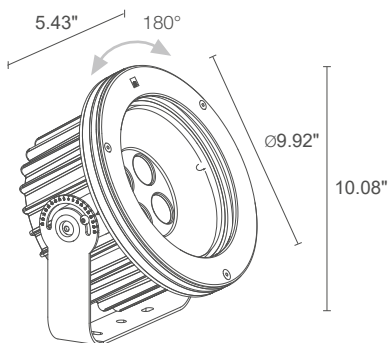

13.23 lbs

POWER / POWER SUPPLY	37W 120VAC
MODEL NO.	PS1010 H Anthracite
	37W 120VAC 0-10V
	PS1010 H R Anthracite
CRI	0 - CRI 80 1 - CRI >90
LED COLOR	F - 2700K 5 - 3000K 9 - 4000K
OPTICS	V - 11° S - 14° M - 30° L - 37° W - 10°x45° X - 66°x11° adjustable
LUMEN OUTPUT AT SOURCE	3402 lm (3000K, CRI 80)
DELIVERED LUMEN OUTPUT	2024 lm (3000K, 30°, CRI 80) 2205 lm (3000K, 66°x11°, CRI 80)
NO. AND TYPE OF LED	4 high intensity power LEDs 3-step MacAdam, 50,000h L90 B10 (Ta 25°C)
MATERIAL	body in die-cast aluminum trim in AISI 316L stainless steel lens in serigraphed, tempered, transparent extra-clear glass
POWER SUPPLY UNIT	built in
POWER CABLES	includes 4.92' neoprene cable H05RN-F 0.12"x0.04" Ø0.28"
MOUNTING	surface mounted (ceiling, wall, ground)
ACCESSORIES	see accessories page
FEATURES	66°x11° optics adjustable through 360° using magnet included
NOTES	Stra available in various ingrade versions