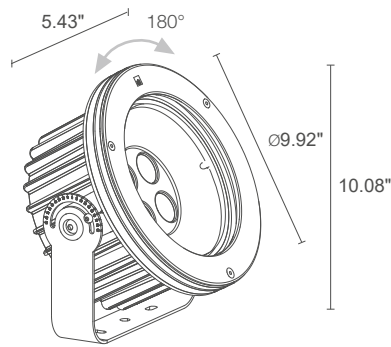

13.23 lbs IP66 IK10

POWER / POWER SUPPLY	39W 24Vdc
MODEL NO.	PS5000 7 ■ H Anthracite
OPTICS	S - 24° M - 33° L - 60° W - 32°x61° Z - 61°x32° X - 66°x11° adjustable
LED COLOR	RGBW
LUMEN OUTPUT AT SOURCE	2048 lm, R: 352 lm G: 640 lm B: 208 lm W: 848 lm (4000K)
DELIVERED LUMEN OUTPUT	1216 lm, R: 209 lm G: 380 lm B: 123 lm W: 504 lm (4000K, 33°)
NO. AND TYPE OF LED	4 RGBW LED groups 50,000h L85 B10 (Ta 25°C)
MATERIAL	body in die-cast aluminum trim in AISI 316L stainless steel lens in serigraphed, tempered, transparent extra-clear glass
POWER SUPPLY UNIT	remote power supply required, not included
POWER CABLES	includes 4.92' FEP+RUB cable (equivalent to H05RN-F) 0.24"x0.02"/0.02" Ø0.25"
MOUNTING	surface mounted (ceiling, wall, ground)
FEATURES	66°x11° optics adjustable through 360° using magnet included
NOTES	Stra available in various ingrade versions