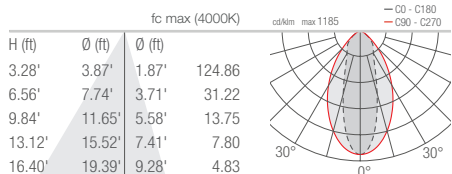

STRA P 1.0

10°x45° optics

Adjustable
66°x11° optics

patented
elliptical optics,
adjusted manually
with magnet

13.23 lbs

POWER / POWER SUPPLY	37W 120VAC
MODEL NO.	PS1010 H Anthracite
	37W 120VAC 0-10V
	PS1010 H R Anthracite
CRI	0 - CRI 80 1 - CRI >90
LED COLOR	F - 2700K 5 - 3000K 9 - 4000K
OPTICS	V - 11° S - 14° M - 30° L - 37° W - 10°x45° X - 66°x11° adjustable
LUMEN OUTPUT AT SOURCE	3402 lm (3000K, CRI 80)
DELIVERED LUMEN OUTPUT	2024 lm (3000K, 30°, CRI 80) 2205 lm (3000K, 66°x11°, CRI 80)
NO. AND TYPE OF LED	4 high intensity power LEDs 3-step MacAdam, 50,000h L90 B10 (Ta 25°C)
MATERIAL	body in die-cast aluminum trim in AISI 316L stainless steel lens in serigraphed, tempered, transparent extra-clear glass
POWER SUPPLY UNIT	built in
POWER CABLES	includes 4.92' neoprene cable H05RN-F 0.12"x0.04" Ø0.28"
MOUNTING	surface mounted (ceiling, wall, ground)
ACCESSORIES	see accessories page
FEATURES	66°x11° optics adjustable through 360° using magnet included
NOTES	Stra available in various ingrade versions

M - 30° CRI 80

L - 37° CRI 80

W - 10°x45° CRI 80

X - 66°x11° tiltable CRI 80

STRA P 5.0

S - 24°

M - 33°

L - 60°

W - 32°x61°

Z - 61°x32°

X - 66°x11° adjustable