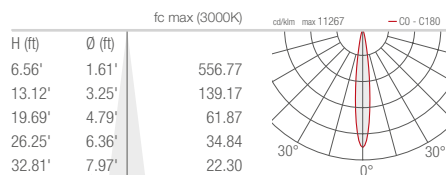

STRA P 1.0

10°x45° optics

Adjustable
66°x11° optics

patented
elliptical optics,
adjusted manually
with magnet

13.23 lbs

POWER / POWER SUPPLY	37W 120VAC
MODEL NO.	PS1010 H Anthracite
	37W 120VAC 0-10V
	PS1010 H R Anthracite
CRI	0 - CRI 80 1 - CRI >90
LED COLOR	F - 2700K 5 - 3000K 9 - 4000K
OPTICS	V - 11° S - 14° M - 30° L - 37° W - 10°x45° X - 66°x11° adjustable
LUMEN OUTPUT AT SOURCE	3402 lm (3000K, CRI 80)
DELIVERED LUMEN OUTPUT	2024 lm (3000K, 30°, CRI 80) 2205 lm (3000K, 66°x11°, CRI 80)
NO. AND TYPE OF LED	4 high intensity power LEDs 3-step MacAdam, 50,000h L90 B10 (Ta 25°C)
MATERIAL	body in die-cast aluminum trim in AISI 316L stainless steel lens in serigraphed, tempered, transparent extra-clear glass
POWER SUPPLY UNIT	built in
POWER CABLES	includes 4.92' neoprene cable H05RN-F 0.12"x0.04" Ø0.28"
MOUNTING	surface mounted (ceiling, wall, ground)
ACCESSORIES	see accessories page
FEATURES	66°x11° optics adjustable through 360° using magnet included
NOTES	Stra available in various ingrade versions

M - 30° CRI 80

L - 37° CRI 80

W - 10°x45° CRI 80

X - 66°x11° tiltable CRI 80

STRA P 5.0

S - 24°

M - 33°

L - 60°