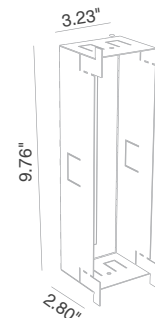

PLASTERKIT STRIPP

REF N° 744 01 000 For mounting into gypsum walls

Housing: perforated aluminum

STRIPP

designplan™

79 Trenton Avenue
Frenchtown, NJ 08825

Tel: (908) 996-7710
Fax: (908) 996-7042