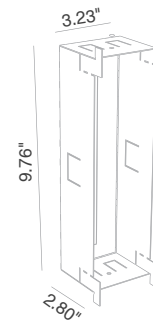

PLASTERKIT STRIPP

REF N° 744 01 000 For mounting into gypsum walls

Housing: perforated aluminum

designplan™

79 Trenton Avenue
Frenchtown, NJ 08825

Tel: (908) 996-7710
Fax: (908) 996-7042