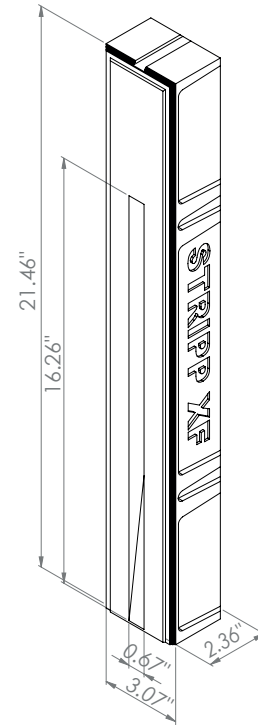

STRIPP XF IP54

OUTDOOR

Fix (not adjustable) 0° - 0°

3.27" × 21.65"

Material : waterproof CALCYT+®

STRIPP XF LED DIM 100 LM

REF N° 141 60 505 CRI 80 warm white 2200°K

REF N° 141 60 005 CRI 90 warm white 2700°K

REF N° 141 60 105 CRI 90 warm white 3000°K

REF N° 141 60 205 CRI 90 neutral white 4000°K

REF N° 141 60 305 royal blue

1W - excl. LED driver -
current controlled 350mA -
Ⓢ - serial wiring - 3 Step MacAdam
Requires remote LED driver - 350mA

Ready for installation in solid walls
Optional plasterkit for installation into gypsum walls

PLASTERKIT STRIPP XF

REF N° 743 01 000 For mounting into gypsum walls

Housing: perforated aluminum

STRIPP