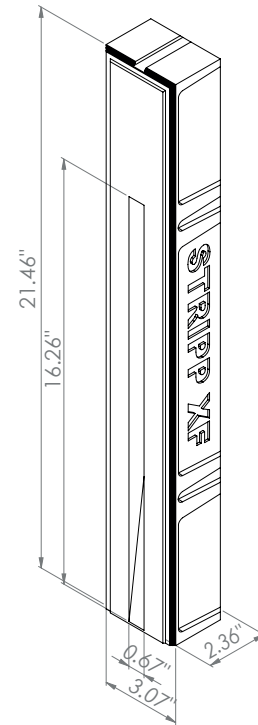

STRIPP XF IP20

INDOOR

Fix (not adjustable) 0° - 0°

☞ 3.27" × 21.65"

Material : CALCYT® plaster

STRIPP XF LED DIM 100 LM

REF N° 141 60 500 CRI 80 warm white 2200°K

REF N° 141 60 000 CRI 90 warm white 2700°K

REF N° 141 60 100 CRI 90 warm white 3000°K

REF N° 141 60 200 CRI 90 neutral white 4000°K

REF N° 141 60 300 royal blue

1W - excl. LED driver -
current controlled 350mA -
Ⓟ - serial wiring - 3 Step MacAdam
Requires remote LED driver - 350mA

Ready for installation in solid walls
Optional plasterkit for installation into gypsum walls

PLASTERKIT STRIPP XF

REF N° 743 01 000 For mounting into gypsum walls

Housing: perforated aluminum

designplan™

79 Trenton Avenue
Frenchtown, NJ 08825

Tel: (908) 996-7710
Fax: (908) 996-7042