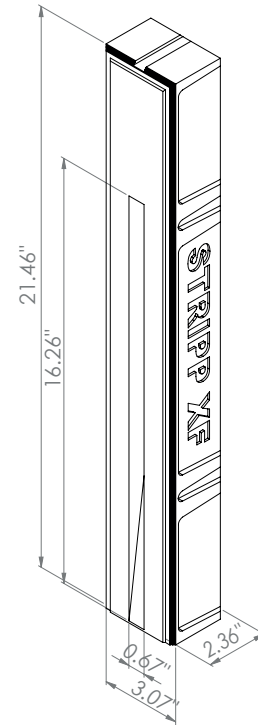

STRIPP XF IP54

BATHROOM

Fix (not adjustable) 0° - 0°

☐ 3.27" × 21.65"

Material : CALCYT® plaster

STRIPP XF LED DIM 100 LM

REF N° 141 60 501 CRI 80 warm white 2200°K

REF N° 141 60 001 CRI 90 warm white 2700°K

REF N° 141 60 101 CRI 90 warm white 3000°K

REF N° 141 60 201 CRI 90 neutral white 4000°K

REF N° 141 60 301 royal blue

1W - excl. LED driver -
current controlled 350mA -
Ⓢ - serial wiring - 3 Step MacAdam
Requires remote LED driver - 350mA

Ready for installation in solid walls
Optional plasterkit for installation into gypsum walls

PLASTERKIT STRIPP XF

REF N° 743 01 000 For mounting into gypsum walls

Housing: perforated aluminum