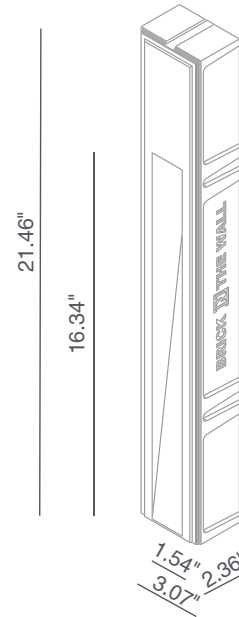

STRIPP XL IP20

INDOOR

Fix (not adjustable) 0° - 0°

□ 3.27" × 21.65"

Material : CALCYT® plaster

STRIPP XL LED DIM 100 LM

REF N° 143 60 500 CRI 80 warm white 2200°K

REF N° 143 60 000 CRI 90 warm white 2700°K

REF N° 143 60 100 CRI 90 warm white 3000°K

REF N° 143 60 200 CRI 90 neutral white 4000°K

REF N° 143 60 300 royal blue

1W - excl. LED driver -
current controlled 350mA -
Ⓢ - serial wiring - 3 Step MacAdam
Requires remote LED driver - 350mA

STRIPP XL LED DIM 200 LM

REF N° 143 62 500 CRI 80 warm white 2200°K

REF N° 143 62 000 CRI 90 warm white 2700°K

REF N° 143 62 100 CRI 90 warm white 3000°K

REF N° 143 62 200 CRI 90 neutral white 4000°K

REF N° 143 62 300 royal blue

2W - excl. LED driver -
current controlled 350mA -
Ⓢ - serial wiring - 3 Step MacAdam
Requires remote LED driver - 350mA

STRIPP XL LED DIM 400 LM

REF N° 143 61 500 CRI 80 warm white 2200°K

REF N° 143 61 000 CRI 90 warm white 2700°K

REF N° 143 61 100 CRI 90 warm white 3000°K

REF N° 143 61 200 CRI 90 neutral white 4000°K

REF N° 143 61 300 royal blue

4W - excl. LED driver -
current controlled 350mA -
Ⓢ - serial wiring - 3 Step MacAdam
Requires remote LED driver - 350mA

Ready for installation in solid walls
Optional plasterkit for installation into gypsum walls

PLASTERKIT STRIPP XL
REF N° 743 01 000 For mounting into gypsum walls
Housing: perforated aluminum

designplan™

79 Trenton Avenue
Frenchtown, NJ 08825

Tel: (908) 996-7710
Fax: (908) 996-7042