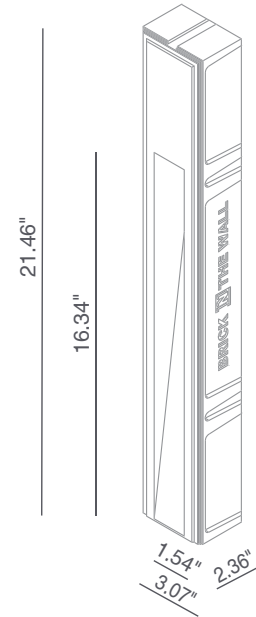

STRIPP XL IP54

BATHROOM

Fix (not adjustable) 0° - 0°

3.27" × 21.65"

Material : CALCYT® plaster

STRIPP XL LED DIM 100 LM

REF N° 143 60 501 CRI 80 warm white 2200°K

REF N° 143 60 001 CRI 90 warm white 2700°K

REF N° 143 60 101 CRI 90 warm white 3000°K

REF N° 143 60 201 CRI 90 neutral white 4000°K

REF N° 143 60 301 royal blue

1W - excl. LED driver -
current controlled 350mA -

Ⓟ - serial wiring - 3 Step MacAdam
Requires remote LED driver - 350mA

STRIPP XL LED DIM 200 LM

REF N° 143 62 501 CRI 80 warm white 2200°K

REF N° 143 62 001 CRI 90 warm white 2700°K

REF N° 143 62 101 CRI 90 warm white 3000°K

REF N° 143 62 201 CRI 90 neutral white 4000°K

REF N° 143 62 301 royal blue

2W - excl. LED driver -
current controlled 350mA -

Ⓟ - serial wiring - 3 Step MacAdam
Requires remote LED driver - 350mA

STRIPP XL LED DIM 400 LM

REF N° 143 61 501 CRI 80 warm white 2200°K

REF N° 143 61 001 CRI 90 warm white 2700°K

REF N° 143 61 101 CRI 90 warm white 3000°K

REF N° 143 61 201 CRI 90 neutral white 4000°K

REF N° 143 61 301 royal blue

4W - excl. LED driver -
current controlled 350mA -

Ⓟ - serial wiring - 3 Step MacAdam
Requires remote LED driver - 350mA

Ready for installation in solid walls
Optional plasterkit for installation into gypsum walls

PLASTERKIT STRIPP XL
REF N° 743 01 000 For mounting into gypsum walls
Housing: perforated aluminum

designplan

79 Trenton Avenue
Frenchtown, NJ 08825

Tel: (908) 996-7710
Fax: (908) 996-7042