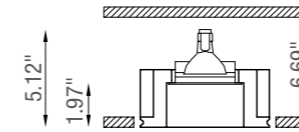

TECHNICAL FEATURES

Code	BU6246.Z.AC.US
Type	Tilttable downlight +/- 30°
Material	AC: AirCoral®
Weight	5.95 lbs
Mounting	Ceiling recessed
IP rating	IP20
Control gear	Constant current electronic driver (not included)
Cut out for plasterboard	15.35" x 6.30"
Lamp type	LED 500 mA
Lamp wattage	3 x 10W
Luminous efficacy	105 lm/W - 3000K
Light distribution	Wide beam 40°
Fitting	-
Light color	White 3000K White 2700K 4000K (on request)
Light hole	12.60" x 3.54"
CRI	>90