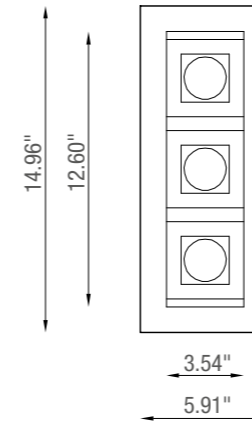

TECHNICAL FEATURES

Code	BU6246.Z.AC.US
Type	Tilttable downlight +/- 30°
Material	AC: AirCoral®
Weight	5.95 lbs
Mounting	Ceiling recessed
IP rating	IP20
Control gear	Constant current electronic driver (not included)
Cut out for plasterboard	15.35" x 6.30"
Lamp type	LED 500 mA
Lamp wattage	3 x 10W
Luminous efficacy	105 lm/W - 3000K
Light distribution	Wide beam 40°
Fitting	-
Light color	White 3000K White 2700K 4000K (on request)
Light hole	12.60" x 3.54"
CRI	>90