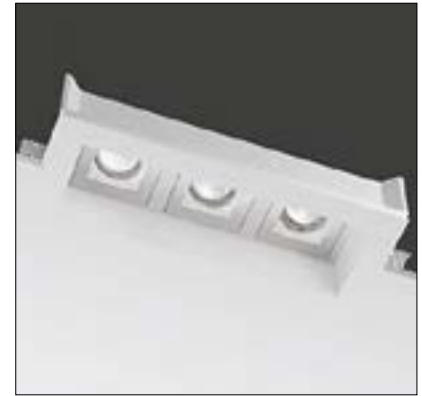

Tetris is a trimless multiple 3-cell adjustable downlight. Made of AirCoral®, this fixture is installed in plasterboard ceilings and seamlessly integrates into the landscape making it perfect for a variety of architectural projects.

TECHNICAL DATA

Wattage / Input	3 x 10W (500mA)
Power Supply	Remote, not included. See page 2.
Construction	Body: AirCoral®
CCT	3000K (2700K, 4000K on request, consult factory)
CRI	>90
Delivered Lumens	780 lm (3000K)
Efficacy	105 lm/W (3000K)
Optics	40°
Aperture	3.54" x 12.60"
Cut Out Dimensions	15.35" x 6.30"
Fixture Dimensions	14.96" l x 5.91" w x 5.12" h
Fixture Weight	5.95 lbs
LED Source	1 COB Professional LED
IP Rating	IP40

Fixture Dimensions:

The body is made of AirCoral® a unique patented composite material that actually purifies the air. It can be calculated how many cubic feet each fixture will purify. See website for AirCoral® calculator.