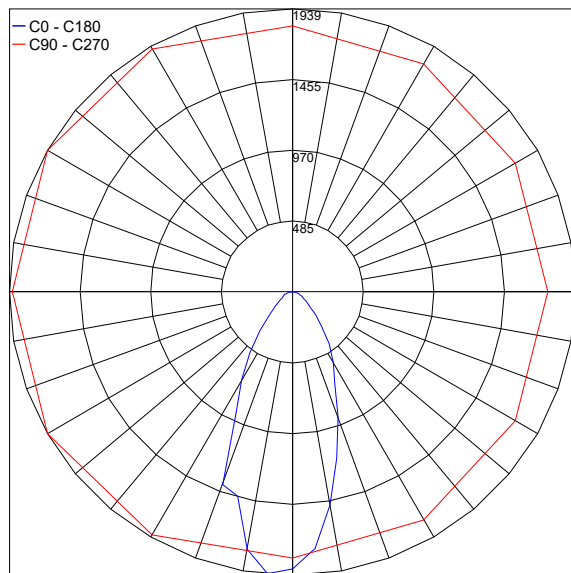

TECHNICAL DATA

Wattage / Input	3 x 10W (500mA)
Power Supply	Remote, not included. See page 2.
Construction	Body: AirCoral®
CCT	3000K (2700K, 4000K on request, consult factory)
CRI	>90
Delivered Lumens	780 lm (3000K)
Efficacy	105 lm/W (3000K)
Optics	40°
Aperture	3.54" x 12.60"
Cut Out Dimensions	15.35" x 6.30"
Fixture Dimensions	14.96" l x 5.91" w x 5.12" h
Fixture Weight	5.95 lbs
LED Source	1 COB Professional LED
IP Rating	IP40

BU6246.Z.AC.US	
Model No.	CCT
BU6246.Z.AC.US	30 WD - 3000K (standard)
	27 WD - 2700K (on request)
	40 WD - 4000K (on request)

Job Name/Date:

Fixture Type Designation:

SUGGESTED POWER SUPPLIES

500mA

Part Number	Description	Input/Output	Fixtures
PPLT00308-P	0-10V Dimming to 0.1%	120-277VAC to 500mA, 30W, Class 2	1-1
PPLT00480-P	0-10V Dimming to 1.0%	120-277VAC to 500mA, 30W, Class 2	1-1
PPLT00309-P	0-10V Dimming to 0.1%	120-277VAC to 500mA, 50W, Class 2	1-1

For other power supply options consult factory.

PHOTOMETRIC DATA

Note: All photometry is 3000K

Maximum Candela = 1939

Job Name/Date:

Fixture Type Designation: