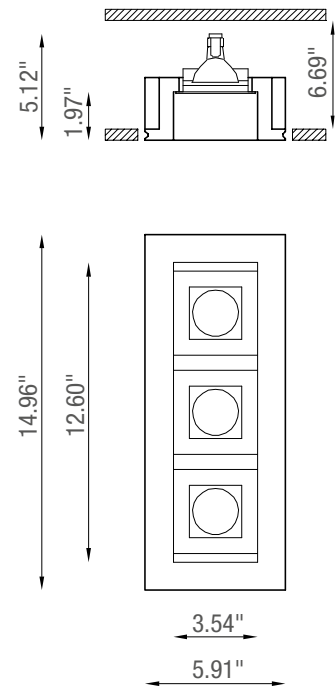

TECHNICAL DATA

Wattage / Input	3 x 10W (500mA)
Power Supply	Remote, not included. See page 2.
Construction	Body: AirCoral®
CCT	3000K (2700K, 4000K on request, consult factory)
CRI	>90
Delivered Lumens	780 lm (3000K)
Efficacy	105 lm/W (3000K)
Optics	40°
Aperture	3.54" x 12.60"
Cut Out Dimensions	15.35" x 6.30"
Fixture Dimensions	14.96" l x 5.91" w x 5.12" h
Fixture Weight	5.95 lbs
LED Source	1 COB Professional LED
IP Rating	IP40

Fixture Dimensions: