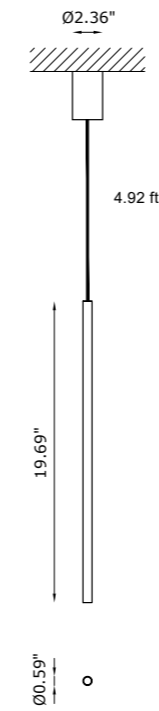

THE TUBE

-  matte white painted
-  matte black painted
-  chromed
-  anodized champagne
-  anodized rose gold

The Tube is a pendant light with a minimal design. Its diameter of only 0.59" makes it extremely clean-cut, discrete and elegant in shape. It has a light output that can enhance every detail and is available in different colors. It is available in a version with driver included in the ceiling-rose and a version with recessed ceiling-rose with remote driver.

CODE COMPOSITION

BU1131		4 S 00 M		ND	
		<i>light color</i>			
	27	2700K			
	30	3000K			
		<i>finishing</i>			
	WH	white			
	BL	black			
	CP	chromed			
	A1	champagne			
	A2	rose gold			

example of code composition BU1131 WH 4 S 00 M 27 ND

TECHNICAL FEATURES

Code	BU1131 XX (fig. B)
Type	Suspension lamp
Material	Aluminum
Finishing	White Black Champagne Rose Gold
Weight	1.76 lbs
Mounting	Ceiling mounting
IP rating	IP40
Control gear	Dimmable electronic driver, remote installation (included)
Cut out for plasterboard	Ø 1.77"
Lamp type	LED
Lamp wattage	4.5W
Luminous efficacy	360 lm - 3000K
Light distribution	Narrow beam
Fitting	-
Light colour	White 3000K White 2700K (on request)
Voltage connection	220-240V · 50/60Hz
CRI	>90
Emergency	-

Note
Black ceiling canopy with remote driver.
Black silicon cable (L 4.92").
On request different length.

79 Trenton Avenue
Frenchtown, NJ 08825

www.designplan.com

Tel: (908) 996-7710
Fax: (908) 996-7042