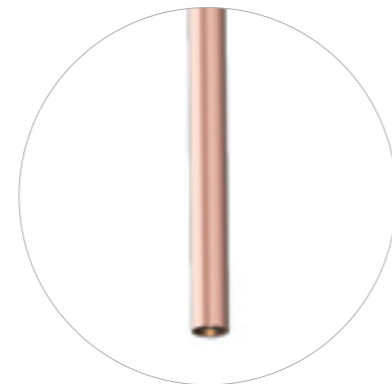

THE TUBE

-  matte white painted
-  matte black painted
-  chromed
-  anodized champagne
-  anodized rose gold

The Tube is a pendant light with a minimal design. Its diameter of only 0.59" makes it extremely clean-cut, discrete and elegant in shape. It has a light output that can enhance every detail and is available in different colors. It is available in a version with driver included in the ceiling-rose and a version with recessed ceiling-rose with remote driver.

CODE COMPOSITION

BU1131		4 S 00 M		ND	
		<i>light color</i>			
	27	2700K			
	30	3000K			
		<i>finishing</i>			
	WH	white			
	BL	black			
	CP	chromed			
	A1	champagne			
	A2	rose gold			

example of code composition BU1131 WH 4 S 00 M 27 ND

TECHNICAL FEATURES

Code	BU1131 XX (fig. B)
Type	Suspension lamp
Material	Aluminum
Finishing	White Black Champagne Rose Gold
Weight	1.76 lbs
Mounting	Ceiling mounting
IP rating	IP40
Control gear	Dimmable electronic driver, remote installation (included)
Cut out for plasterboard	Ø 1.77"
Lamp type	LED
Lamp wattage	4.5W
Luminous efficacy	360 lm - 3000K
Light distribution	Narrow beam
Fitting	-
Light colour	White 3000K White 2700K (on request)
Voltage connection	220-240V · 50/60Hz
CRI	>90
Emergency	-