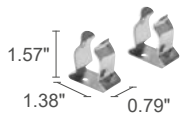

remote power supply required, not included

includes 16.40' neoprene cable H05RN-F 0.08"x0.03" Ø0.25"
RGB: includes 16.40' FEP+PCP cable (equivalent to H05RN-F) 0.16"x0.02"/0.02" Ø0.25"

surface mounted (ceiling, wall, ground)

WM0501
Pair of clips

WM0502
Pair of tamper-resistant clips

OUTDOOR AND UNDERWATER LINEAR PROFILES

TREVI 1.0

M - 40°

L - 65°

W - 20°x50°

D - Diffuse