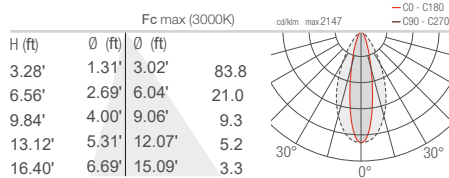

WM0501
Pair of clips

WM0502
Pair of tamper-resistant clips

OUTDOOR AND UNDERWATER LINEAR PROFILES

TREVI 1.0

M - 40°

L - 65°

W - 20°x50°

D - Diffuse