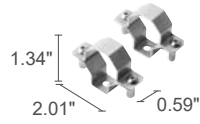

see accessories page

available on request in the following versions:
12.32" and 4W power (optics version)
12.32" and 5W power (diffuse version)
12.32" and 5W power (RGB version)

TREVI

ACCESSORIES

ACCESSORIES FOR INSTALLATION

WM0501
Pair of clips

WM0502
Pair of tamper-resistant clips

OUTDOOR AND UNDERWATER LINEAR PROFILES

TREVI 1.0

M - 40°

L - 65°

W - 20°x50°

D - Diffuse