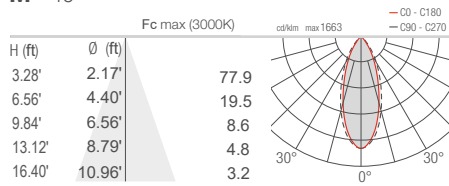

WM0501
Pair of clips

WM0502
Pair of tamper-resistant clips

OUTDOOR AND UNDERWATER LINEAR PROFILES

TREVI 1.0

M - 40°

L - 65°

W - 20°x50°

D - Diffuse