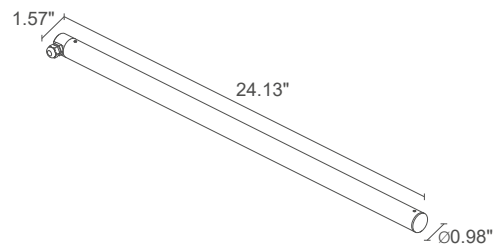

TREVI 1.0

 0.9 lbs
 

POWER / POWER SUPPLY	7W 24VDC white light 24.13" LED spacing 3.94" 10W 24VDC white light 24.13" diffuse
MODEL NO.	TR1000 ■ ■ A 11W 24VDC RGB light 24.13" diffuse TR1000 6 D A
LED COLOR	F - 2700K 5 - 3000K 9 - 4000K
OPTICS	M - 40° L - 65° W - 20°x50° D - diffuse
LUMEN OUTPUT AT SOURCE	619 lm (3000K, optics version) 1092 lm (3000K, diffuse version) RGB: 526 lm, R: 118 lm G: 336 lm B: 72 lm (diffuse version)
DELIVERED LUMEN OUTPUT	504 lm (3000K, 40°) 548 lm (3000K, diffuse optics) RGB: 376 lm, R: 84 lm G: 240 lm B: 52 lm (diffuse optics)
NO. AND TYPE OF LED	6 power LEDs, LED spacing 3.94", 1/4 ANSI BIN (optics version) 78 mid-power LEDs, 3-step MacAdam (diffuse version) RGB: 42 low-power, full-color LEDs 50,000h L90 B10 (Ta 25°C)
MATERIAL	lens in transparent polycarbonate (optics version) lens in opal polycarbonate (diffuse version) end caps in AISI 316L stainless steel
POWER SUPPLY UNIT	remote power supply required, not included
POWER CABLES	includes 16.40' neoprene cable H05RN-F 0.08"x0.03" Ø0.25" RGB: includes 16.40' FEP+PCP cable (equivalent to H05RN-F) 0.16"x0.02"/0.02" Ø0.25"
MOUNTING	surface mounted (ceiling, wall, ground)
ACCESSORIES	see accessories page
NOTES	available on request in the following versions: 12.32" and 4W power (optics version) 12.32" and 5W power (diffuse version) 12.32" and 5W power (RGB version)

WM0501
Pair of clips

WM0502
Pair of tamper-resistant clips

OUTDOOR AND UNDERWATER LINEAR PROFILES

TREVI 1.0

M - 40°

L - 65°

W - 20°x50°

D - Diffuse