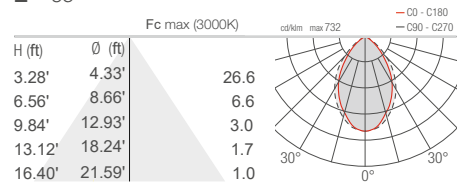

WM0501
Pair of clips

WM0502
Pair of tamper-resistant clips

OUTDOOR AND UNDERWATER LINEAR PROFILES

TREVI 1.0

M - 40°

L - 65°

W - 20°x50°

D - Diffuse