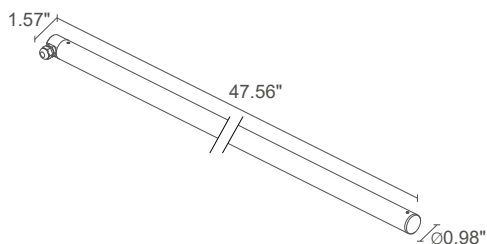

TREVI 1.1

TREVI 1.2

IPS LED TECH 1.8 lbs IP68 IK10

14W 24VDC white light 47.56" LED spacing 3.94"
21W 24VDC white light 47.56" diffuse
TR1100 ■ ■ A

24W 24VDC RGB light 47.56" diffuse
TR1100 6 D A

■	F - 2700K 5 - 3000K 9 - 4000K
■	M - 40° L - 65° W - 20°x50° D - diffuse

1237 lm (3000K, optics version)
2268 lm (3000K, diffuse version)
RGB: 1100 lm, R: 245 lm G: 703 lm
B: 152 lm (diffuse version)

1008 lm (3000K, 40°)
1138 lm (3000K, diffuse optics)
RGB: 786 lm, R: 175 lm G: 502 lm
B: 109 lm (diffuse optics)

12 power LEDs, LED spacing 3.94", 1/4 ANSI BIN (optics version) 162 mid-power LEDs, 3-step MacAdam (diffuse version)
RGB: 90 low-power, full-color LEDs 50,000h L90 B10 (Ta 25°C)

lens in transparent polycarbonate (optics version)
lens in opal polycarbonate (diffuse version)
end caps in AISI 316L stainless steel

remote power supply required, not included

includes 16.40' neoprene cable H05RN-F 0.08"x0.03" Ø0.25"
RGB: includes 16.40' FEP+PCP cable (equivalent to H05RN-F) 0.16"x0.02"/0.02" Ø0.25"

surface mounted (ceiling, wall, ground)

see accessories page

available on request in the following versions:
12.32" and 4W power (optics version)
12.32" and 5W power (diffuse version)
12.32" and 5W power (RGB version)

IPS LED TECH 4.6 lbs IP68 IK10

21W 24VDC white light 70.98" LED spacing 3.94"
32W 24VDC white light 70.98" diffuse
TR1200 ■ ■ A

37W 24VDC RGB light 70.98" diffuse
TR1200 6 D A

■	F - 2700K 5 - 3000K 9 - 4000K
■	M - 40° L - 65° W - 20°x50° D - diffuse

1856 lm (3000K, optics version)
3444 lm (3000K, diffuse version)
RGB: 1676 lm, R: 372 lm G: 1071 lm
B: 233 lm (diffuse version)

1512 lm (3000K, 40°)
1728 lm (3000K, diffuse optics)
RGB: 1197 lm, R: 266 lm G: 765 lm
B: 166 lm (diffuse optics)