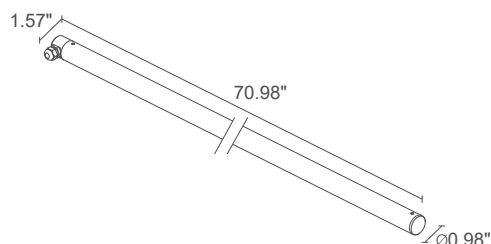

TREVI 1.2

IPS LED TECH 1.8 lbs IP68 IK10

14W 24VDC white light 47.56" LED spacing 3.94"
21W 24VDC white light 47.56" diffuse
TR1100 ■ ■ A

24W 24VDC RGB light 47.56" diffuse
TR1100 6 D A

■	F - 2700K 5 - 3000K 9 - 4000K
■	M - 40° L - 65° W - 20°x50° D - diffuse

1237 lm (3000K, optics version)
2268 lm (3000K, diffuse version)
RGB: 1100 lm, R: 245 lm G: 703 lm
B: 152 lm (diffuse version)

1008 lm (3000K, 40°)
1138 lm (3000K, diffuse optics)
RGB: 786 lm, R: 175 lm G: 502 lm
B: 109 lm (diffuse optics)

12 power LEDs, LED spacing 3.94", 1/4 ANSI BIN (optics version) 162 mid-power LEDs, 3-step MacAdam (diffuse version)
RGB: 90 low-power, full-color LEDs 50,000h L90 B10 (Ta 25°C)

lens in transparent polycarbonate (optics version)
lens in opal polycarbonate (diffuse version)
end caps in AISI 316L stainless steel

remote power supply required, not included

includes 16.40' neoprene cable H05RN-F 0.08"x0.03" Ø0.25"
RGB: includes 16.40' FEP+PCP cable (equivalent to H05RN-F) 0.16"x0.02"/0.02" Ø0.25"

surface mounted (ceiling, wall, ground)

see accessories page

available on request in the following versions:
12.32" and 4W power (optics version)
12.32" and 5W power (diffuse version)
12.32" and 5W power (RGB version)

IPS LED TECH 4.6 lbs IP68 IK10

21W 24VDC white light 70.98" LED spacing 3.94"
32W 24VDC white light 70.98" diffuse
TR1200 ■ ■ A

37W 24VDC RGB light 70.98" diffuse
TR1200 6 D A

■	F - 2700K 5 - 3000K 9 - 4000K
■	M - 40° L - 65° W - 20°x50° D - diffuse

1856 lm (3000K, optics version)
3444 lm (3000K, diffuse version)
RGB: 1676 lm, R: 372 lm G: 1071 lm
B: 233 lm (diffuse version)

1512 lm (3000K, 40°)
1728 lm (3000K, diffuse optics)
RGB: 1197 lm, R: 266 lm G: 765 lm
B: 166 lm (diffuse optics)

18 power LEDs, LED spacing 3.94", 1/4 ANSI BIN (optics version) 246 mid-power LEDs, 3-step MacAdam (diffuse version)
RGB: 138 low-power, full-color LEDs 50,000h L90 B10 (Ta 25°C)

lens in transparent polycarbonate (optics version)
lens in opal polycarbonate (diffuse version)
end caps in AISI 316L stainless steel

remote power supply required, not included

includes 16.40' neoprene cable H05RN-F 0.08"x0.03" Ø0.25"
RGB: includes 16.40' FEP+PCP cable (equivalent to H05RN-F) 0.16"x0.02"/0.02" Ø0.25"

surface mounted (ceiling, wall, ground)

see accessories page

available on request in the following versions:
12.32" and 4W power (optics version)
12.32" and 5W power (diffuse version)
12.32" and 5W power (RGB version)