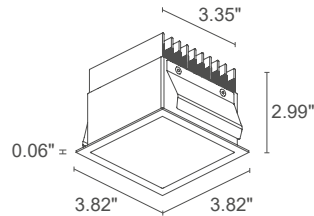

6.69"x6.69"
H 5.12"   3.54"x3.54"

1.6 lbs **IP40** **IP44**
installed