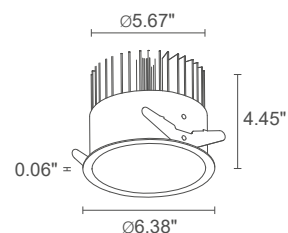

POWER SUPPLY	350mA
MODEL NO.	TU700 ■ ■ D B White TU700 ■ ■ D N Black TU700 ■ ■ D G Gray
POWER	1 - 22W
LED COLOR	F - 2700K 5 - 3000K 9 - 4000K
OPTICS	diffuse
LUMEN OUTPUT AT SOURCE	2231 lm (3000K, 22W)
DELIVERED LUMEN OUTPUT	1620 lm (3000K, 22W)
NO. AND TYPE OF LED	8 power LEDs (22W version) 3-step MacAdam, 50,000h L80 B10 (Ta 25°C)
MATERIAL	body in black-anodized aluminum trim in steel lens in one-side-frosted, transparent plexiglass
POWER SUPPLY UNIT	remote power supply required, not included
POWER CABLES	includes 0.98' cable
MOUNTING	recessed (ceiling)
FEATURES	version with CRI >90 available on request

POWER SUPPLY	350mA
MODEL NO.	TU710 ■ ■ D B White TU710 ■ ■ D N Black TU710 ■ ■ D G Gray
POWER	1 - 22W
LED COLOR	F - 2700K 5 - 3000K 9 - 4000K
OPTICS	diffuse
LUMEN OUTPUT AT SOURCE	2231 lm (3000K, 22W)
DELIVERED LUMEN OUTPUT	1620 lm (3000K, 22W)
NO. AND TYPE OF LED	8 power LEDs (22W version) 3-step MacAdam, 50,000h L80 B10 (Ta 25°C)
MATERIAL	body in black-anodized aluminum trim in steel lens in one-side-frosted, transparent plexiglass
POWER SUPPLY UNIT	remote power supply required, not included
POWER CABLES	includes 0.98' cable
MOUNTING	recessed (ceiling)
FEATURES	version with CRI >90 available on request