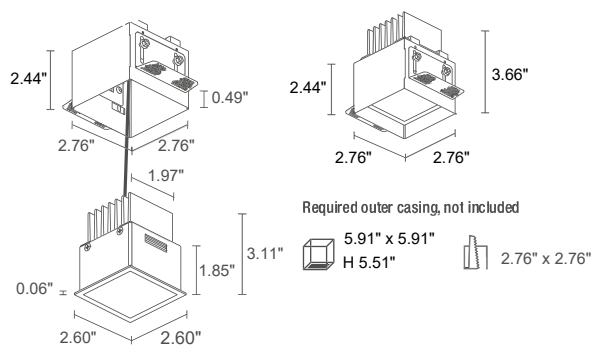

TURIS 2

TURIS 2.0

0.7 lbs

IP40 IP44
installed

POWER SUPPLY	500mA/350mA
MODEL NO.	TU201 ■ ■ D B
POWER	1 - 5.5W 0 - 11W
LED COLOR	F - 2700K 5 - 3000K 9 - 4000K RGB on request
OPTICS	diffuse
LUMEN OUTPUT AT SOURCE	644 lm (3000K, 5.5W) 1251 lm (3000K, 11W)
DELIVERED LUMEN OUTPUT	295 lm (3000K, 5.5W) 1003 lm (3000K, 11W)
NO. AND TYPE OF LED	1 power LED (5.5W version) 4 power LEDs (11W version) 3-step MacAdam, 50,000h L80 B10 (Ta 25°C)
MATERIAL	body in black-anodized aluminum trim in steel lens in one-side-frosted, transparent plexiglass
POWER SUPPLY UNIT	remote power supply required, not included
POWER CABLES	includes 0.98 cable
MOUNTING	recessed (ceiling)
ACCESSORIES	see accessories page
FEATURES	CRI >90