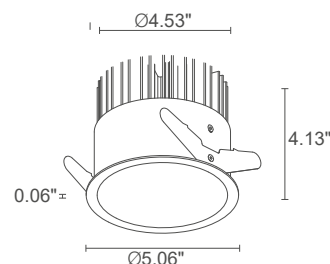

# TURIS 5

**TURIS 5.0**

7.87"x7.87"  
H 5.12"      4.92"x4.92"

LED TECH   2.3 lbs   IP40 IP44  
installed

**TURIS 5.1**

Ø 8.66"  
H 6.30"      Ø 4.61"

LED TECH   1.5 lbs   IP40 IP44  
installed

<b>POWER SUPPLY MODEL NO.</b>	350mA TU501 <span style="color:blue">■</span> <span style="color:orange">■</span> <span style="color:red">■</span> <span style="color:black">■</span> White TU501 <span style="color:blue">■</span> <span style="color:orange">■</span> <span style="color:red">■</span> <span style="color:black">■</span> Black TU501 <span style="color:blue">■</span> <span style="color:orange">■</span> <span style="color:red">■</span> <span style="color:gray">■</span> Gray
<b>POWER</b>	1 - 15W 0 - 22W
<b>LED COLOR</b>	F - 2700K 5 - 3000K 9 - 4000K
<b>OPTICS</b>	diffuse
<b>LUMEN OUTPUT AT SOURCE</b>	1870 lm (3000K, 15W) 2231 lm (3000K, 22W)
<b>DELIVERED LUMEN OUTPUT</b>	1312 lm (3000K, 15W) 1750 lm (3000K, 22W)
<b>NO. AND TYPE OF LED</b>	6 power LEDs (15W version) 8 power LEDs (22W version) 3-step MacAdam, 50,000h L80 B10 (Ta 25°C)
<b>MATERIAL</b>	body in black-anodized aluminum trim in steel lens in one-side-frosted, transparent plexiglass
<b>POWER SUPPLY UNIT</b>	remote power supply required, not included
<b>POWER CABLES</b>	includes 0.98' cable
<b>MOUNTING</b>	recessed (ceiling)
<b>FEATURES</b>	CRI >90