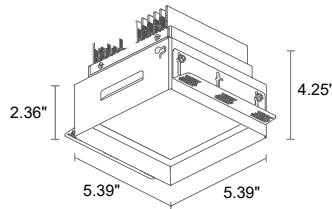

Required outer casing, not included

1.9 lbs

IP40

IP44

installed

POWER SUPPLY MODEL NO.

350mA

TU601 ■ ■ **D B** White
TU601 ■ ■ **D N** Black
TU601 ■ ■ **D G** Grey

■ POWER	1 - 15W 0 - 22W
■ LED COLOR	F - 2700K 5 - 3000K 9 - 4000K
OPTICS	diffuse
LUMEN OUTPUT AT SOURCE	1870 lm (3000K, 15W) 2231 lm (3000K, 22W)
DELIVERED LUMEN OUTPUT	1312 lm (3000K, 15W) 1750 lm (3000K, 22W)
NO. AND TYPE OF LED	6 power LEDs (15W version) 8 power LEDs (22W version) 3-step MacAdam, 50,000h L80 B10 (Ta 25°C)
MATERIAL	body in black-anodized aluminum trim in steel lens in one-side-frosted, transparent plexiglass
POWER SUPPLY UNIT	remote power supply required, not included
POWER CABLES	includes 0.98' cable
MOUNTING	recessed (ceiling)
ACCESSORIES	see accessories page
FEATURES	CRI >90