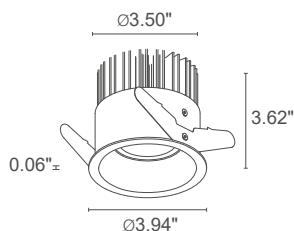

350mA
TU331 ■ ■ **D B** White
TU331 ■ ■ **D N** Black
TU331 ■ ■ **D G** Gray

■	1 - 11W 0 - 15W
■	F - 2700K 5 - 3000K 9 - 4000K
diffuse	
1251 lm (3000K, 11W) 1870 lm (3000K, 15W)	
784 lm (3000K, 11W) 1160 lm (3000K, 15W)	
4 power LEDs (11W version) 6 power LEDs (15W version) 3-step MacAdam, 50,000h L80 B10 (Ta 25°C)	
body in black-anodized aluminum trim in steel lens in one-side-frosted, transparent plexiglass	
remote power supply required, not included	
includes 0.98' cable	
recessed (ceiling)	
see accessories page	
CRI >90