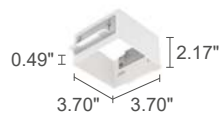

**WC3105**  
Outer casing for solid walls  
(Turis 1.1 / 1.3)

**WC3103**  
Outer casing for solid walls  
(Turis 3.0 / 3.2)

**WC3106**  
Outer casing for solid walls  
(Turis 3.1 / 3.3)

**WC3102**  
Outer casing for plasterboard  
(Turis 2.0)