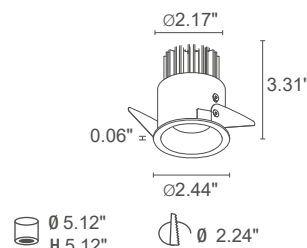

LED TECH 0.8 lbs IP40 IP44 installed

500mA/350mA
TU131 ■ ■ **DB** White
TU131 ■ ■ **DN** Black
TU131 ■ ■ **DG** Gray

■	1 - 5.5W 0 - 11W
■	F - 2700K 5 - 3000K 9 - 4000K RGB on request
	diffuse
	644 lm (3000K, 5.5W) 1251 lm (3000K, 11W)
	302 lm (3000K, 5.5W) 629 lm (3000K, 11W)
	1 power LED (5.5W version) 4 power LEDs (11W version) 3-step MacAdam, 50,000h L80 B10 (Ta 25°C)
	body in black-anodized aluminum trim in steel lens in one-side-frosted, transparent plexiglass
	remote power supply required, not included
	includes 0.98' cable
	recessed (ceiling)
	see accessories page
	CRI >90