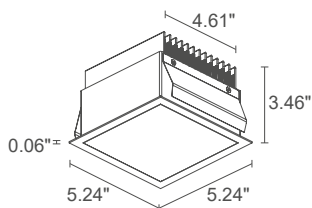

# TURIS 5

**TURIS 5.0**

7.87"x7.87"  
H 5.12"      4.92"x4.92"

LED TECH   2.3 lbs   IP40 IP44  
installed

**TURIS 5.1**

Ø 8.66"  
H 6.30"      Ø 4.61"

LED TECH   1.5 lbs   IP40 IP44  
installed

<b>POWER SUPPLY MODEL NO.</b>	350mA TU501 <span style="color:blue">■</span> <span style="color:orange">■</span> <span style="color:red">■</span> <span style="color:black">■</span> White TU501 <span style="color:blue">■</span> <span style="color:orange">■</span> <span style="color:red">■</span> <span style="color:black">■</span> Black TU501 <span style="color:blue">■</span> <span style="color:orange">■</span> <span style="color:red">■</span> <span style="color:gray">■</span> Gray
<b>POWER</b>	1 - 15W 0 - 22W
<b>LED COLOR</b>	F - 2700K 5 - 3000K 9 - 4000K
<b>OPTICS</b>	diffuse
<b>LUMEN OUTPUT AT SOURCE</b>	1870 lm (3000K, 15W) 2231 lm (3000K, 22W)
<b>DELIVERED LUMEN OUTPUT</b>	1312 lm (3000K, 15W) 1750 lm (3000K, 22W)
<b>NO. AND TYPE OF LED</b>	6 power LEDs (15W version) 8 power LEDs (22W version) 3-step MacAdam, 50,000h L80 B10 (Ta 25°C)
<b>MATERIAL</b>	body in black-anodized aluminum trim in steel lens in one-side-frosted, transparent plexiglass
<b>POWER SUPPLY UNIT</b>	remote power supply required, not included
<b>POWER CABLES</b>	includes 0.98' cable
<b>MOUNTING</b>	recessed (ceiling)
<b>FEATURES</b>	CRI >90