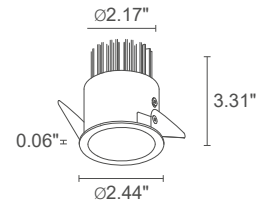

Ø 5.12"
H 5.12" Ø 2.24"

LED TECO 0.7 lbs IP40 IP44 installed

POWER SUPPLY MODEL NO.	500mA/350mA TU110 ■ ■ DB White TU110 ■ ■ DN Black TU110 ■ ■ DG Gray
POWER	1 - 5.5W 0 - 11W
LED COLOR	F - 2700K 5 - 3000K 9 - 4000K RGB on request
OPTICS	diffuse
LUMEN OUTPUT AT SOURCE	644 lm (3000K, 5.5W) 1251 lm (3000K, 11W)
DELIVERED LUMEN OUTPUT	310 lm (3000K, 5.5W) 944 lm (3000K, 11W)
NO. AND TYPE OF LED	1 power LED (5.5W version) 4 power LEDs (11W version) 3-step MacAdam, 50,000h L80 B10 (Ta 25°C)
MATERIAL	body in black-anodized aluminum trim in steel lens in one-side-frosted, transparent plexiglass
POWER SUPPLY UNIT	remote power supply required, not included
POWER CABLES	includes 0.98' cable
MOUNTING	recessed (ceiling)
ACCESSORIES	see accessories page
FEATURES	CRI >90