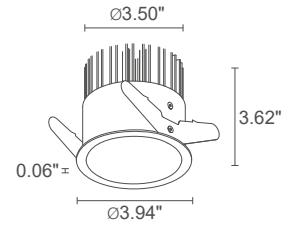

# TURIS 3

**TURIS 3.0**

6.69"x6.69"  
H 5.12"      3.54"x3.54"

1.6 lbs **IP40** **IP44**  
installed

**TURIS 3.1**

∅ 7.48"  
H 6.30"      ∅ 3.54"

1.5 lbs **IP40** **IP44**  
installed

<b>POWER SUPPLY</b>	350mA
<b>MODEL NO.</b>	<b>TU301</b> <b>D B</b> White <b>TU301</b> <b>D N</b> Black <b>TU301</b> <b>D G</b> Gray
<b>POWER</b>	<b>1</b> - 11W <b>0</b> - 15W
<b>LED COLOR</b>	<b>F</b> - 2700K <b>5</b> - 3000K <b>9</b> - 4000K
<b>OPTICS</b>	diffuse
<b>LUMEN OUTPUT AT SOURCE</b>	1251 lm (3000K, 11W) 1870 lm (3000K, 15W)
<b>DELIVERED LUMEN OUTPUT</b>	975 lm (3000K, 11W) 1463 lm (3000K, 15W)
<b>NO. AND TYPE OF LED</b>	4 power LEDs (11W version) 6 power LEDs (15W version) 3-step MacAdam, 50,000h L80 B10 (Ta 25°C)
<b>MATERIAL</b>	body in black-anodized aluminum trim in steel lens in one-side-frosted, transparent plexiglass
<b>POWER SUPPLY UNIT</b>	remote power supply required, not included
<b>POWER CABLES</b>	includes 0.98' cable
<b>MOUNTING</b>	recessed (ceiling)
<b>ACCESSORIES</b>	see accessories page
<b>FEATURES</b>	CRI >90