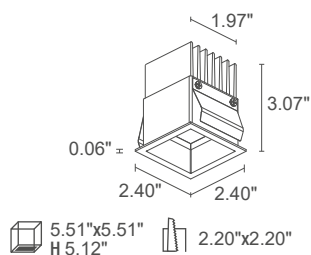

LED TECH 0.8 lbs IP40 IP44 installed

500mA/350mA
TU121 ■ ■ **DB** White
TU121 ■ ■ **DN** Black
TU121 ■ ■ **DG** Gray

■	1 - 5.5W 0 - 11W
■	F - 2700K 5 - 3000K 9 - 4000K RGB on request
	diffuse
	644 lm (3000K, 5.5W) 1251 lm (3000K, 11W)
	303 lm (3000K, 5.5W) 631 lm (3000K, 11W)
	1 power LED (5.5W version) 4 power LEDs (11W version) 3-step MacAdam, 50,000h L80 B10 (Ta 25°C)
	body in black-anodized aluminum trim in steel lens in one-side-frosted, transparent plexiglass
	remote power supply required, not included
	includes 0.98' cable
	recessed (ceiling)
	see accessories page
	CRI >90