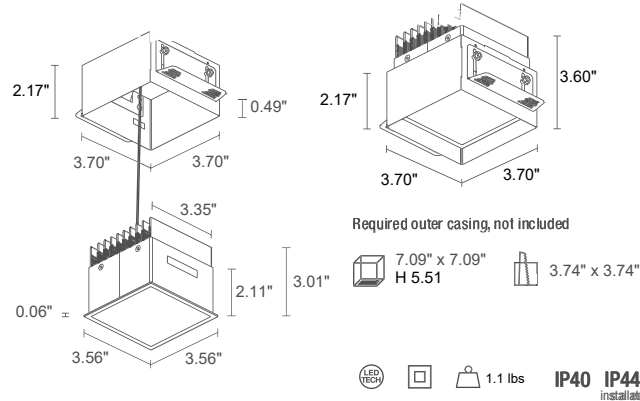

TURIS 4

TURIS 4.0

POWER SUPPLY MODEL NO.	350mA/500mA TU401 ■ ■ D B
POWER	1 - 11W 0 - 15W
LED COLOR	F - 2700K 5 - 3000K 9 - 4000K
OPTICS	diffuse
LUMEN OUTPUT AT SOURCE	1251 lm (3000K, 11W) 1870 lm (3000K, 15W)
DELIVERED LUMEN OUTPUT	975 lm (3000K, 11W) 1463 lm (3000K, 15W)
NO. AND TYPE OF LED	4 power LEDs (11W version) 6 power LEDs (15W version) 3-step MacAdam, 50,000h L80 B10 (Ta 25°C)
MATERIAL	body in black-anodized aluminum trim in steel lens in one-side-frosted, transparent plexiglass
POWER SUPPLY UNIT	remote power supply required, not included
POWER CABLES	includes 0.98' cable
MOUNTING	recessed (ceiling)
ACCESSORIES	see accessories page
FEATURES	CRI >90