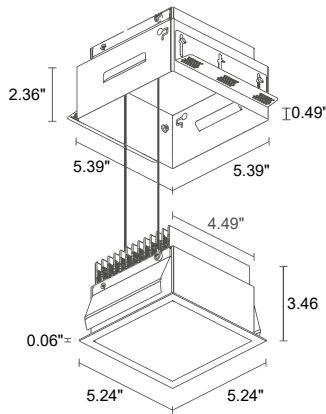

Required outer casing, not included

1.9 lbs

IP40

IP44

installed

POWER SUPPLY MODEL NO.

350mA

TU601 ■ ■ **D B** White
TU601 ■ ■ **D N** Black
TU601 ■ ■ **D G** Grey

■ POWER	1 - 15W 0 - 22W
■ LED COLOR	F - 2700K 5 - 3000K 9 - 4000K
OPTICS	diffuse
LUMEN OUTPUT AT SOURCE	1870 lm (3000K, 15W) 2231 lm (3000K, 22W)
DELIVERED LUMEN OUTPUT	1312 lm (3000K, 15W) 1750 lm (3000K, 22W)
NO. AND TYPE OF LED	6 power LEDs (15W version) 8 power LEDs (22W version) 3-step MacAdam, 50,000h L80 B10 (Ta 25°C)
MATERIAL	body in black-anodized aluminum trim in steel lens in one-side-frosted, transparent plexiglass
POWER SUPPLY UNIT	remote power supply required, not included
POWER CABLES	includes 0.98' cable
MOUNTING	recessed (ceiling)
ACCESSORIES	see accessories page
FEATURES	CRI >90