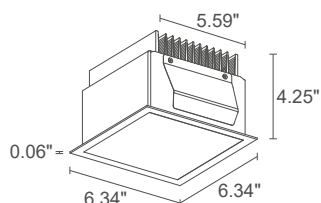

TURIS 7

TURIS 7.1

POWER SUPPLY	350mA
MODEL NO.	TU700 ■ ■ D B White TU700 ■ ■ D N Black TU700 ■ ■ D G Gray
POWER	1 - 22W
LED COLOR	F - 2700K 5 - 3000K 9 - 4000K
OPTICS	diffuse
LUMEN OUTPUT AT SOURCE	2231 lm (3000K, 22W)
DELIVERED LUMEN OUTPUT	1620 lm (3000K, 22W)
NO. AND TYPE OF LED	8 power LEDs (22W version) 3-step MacAdam, 50,000h L80 B10 (Ta 25°C)
MATERIAL	body in black-anodized aluminum trim in steel lens in one-side-frosted, transparent plexiglass
POWER SUPPLY UNIT	remote power supply required, not included
POWER CABLES	includes 0.98' cable
MOUNTING	recessed (ceiling)
FEATURES	version with CRI >90 available on request

POWER SUPPLY	350mA
MODEL NO.	TU710 ■ ■ D B White TU710 ■ ■ D N Black TU710 ■ ■ D G Gray
POWER	1 - 22W
LED COLOR	F - 2700K 5 - 3000K 9 - 4000K
OPTICS	diffuse
LUMEN OUTPUT AT SOURCE	2231 lm (3000K, 22W)
DELIVERED LUMEN OUTPUT	1620 lm (3000K, 22W)
NO. AND TYPE OF LED	8 power LEDs (22W version) 3-step MacAdam, 50,000h L80 B10 (Ta 25°C)
MATERIAL	body in black-anodized aluminum trim in steel lens in one-side-frosted, transparent plexiglass
POWER SUPPLY UNIT	remote power supply required, not included
POWER CABLES	includes 0.98' cable
MOUNTING	recessed (ceiling)
FEATURES	version with CRI >90 available on request