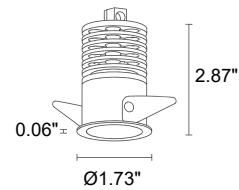

POWER // POWER SUPPLY MODEL NO.	4.5W 24VDC MT1101 ■ D B White MT1101 ■ D CH Chrome
LED COLOR	F - 2700K 5 - 3000K 9 - 4000K RGB on request
OPTICS	diffuse
LUMEN OUTPUT AT SOURCE	460 lm (3000K)
DELIVERED LUMEN OUTPUT	310 lm (3000K)
NO. AND TYPE OF LED	1 multichip power LED 3-step MacAdam, 50,000h L80 B10 (Ta 25°C)
MATERIAL	body in black-anodized aluminum trim in steel lens in one-side-frosted, transparent plexiglass
POWER SUPPLY UNIT	remote power supply required, not included
POWER CABLES	24VDC: includes 4.92' PVC cable FROR 0.08"x0.01"/0.01" Ø0.14"
MOUNTING	recessed (ceiling)
ACCESSORIES	see accessories page
FEATURES	24VDC: dimmable with remote PSU CRI >90