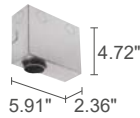

WC3108
Outer casing for solid walls
(Turis Mini 1.1)