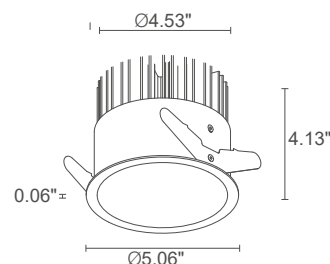

# TURIS 5

**TURIS 5.0**

7.87"x7.87"  
H 5.12"      4.92"x4.92"

LED TECH, 2.3 lbs, IP40 IP44 installed

**TURIS 5.1**

Ø 8.66"  
H 6.30"      Ø 4.61"

LED TECH, 1.5 lbs, IP40 IP44 installed

<b>POWER SUPPLY MODEL NO.</b>	350mA TU501 <span style="color:blue">■</span> <span style="color:orange">■</span> <span style="color:red">■</span> <span style="color:blue">■</span> D B White TU501 <span style="color:blue">■</span> <span style="color:orange">■</span> <span style="color:red">■</span> <span style="color:blue">■</span> D N Black TU501 <span style="color:blue">■</span> <span style="color:orange">■</span> <span style="color:red">■</span> <span style="color:blue">■</span> D G Gray
<b>POWER</b>	1 - 15W 0 - 22W
<b>LED COLOR</b>	F - 2700K 5 - 3000K 9 - 4000K
<b>OPTICS</b>	diffuse
<b>LUMEN OUTPUT AT SOURCE</b>	1870 lm (3000K, 15W) 2231 lm (3000K, 22W)
<b>DELIVERED LUMEN OUTPUT</b>	1312 lm (3000K, 15W) 1750 lm (3000K, 22W)
<b>NO. AND TYPE OF LED</b>	6 power LEDs (15W version) 8 power LEDs (22W version) 3-step MacAdam, 50,000h L80 B10 (Ta 25°C)
<b>MATERIAL</b>	body in black-anodized aluminum trim in steel lens in one-side-frosted, transparent plexiglass
<b>POWER SUPPLY UNIT</b>	remote power supply required, not included
<b>POWER CABLES</b>	includes 0.98' cable
<b>MOUNTING</b>	recessed (ceiling)
<b>FEATURES</b>	CRI >90