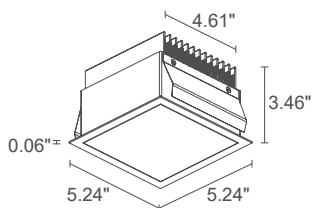

# TURIS 5

**TURIS 5.0**

7.87"x7.87"  
H 5.12"      4.92"x4.92"

LED TECH, 2.3 lbs, IP40 IP44 installed

**TURIS 5.1**

Ø 8.66"  
H 6.30"      Ø 4.61"

LED TECH, 1.5 lbs, IP40 IP44 installed

<b>POWER SUPPLY MODEL NO.</b>	350mA TU501 <span style="color:blue">■</span> <span style="color:orange">■</span> <span style="color:red">■</span> <span style="color:blue">■</span> D B White TU501 <span style="color:blue">■</span> <span style="color:orange">■</span> <span style="color:red">■</span> <span style="color:blue">■</span> D N Black TU501 <span style="color:blue">■</span> <span style="color:orange">■</span> <span style="color:red">■</span> <span style="color:blue">■</span> D G Gray
<b>POWER</b>	1 - 15W 0 - 22W
<b>LED COLOR</b>	F - 2700K 5 - 3000K 9 - 4000K
<b>OPTICS</b>	diffuse
<b>LUMEN OUTPUT AT SOURCE</b>	1870 lm (3000K, 15W) 2231 lm (3000K, 22W)
<b>DELIVERED LUMEN OUTPUT</b>	1312 lm (3000K, 15W) 1750 lm (3000K, 22W)
<b>NO. AND TYPE OF LED</b>	6 power LEDs (15W version) 8 power LEDs (22W version) 3-step MacAdam, 50,000h L80 B10 (Ta 25°C)
<b>MATERIAL</b>	body in black-anodized aluminum trim in steel lens in one-side-frosted, transparent plexiglass
<b>POWER SUPPLY UNIT</b>	remote power supply required, not included
<b>POWER CABLES</b>	includes 0.98' cable
<b>MOUNTING</b>	recessed (ceiling)
<b>FEATURES</b>	CRI >90