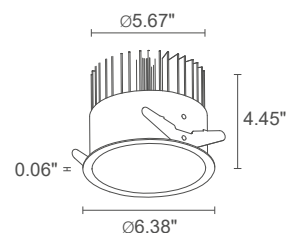

POWER SUPPLY	350mA
MODEL NO.	TU700 ■ ■ ■ D B White TU700 ■ ■ ■ D N Black TU700 ■ ■ ■ D G Gray
POWER	1 - 22W
LED COLOR	F - 2700K 5 - 3000K 9 - 4000K
OPTICS	diffuse
LUMEN OUTPUT AT SOURCE	2231 lm (3000K, 22W)
DELIVERED LUMEN OUTPUT	1620 lm (3000K, 22W)
NO. AND TYPE OF LED	8 power LEDs (22W version) 3-step MacAdam, 50,000h L80 B10 (Ta 25°C)
MATERIAL	body in black-anodized aluminum trim in steel lens in one-side-frosted, transparent plexiglass
POWER SUPPLY UNIT	remote power supply required, not included
POWER CABLES	includes 0.98' cable
MOUNTING	recessed (ceiling)
FEATURES	version with CRI >90 available on request

POWER SUPPLY	350mA
MODEL NO.	TU710 ■ ■ ■ D B White TU710 ■ ■ ■ D N Black TU710 ■ ■ ■ D G Gray
POWER	1 - 22W
LED COLOR	F - 2700K 5 - 3000K 9 - 4000K
OPTICS	diffuse
LUMEN OUTPUT AT SOURCE	2231 lm (3000K, 22W)
DELIVERED LUMEN OUTPUT	1620 lm (3000K, 22W)
NO. AND TYPE OF LED	8 power LEDs (22W version) 3-step MacAdam, 50,000h L80 B10 (Ta 25°C)
MATERIAL	body in black-anodized aluminum trim in steel lens in one-side-frosted, transparent plexiglass
POWER SUPPLY UNIT	remote power supply required, not included
POWER CABLES	includes 0.98' cable
MOUNTING	recessed (ceiling)
FEATURES	version with CRI >90 available on request