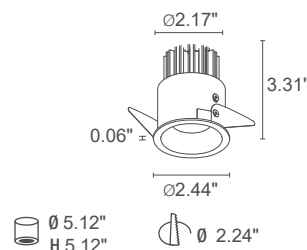

LED TECH 0.8 lbs IP40 IP44 installed

500mA/350mA

TU131 ■ ■ **DB** White
TU131 ■ ■ **DN** Black
TU131 ■ ■ **DG** Gray

■	1 - 5.5W 0 - 11W
■	F - 2700K 5 - 3000K 9 - 4000K RGB on request
	diffuse
	644 lm (3000K, 5.5W) 1251 lm (3000K, 11W)
	302 lm (3000K, 5.5W) 629 lm (3000K, 11W)
	1 power LED (5.5W version) 4 power LEDs (11W version) 3-step MacAdam, 50,000h L80 B10 (Ta 25°C)
	body in black-anodized aluminum trim in steel lens in one-side-frosted, transparent plexiglass
	remote power supply required, not included
	includes 0.98' cable
	recessed (ceiling)
	see accessories page
	CRI >90