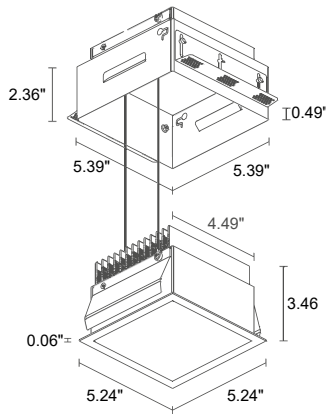

Required outer casing, not included

1.9 lbs

IP40

IP44
installed

POWER SUPPLY MODEL NO.

350mA

TU601 ■ ■ **D B** White
TU601 ■ ■ **D N** Black
TU601 ■ ■ **D G** Grey

■ POWER	1 - 15W 0 - 22W
■ LED COLOR	F - 2700K 5 - 3000K 9 - 4000K
OPTICS	diffuse
LUMEN OUTPUT AT SOURCE	1870 lm (3000K, 15W) 2231 lm (3000K, 22W)
DELIVERED LUMEN OUTPUT	1312 lm (3000K, 15W) 1750 lm (3000K, 22W)
NO. AND TYPE OF LED	6 power LEDs (15W version) 8 power LEDs (22W version) 3-step MacAdam, 50,000h L80 B10 (Ta 25°C)
MATERIAL	body in black-anodized aluminum trim in steel lens in one-side-frosted, transparent plexiglass
POWER SUPPLY UNIT	remote power supply required, not included
POWER CABLES	includes 0.98' cable
MOUNTING	recessed (ceiling)
ACCESSORIES	see accessories page
FEATURES	CRI >90