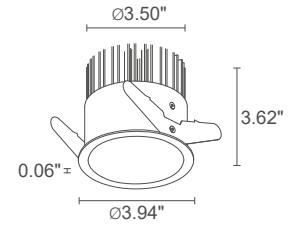

# TURIS 3

**TURIS 3.0**

6.69"x6.69"  
H 5.12"      3.54"x3.54"

1.6 lbs **IP40 IP44**  
installed

**TURIS 3.1**

∅ 7.48"  
H 6.30"      ∅ 3.54"

1.5 lbs **IP40 IP44**  
installed

<b>POWER SUPPLY MODEL NO.</b>	350mA <b>TU301</b> <b>D B</b> White <b>TU301</b> <b>D N</b> Black <b>TU301</b> <b>D G</b> Gray
<b>POWER</b>	<b>1</b> - 11W <b>0</b> - 15W
<b>LED COLOR</b>	<b>F</b> - 2700K <b>5</b> - 3000K <b>9</b> - 4000K
<b>OPTICS</b>	diffuse
<b>LUMEN OUTPUT AT SOURCE</b>	1251 lm (3000K, 11W) 1870 lm (3000K, 15W)
<b>DELIVERED LUMEN OUTPUT</b>	975 lm (3000K, 11W) 1463 lm (3000K, 15W)
<b>NO. AND TYPE OF LED</b>	4 power LEDs (11W version) 6 power LEDs (15W version) 3-step MacAdam, 50,000h L80 B10 (Ta 25°C)
<b>MATERIAL</b>	body in black-anodized aluminum trim in steel lens in one-side-frosted, transparent plexiglass
<b>POWER SUPPLY UNIT</b>	remote power supply required, not included
<b>POWER CABLES</b>	includes 0.98' cable
<b>MOUNTING</b>	recessed (ceiling)
<b>ACCESSORIES</b>	see accessories page
<b>FEATURES</b>	CRI >90