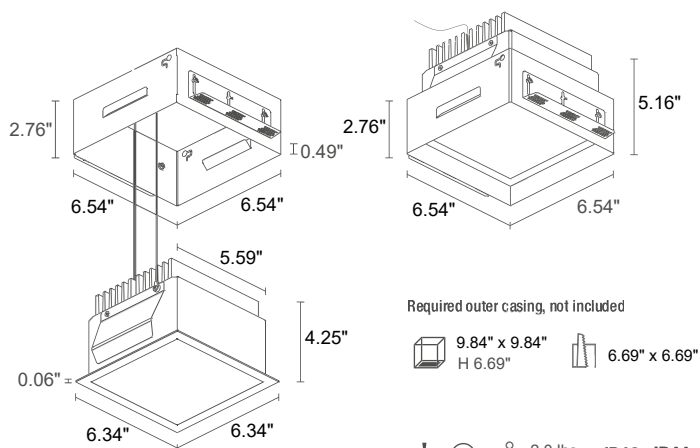

Required outer casing, not included

LED TECH 2.0 lbs IP40 IP44 installed

POWER SUPPLY MODEL NO.	350mA TU800 ■ ■ D B White TU800 ■ ■ D N Black TU800 ■ ■ D G Gray
POWER	1 - 22W
LED COLOR	F - 2700K 5 - 3000K 9 - 4000K
OPTICS	diffuse
LUMEN OUTPUT AT SOURCE	2231 lm (3000K, 22W)
DELIVERED LUMEN OUTPUT	1620 lm (3000K, 22W)
NO. AND TYPE OF LED	8 power LEDs (22W version) 3-step MacAdam, 50,000h L80 B10 (Ta 25°C)
MATERIAL	body in black-anodized aluminum trim in steel lens in one-side-frosted, transparent plexiglass
POWER SUPPLY UNIT	remote power supply required, not included
POWER CABLES	includes 0.98' cable
MOUNTING	recessed (ceiling)
ACCESSORIES	see accessories page
FEATURES	version with CRI >90 available on request