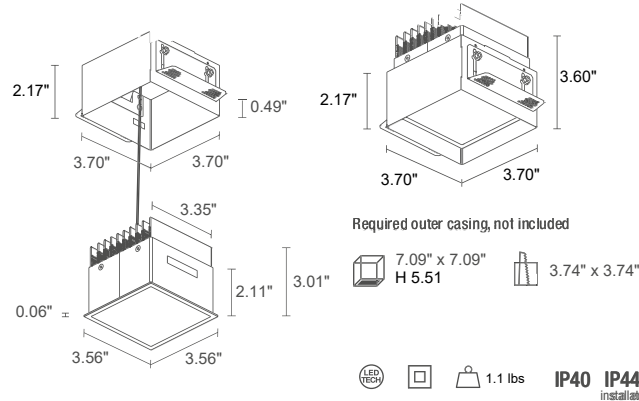

TURIS 4

TURIS 4.0

POWER SUPPLY MODEL NO.	350mA/500mA TU401 ■ ■ D B
POWER	1 - 11W 0 - 15W
LED COLOR	F - 2700K 5 - 3000K 9 - 4000K
OPTICS	diffuse
LUMEN OUTPUT AT SOURCE	1251 lm (3000K, 11W) 1870 lm (3000K, 15W)
DELIVERED LUMEN OUTPUT	975 lm (3000K, 11W) 1463 lm (3000K, 15W)
NO. AND TYPE OF LED	4 power LEDs (11W version) 6 power LEDs (15W version) 3-step MacAdam, 50,000h L80 B10 (Ta 25°C)
MATERIAL	body in black-anodized aluminum trim in steel lens in one-side-frosted, transparent plexiglass
POWER SUPPLY UNIT	remote power supply required, not included
POWER CABLES	includes 0.98' cable
MOUNTING	recessed (ceiling)
ACCESSORIES	see accessories page
FEATURES	CRI >90