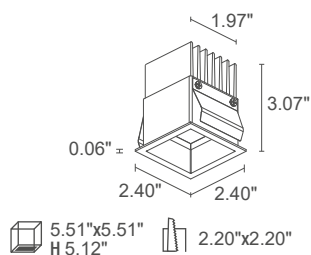

LED TECH 0.8 lbs IP40 IP44 installed

500mA/350mA

TU121 ■ ■ **DB** White
TU121 ■ ■ **DN** Black
TU121 ■ ■ **DG** Gray

■	1 - 5.5W 0 - 11W
■	F - 2700K 5 - 3000K 9 - 4000K RGB on request
	diffuse
	644 lm (3000K, 5.5W) 1251 lm (3000K, 11W)
	303 lm (3000K, 5.5W) 631 lm (3000K, 11W)
	1 power LED (5.5W version) 4 power LEDs (11W version) 3-step MacAdam, 50,000h L80 B10 (Ta 25°C)
	body in black-anodized aluminum trim in steel lens in one-side-frosted, transparent plexiglass
	remote power supply required, not included
	includes 0.98' cable
	recessed (ceiling)
	see accessories page
	CRI >90