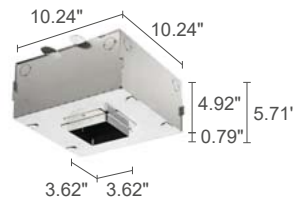

WC3103
Outer casing for solid walls
(Turis 3.0 / 3.2)