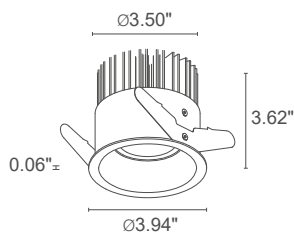

350mA
TU331 ■ ■ **D B** White
TU331 ■ ■ **D N** Black
TU331 ■ ■ **D G** Gray

■	1 - 11W 0 - 15W
■	F - 2700K 5 - 3000K 9 - 4000K
diffuse	
1251 lm (3000K, 11W) 1870 lm (3000K, 15W)	
784 lm (3000K, 11W) 1160 lm (3000K, 15W)	
4 power LEDs (11W version) 6 power LEDs (15W version) 3-step MacAdam, 50,000h L80 B10 (Ta 25°C)	
body in black-anodized aluminum trim in steel lens in one-side-frosted, transparent plexiglass	
remote power supply required, not included	
includes 0.98' cable	
recessed (ceiling)	
see accessories page	
CRI >90