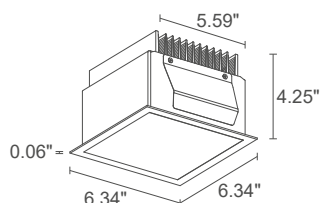

TURIS 7

TURIS 7.1

POWER SUPPLY	350mA
MODEL NO.	TU700 ■ ■ ■ D B White TU700 ■ ■ ■ D N Black TU700 ■ ■ ■ D G Gray
POWER	1 - 22W
LED COLOR	F - 2700K 5 - 3000K 9 - 4000K
OPTICS	diffuse
LUMEN OUTPUT AT SOURCE	2231 lm (3000K, 22W)
DELIVERED LUMEN OUTPUT	1620 lm (3000K, 22W)
NO. AND TYPE OF LED	8 power LEDs (22W version) 3-step MacAdam, 50,000h L80 B10 (Ta 25°C)
MATERIAL	body in black-anodized aluminum trim in steel lens in one-side-frosted, transparent plexiglass
POWER SUPPLY UNIT	remote power supply required, not included
POWER CABLES	includes 0.98' cable
MOUNTING	recessed (ceiling)
FEATURES	version with CRI >90 available on request

POWER SUPPLY	350mA
MODEL NO.	TU710 ■ ■ ■ D B White TU710 ■ ■ ■ D N Black TU710 ■ ■ ■ D G Gray
POWER	1 - 22W
LED COLOR	F - 2700K 5 - 3000K 9 - 4000K
OPTICS	diffuse
LUMEN OUTPUT AT SOURCE	2231 lm (3000K, 22W)
DELIVERED LUMEN OUTPUT	1620 lm (3000K, 22W)
NO. AND TYPE OF LED	8 power LEDs (22W version) 3-step MacAdam, 50,000h L80 B10 (Ta 25°C)
MATERIAL	body in black-anodized aluminum trim in steel lens in one-side-frosted, transparent plexiglass
POWER SUPPLY UNIT	remote power supply required, not included
POWER CABLES	includes 0.98' cable
MOUNTING	recessed (ceiling)
FEATURES	version with CRI >90 available on request