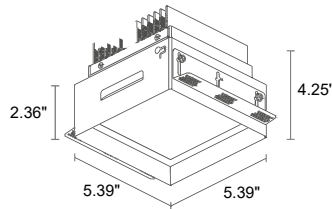

Required outer casing, not included

1.9 lbs

IP40

IP44
installed

POWER SUPPLY MODEL NO.

350mA

TU601 ■ ■ **D B** White
TU601 ■ ■ **D N** Black
TU601 ■ ■ **D G** Grey

■ POWER	1 - 15W 0 - 22W
■ LED COLOR	F - 2700K 5 - 3000K 9 - 4000K
OPTICS	diffuse
LUMEN OUTPUT AT SOURCE	1870 lm (3000K, 15W) 2231 lm (3000K, 22W)
DELIVERED LUMEN OUTPUT	1312 lm (3000K, 15W) 1750 lm (3000K, 22W)
NO. AND TYPE OF LED	6 power LEDs (15W version) 8 power LEDs (22W version) 3-step MacAdam, 50,000h L80 B10 (Ta 25°C)
MATERIAL	body in black-anodized aluminum trim in steel lens in one-side-frosted, transparent plexiglass
POWER SUPPLY UNIT	remote power supply required, not included
POWER CABLES	includes 0.98' cable
MOUNTING	recessed (ceiling)
ACCESSORIES	see accessories page
FEATURES	CRI >90