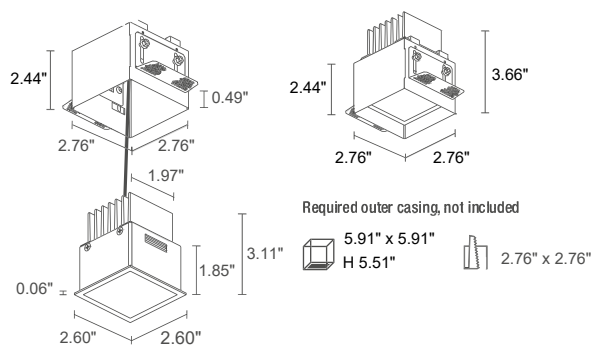

TURIS 2

TURIS 2.0

Required outer casing, not included
0.7 lbs **IP40 IP44**
installed

POWER SUPPLY	500mA/350mA
MODEL NO.	TU201 ■ ■ D B
POWER	1 - 5.5W 0 - 11W
LED COLOR	F - 2700K 5 - 3000K 9 - 4000K RGB on request
OPTICS	diffuse
LUMEN OUTPUT AT SOURCE	644 lm (3000K, 5.5W) 1251 lm (3000K, 11W)
DELIVERED LUMEN OUTPUT	295 lm (3000K, 5.5W) 1003 lm (3000K, 11W)
NO. AND TYPE OF LED	1 power LED (5.5W version) 4 power LEDs (11W version) 3-step MacAdam, 50,000h L80 B10 (Ta 25°C)
MATERIAL	body in black-anodized aluminum trim in steel lens in one-side-frosted, transparent plexiglass
POWER SUPPLY UNIT	remote power supply required, not included
POWER CABLES	includes 0.98 cable
MOUNTING	recessed (ceiling)
ACCESSORIES	see accessories page
FEATURES	CRI >90