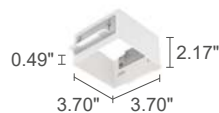

**WC3105**  
Outer casing for solid walls  
(Turis 1.1 / 1.3)

**WC3103**  
Outer casing for solid walls  
(Turis 3.0 / 3.2)

**WC3106**  
Outer casing for solid walls  
(Turis 3.1 / 3.3)

**WC3102**  
Outer casing for plasterboard  
(Turis 2.0)