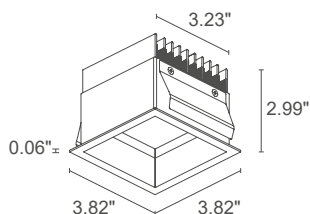

350mA
TU321 ■ ■ **D B** White
TU321 ■ ■ **D N** Black
TU321 ■ ■ **D G** Gray

■	1 - 11W 0 - 15W
■	F - 2700K 5 - 3000K 9 - 4000K
diffuse	
1251 lm (3000K, 11W) 1870 lm (3000K, 15W)	
755 lm (3000K, 11W) 1117 lm (3000K, 15W)	
4 power LEDs (11W version) 6 power LEDs (15W version) 3-step MacAdam, 50,000h L80 B10 (Ta 25°C)	
body in black-anodized aluminum trim in steel lens in one-side-frosted, transparent plexiglass	
remote power supply required, not included	
includes 0.98' cable	
recessed (ceiling)	
see accessories page	
CRI >90