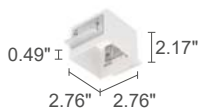

WC3102
Outer casing for plasterboard
(Turis 2.0)