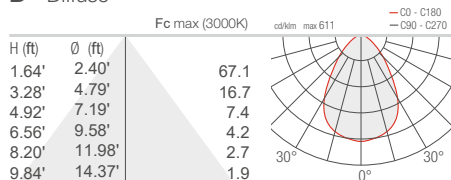

TURIS

INDOOR RECESSED

TURIS MINI 1.0

D - Diffuse