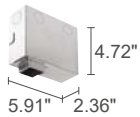

TURIS

ACCESSORIES

ACCESSORIES FOR INSTALLATION

WC3107
Outer casing for solid walls
(Turis Mini 1.0)