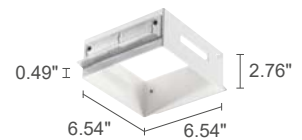

WC3110
Outer casing for plasterboard
(Turis 8.0)