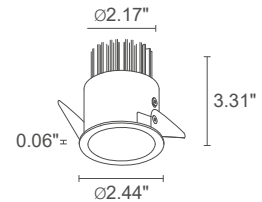

Ø 5.12"
H 5.12" Ø 2.24"

LED TECO 0.7 lbs IP40 IP44 installed

POWER SUPPLY	500mA/350mA
MODEL NO.	TU110 ■ ■ DB White TU110 ■ ■ DN Black TU110 ■ ■ DG Gray
POWER	1 - 5.5W 0 - 11W
LED COLOR	F - 2700K 5 - 3000K 9 - 4000K RGB on request
OPTICS	diffuse
LUMEN OUTPUT AT SOURCE	644 lm (3000K, 5.5W) 1251 lm (3000K, 11W)
DELIVERED LUMEN OUTPUT	310 lm (3000K, 5.5W) 944 lm (3000K, 11W)
NO. AND TYPE OF LED	1 power LED (5.5W version) 4 power LEDs (11W version) 3-step MacAdam, 50,000h L80 B10 (Ta 25°C)
MATERIAL	body in black-anodized aluminum trim in steel lens in one-side-frosted, transparent plexiglass
POWER SUPPLY UNIT	remote power supply required, not included
POWER CABLES	includes 0.98' cable
MOUNTING	recessed (ceiling)
ACCESSORIES	see accessories page
FEATURES	CRI >90