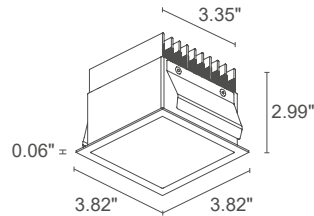

6.69"x6.69"
H 5.12"   3.54"x3.54"

1.6 lbs **IP40 IP44**
installed