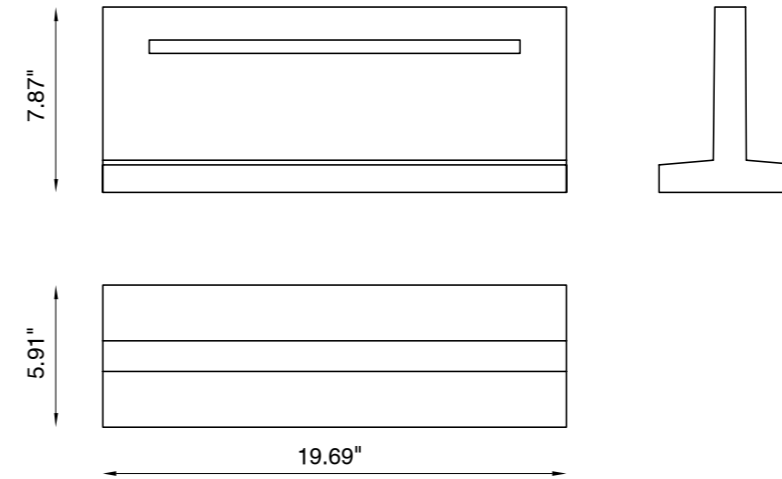

# UNDERScore

Underscore is the perfect combination of concepts and shapes. This outdoor device made of DurCoral®, with IP68 protection scale, provides impeccable mechanical resistance to humidity and external agents.

A boundary of light, a beam that marks paths in many different ways, depending on the type of installation; in fact, the product can be 7.87" high when placed on the surface, but it can also be vertically extended by 3.15", when the device is underground.

MODEL NO.

**BU1751.DC.US**

TECHNICAL FEATURES

Code	<b>BU1751.DC.US</b>
Type	Ground lamp 
Material	DC: DurCoral®
Weight	24.25 lbs
Mounting	Ground lamp
IP rating	IP68
Control gear	Remote constant voltage driver (not included)
Lamp type	LED 24VDC 
Lamp wattage	5.5W
Luminous efficacy	40 lm/W - 3000K
Light distribution	Wide beam 120°
Light color	White 3000K
Light hole	15.75" x 0.59"
CRI	>90