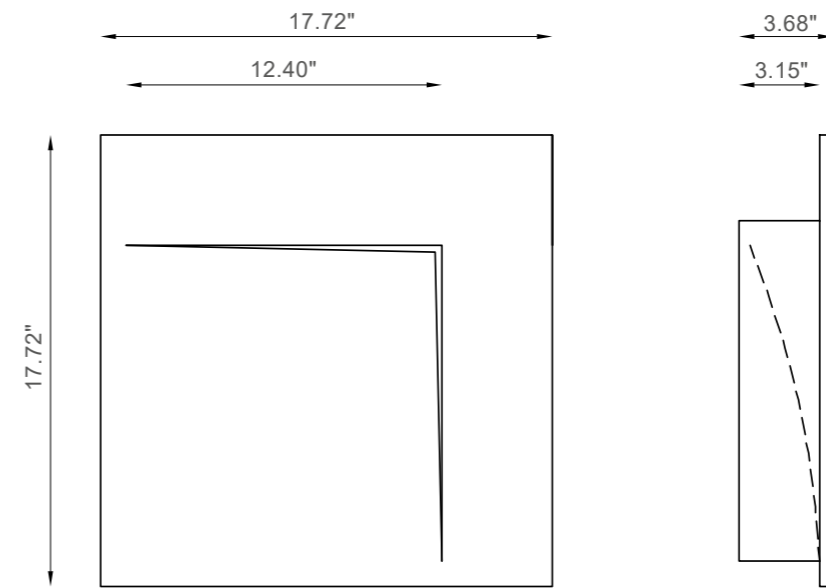

Design
Andrea Sensoli

UNLEAF

Unleaf is a total recessed luminaire made of AirCoral® and installable on plasterboard or brick walls and ceilings. A perfect cut on the wall, it shapes spaces and architectonic projects with an original luminescent touch. The product surface sinks into the wall, modeling it through light. An underlying, embellishing beam for a lamp of peculiar design and unique elegance; characteristics reflected in the suggestive atmosphere recreated in the environment by the luminaire.

designplan™ 

79 Trenton Avenue
Frenchtown, NJ 08825

www.designplan.com

Tel: (908) 996-7710
Fax: (908) 996-7042

Recessed

TECHNICAL FEATURES

Code	BU2998.AC.US
Type	Wall and ceiling recessed 
Material	AC: AirCoral®
Weight	22.93 lbs
Mounting	Wall and ceiling mounting
IP rating	IP20
Power Supply	Remote, not included
Cut out for plasterboard	18.1" x 18.1"
Lamp type	LED 350mA 
Lamp wattage	2 x 6.5W
Luminous output	2 x 312 lm - 3000K
Light distribution	Wide beam 120°
Light color	White 3000K White 2700K 4000K (on request)
Voltage connection	220-240V · 50/60Hz
CRI	>90